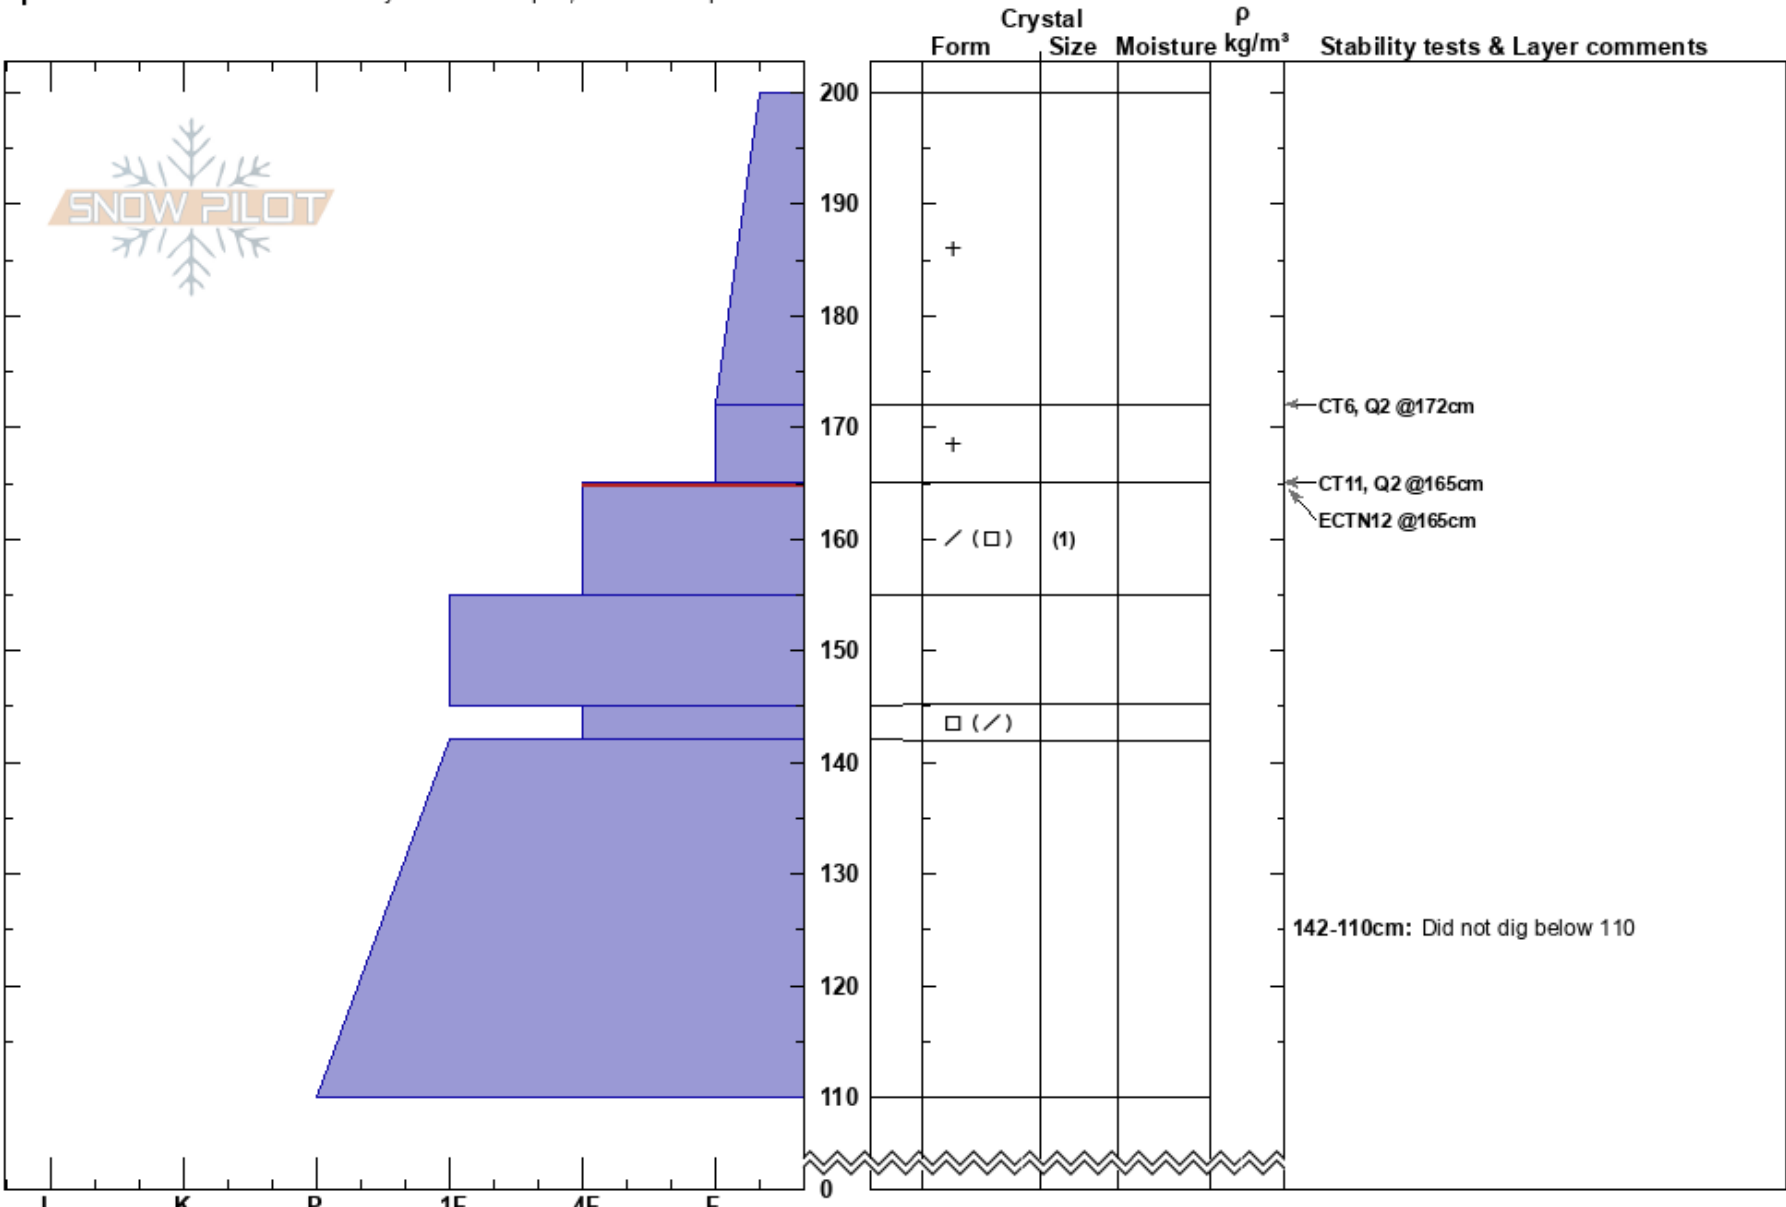

20230128 Talus Path 1
 Yellowstone Caldera
 WY
Elevation: 7889 ft
Aspect: 87°
Specifics: Recent avalanche activity on similar slopes; We skied slope

Michael Curtis
 01/28/2023 - 8:30am
Co-ord: 12T 528177W 4899506S
Slope Angle: 29°
Wind Loading: no

Stability: Fair
Air Temperature:
Sky Cover: OVC
Precipitation: S-1
Wind: Calm

HS: 200
PS: 35
Layer Notes:
 165-155cm: Problematic layer
 142-110cm: Did not dig below 110

Notes: Observed a small slide in path 13 that did not run far and only involved recent snow. (SS-NS-R1-D.5-S) No other slide activity observed on SE Road. Storm total 10.0" since morning of 1/26.