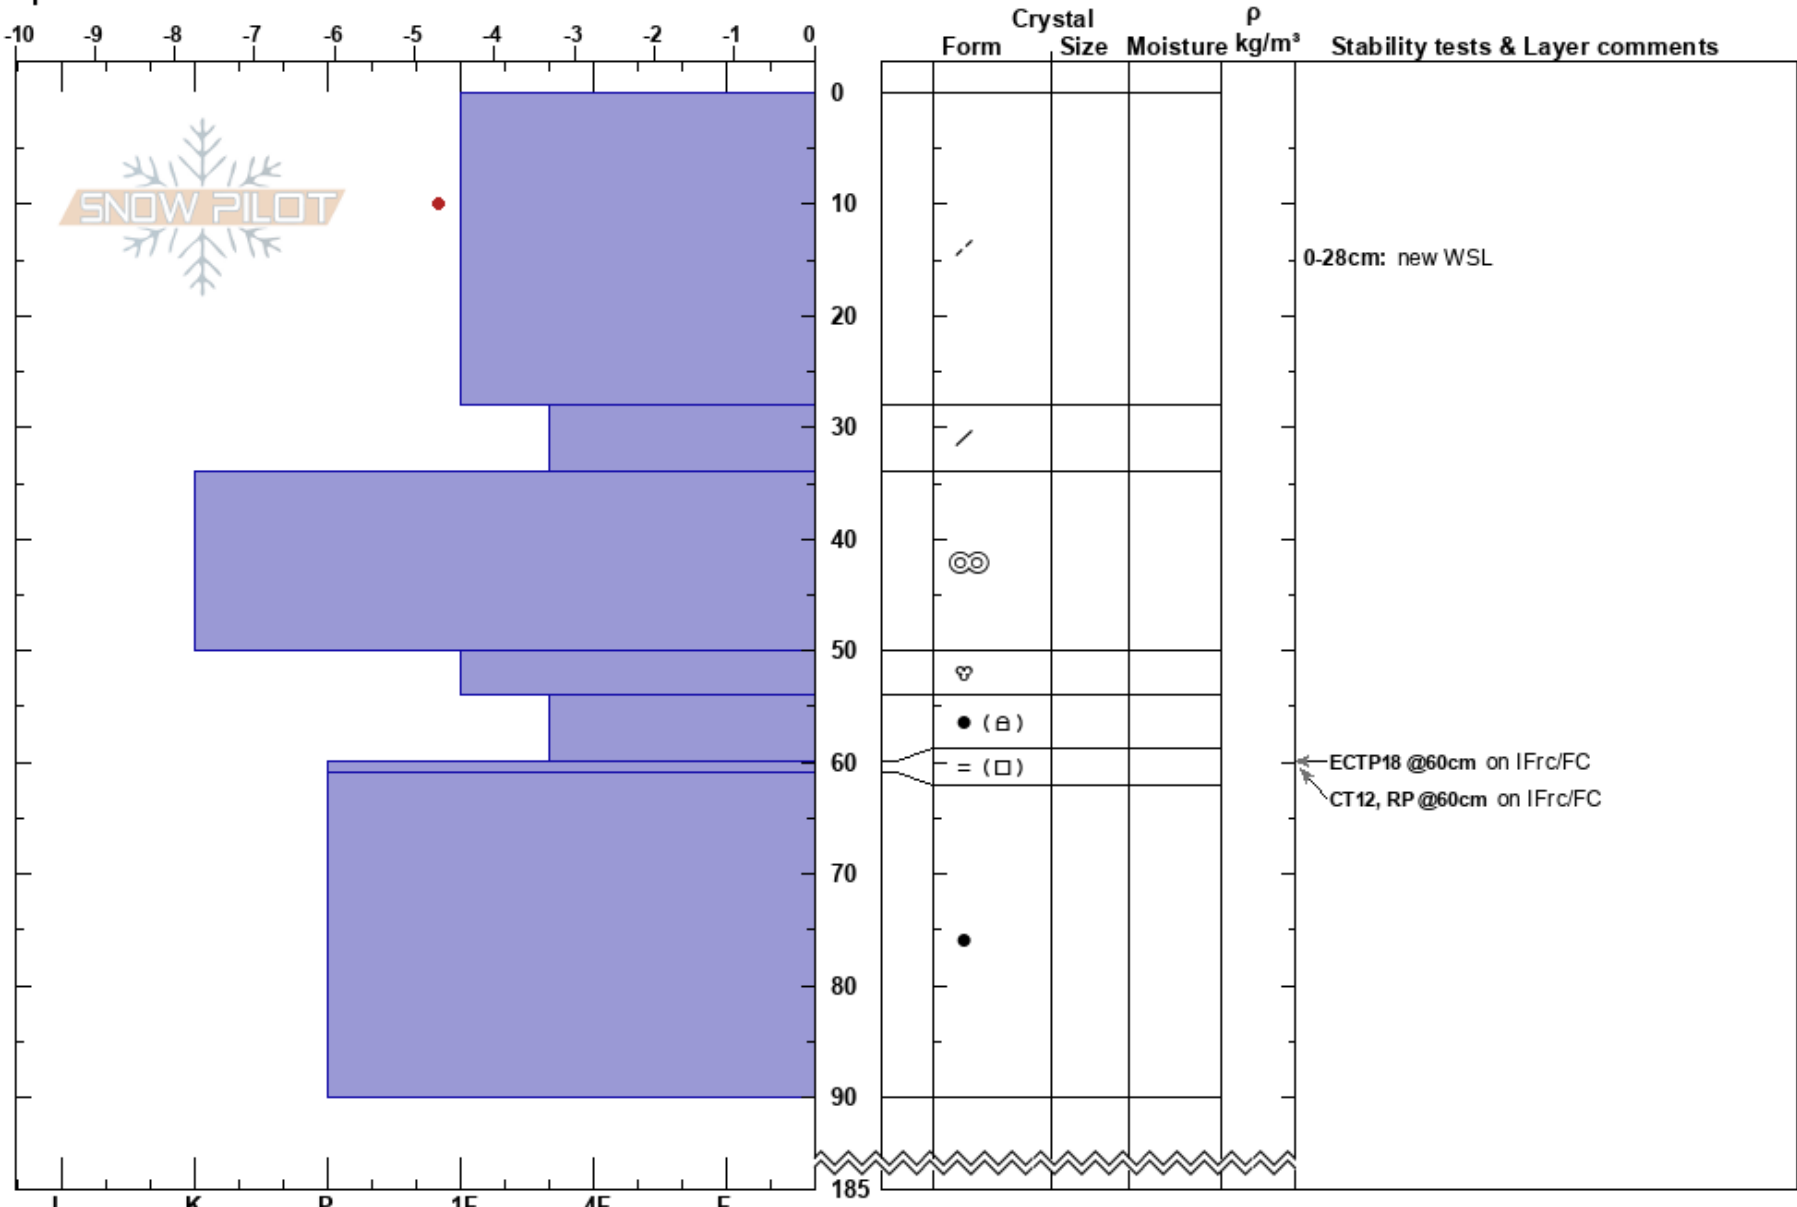

LiBorkan_ESE
 Borkafjället
 Sweden
 Elevation: 960 m
 Aspect: SE
 Specifics:

Tyler Curtis
 28/01/2023 - 10:00
 Co-ord: 65.21470N, 15.46856E
 Slope Angle: 30°
 Wind Loading: yes

Stability: HS: 185
 Air Temperature: -4.1°C PF: 5
 Sky Cover: SCT
 Precipitation: NO
 Wind: SW Moderate
 Layer Notes:
 0-28cm: new WSL
 60-61cm: Problematic layer

Notes: Planar slope with recent crossloading and deposit