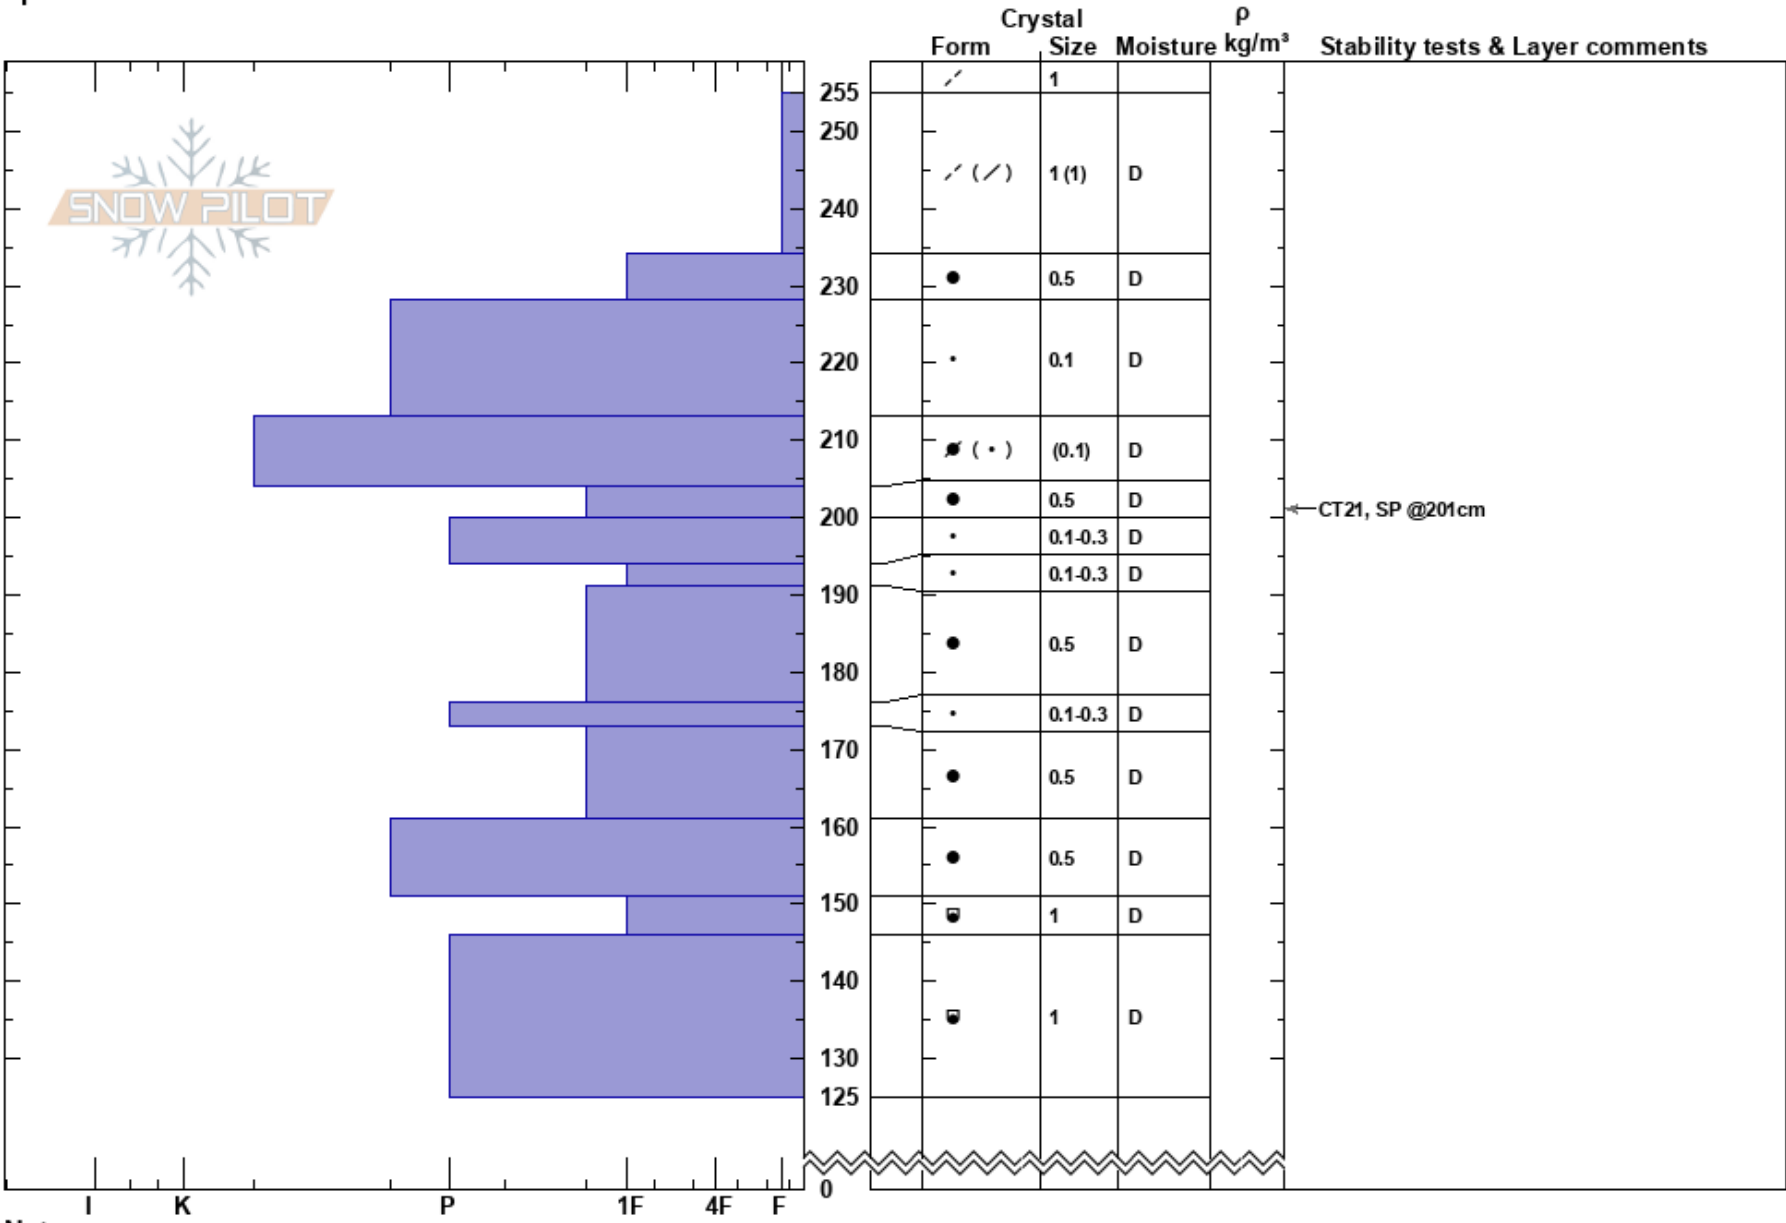

Kumroch Av. path 9  
 Kamchatka  
 Russia  
 Elevation: 940 m  
 Aspect: E  
 Specifics:

Vladimir Golubev  
 28/01/2023 - 11:30  
 Co-ord:  
 Slope Angle: 30°  
 Wind Loading: no

Stability:  
 Air Temperature: -9.6°C  
 Sky Cover: SCT  
 Precipitation: NO  
 Wind: NW Light Breeze

HS:255  
 204-200cm: Problematic layer

Notes: