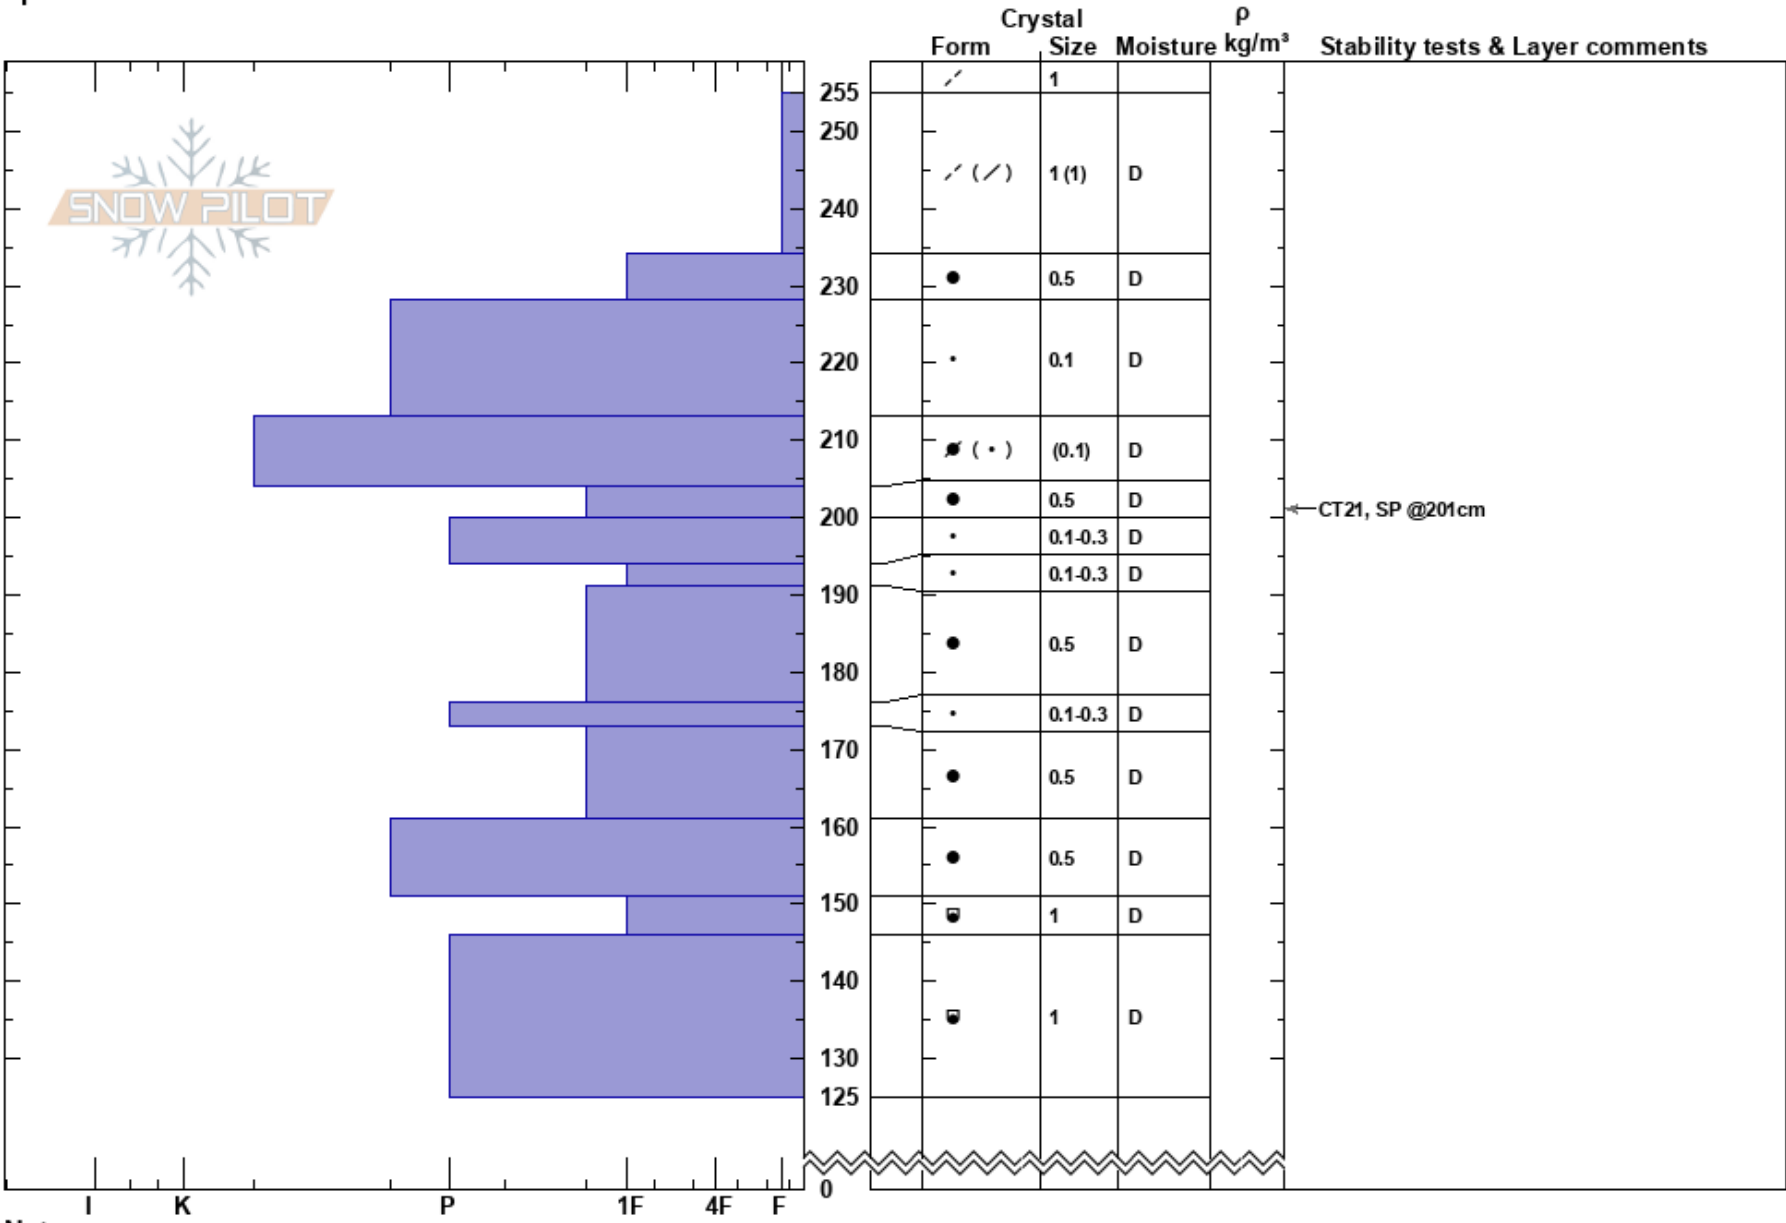

Kumroch Av. path 9
 Kamchatka
 Russia
 Elevation: 940 m
 Aspect: E
 Specifics:

Vladimir Golubev
 28/01/2023 - 11:30
 Co-ord:
 Slope Angle: 30°
 Wind Loading: no

Stability:
 Air Temperature: -9.6°C
 Sky Cover: SCT
 Precipitation: NO
 Wind: NW Light Breeze

HS:255
 204-200cm: Problematic layer

Notes: