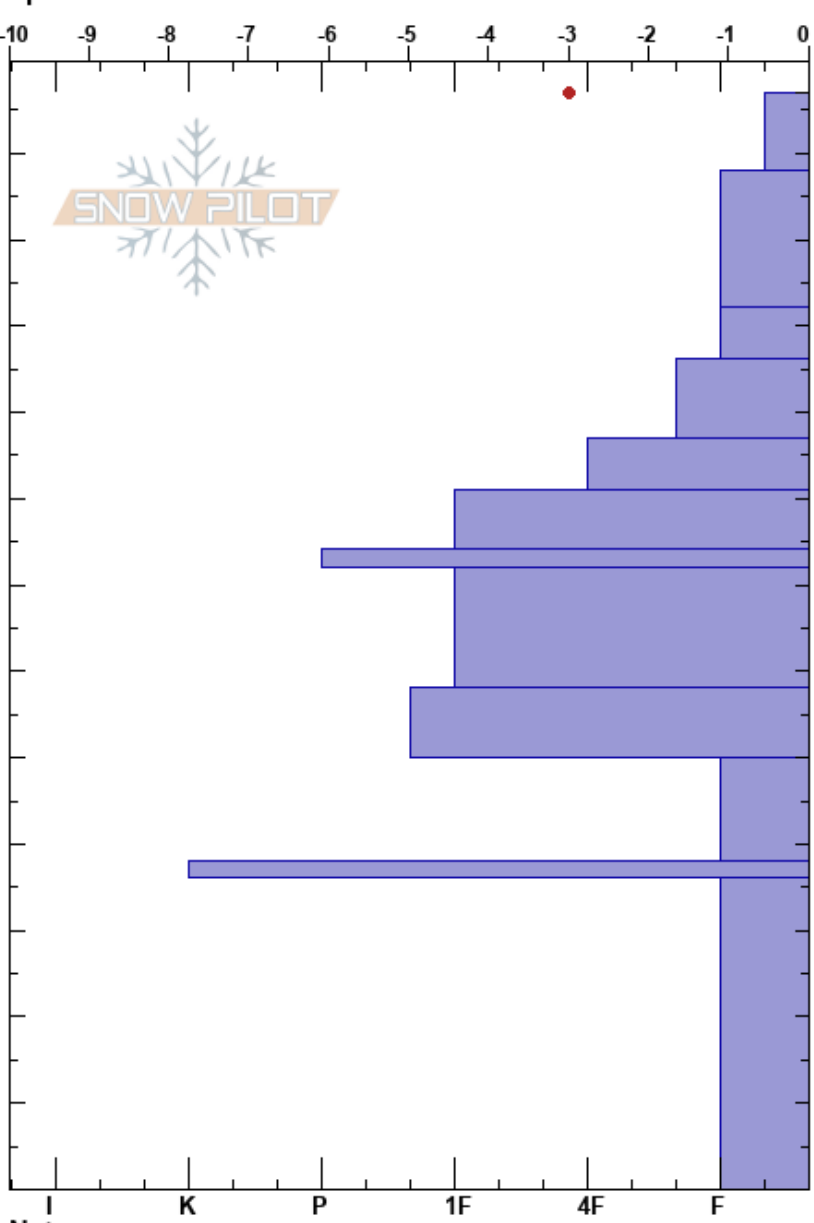

RMP-W
 San Juan Range
 CO
 Elevation: 3372 m
 Aspect: SE
 Specifics:

Joe Fratianni
 01/27/2023 - 1:00pm
 Co-ord: 13S 260339E 4196684N
 Slope Angle: 26°
 Wind Loading: yes

Stability:
 Air Temperature: -5°C
 Sky Cover: BKN
 Precipitation: S-1
 Wind: SE Light Breeze

HS: 127
 PS: 13
 36-0cm: Nov. facets
 36-0cm: Problematic layer

Elevation (ft)	Crystal		Moisture	ρ kg/m ³	Stability tests & Layer comments
	Form	Size			
127	/				
120	/				
110	/				
100	•				
90	•				
80	•				
70	○				
60	•				
50	•				
40	□				
36-0	■				36-0cm: Nov. facets
20	□	3.5-5			

Notes: pit dug near Thelma Hut at 11,000'