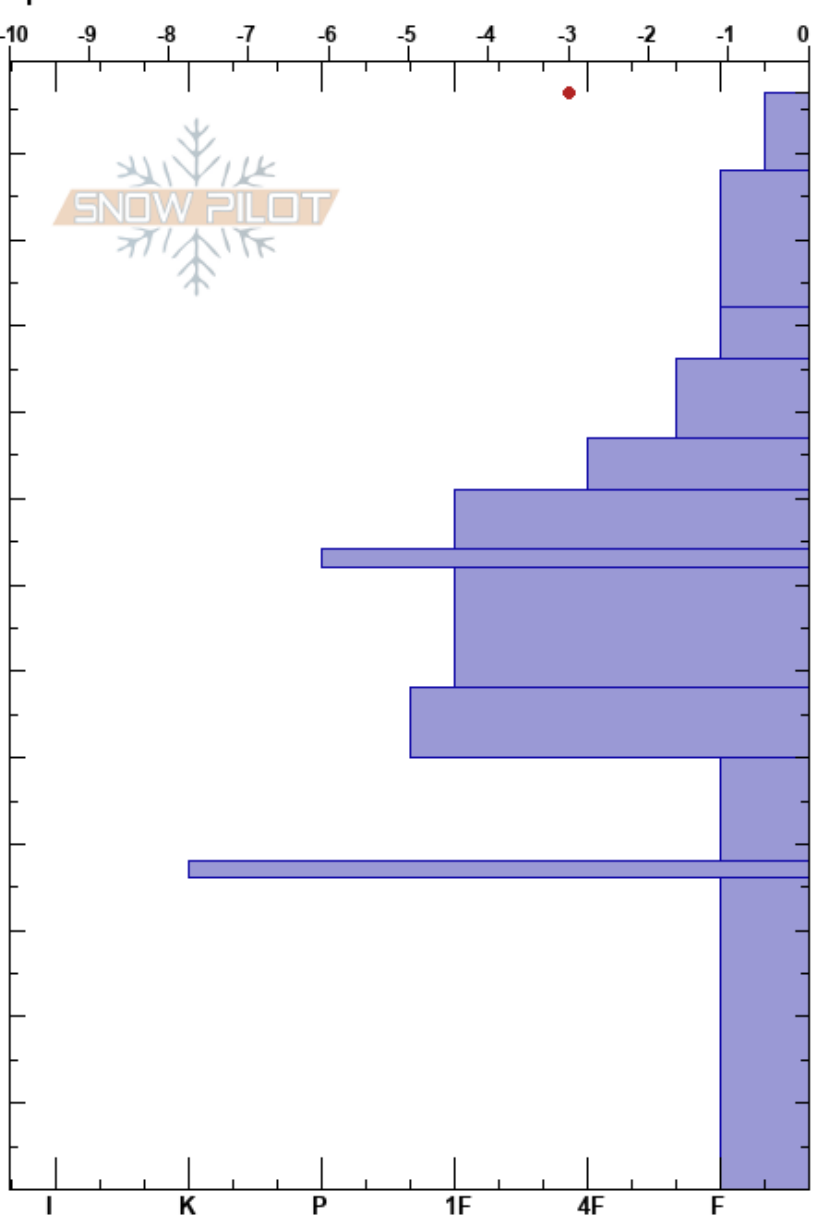

RMP-W
 San Juan Range
 CO
 Elevation: 3372 m
 Aspect: SE
 Specifics:

Joe Fratianni
 01/27/2023 - 1:00pm
 Co-ord: 13S 260339E 4196684N
 Slope Angle: 26°
 Wind Loading: yes

Stability:
 Air Temperature: -5°C
 Sky Cover: BKN
 Precipitation: S-1
 Wind: SE Light Breeze

HS: 127
 PS: 13
 36-0cm: Nov. facets
 36-0cm: Problematic layer

Height (m)	Crystal		Moisture	ρ kg/m ³	Stability tests & Layer comments
	Form	Size			
127					
120	/				
110	/				
100	•				
90	•				
80	•				
70	○				
60	•				
50	•				
40	□				
36-0	■				36-0cm: Nov. facets
20	□	3.5-5			

Notes: pit dug near Thelma Hut at 11,000'