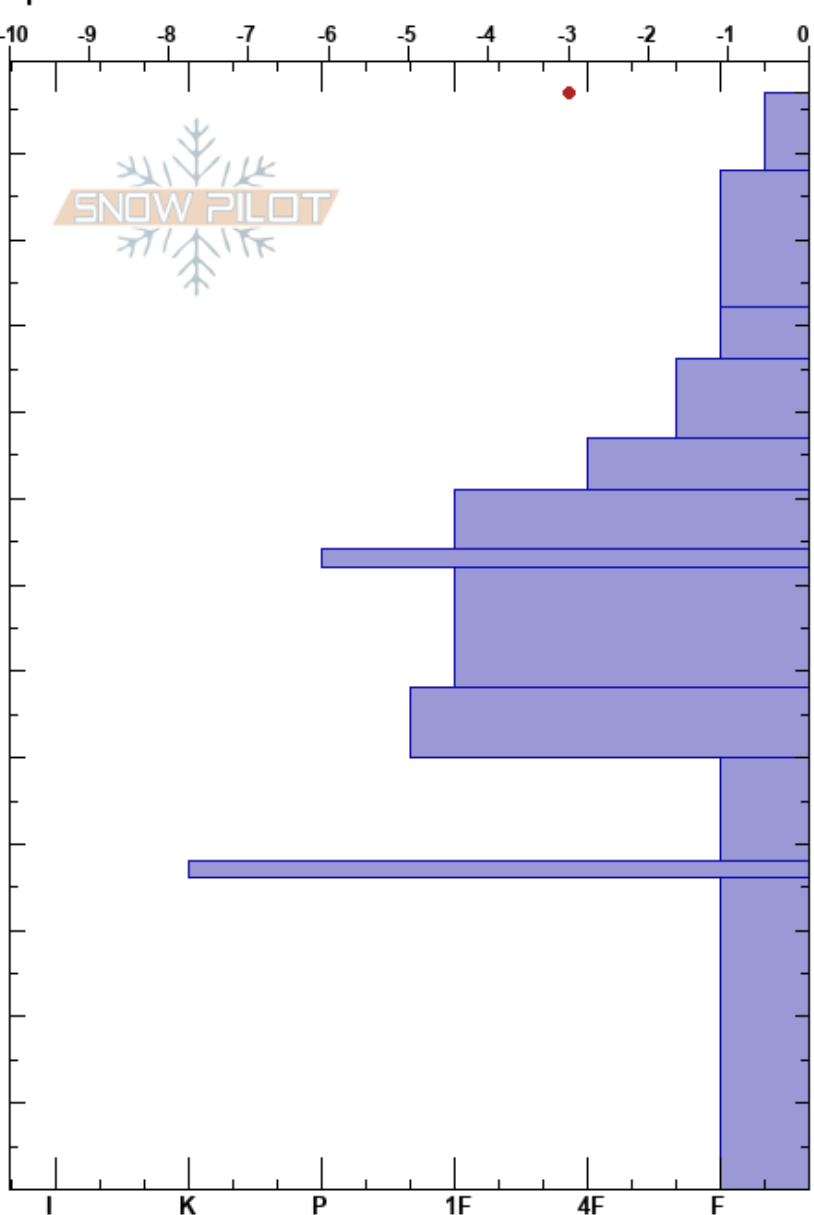

RMP-W
 San Juan Range
 CO
 Elevation: 3372 m
 Aspect: SE
 Specifics:

Joe Fratianni
 01/27/2023 - 1:00pm
 Co-ord: 13S 260339E 4196684N
 Slope Angle: 26°
 Wind Loading: yes

Stability:
 Air Temperature: -5°C
 Sky Cover: BKN
 Precipitation: S-1
 Wind: SE Light Breeze

HS: 127
 PS: 13
 36-0cm: Nov. facets
 36-0cm: Problematic layer

Elevation (ft)	Crystal		Moisture	ρ kg/m ³	Stability tests & Layer comments
	Form	Size			
127					
120	/				
110	/				
100	•				
90	•				
80	•				
70	○				
60	•				
50	•				
40	□				
36-0	■				36-0cm: Nov. facets
20	□	3.5-5			

Notes: pit dug near Thelma Hut at 11,000'