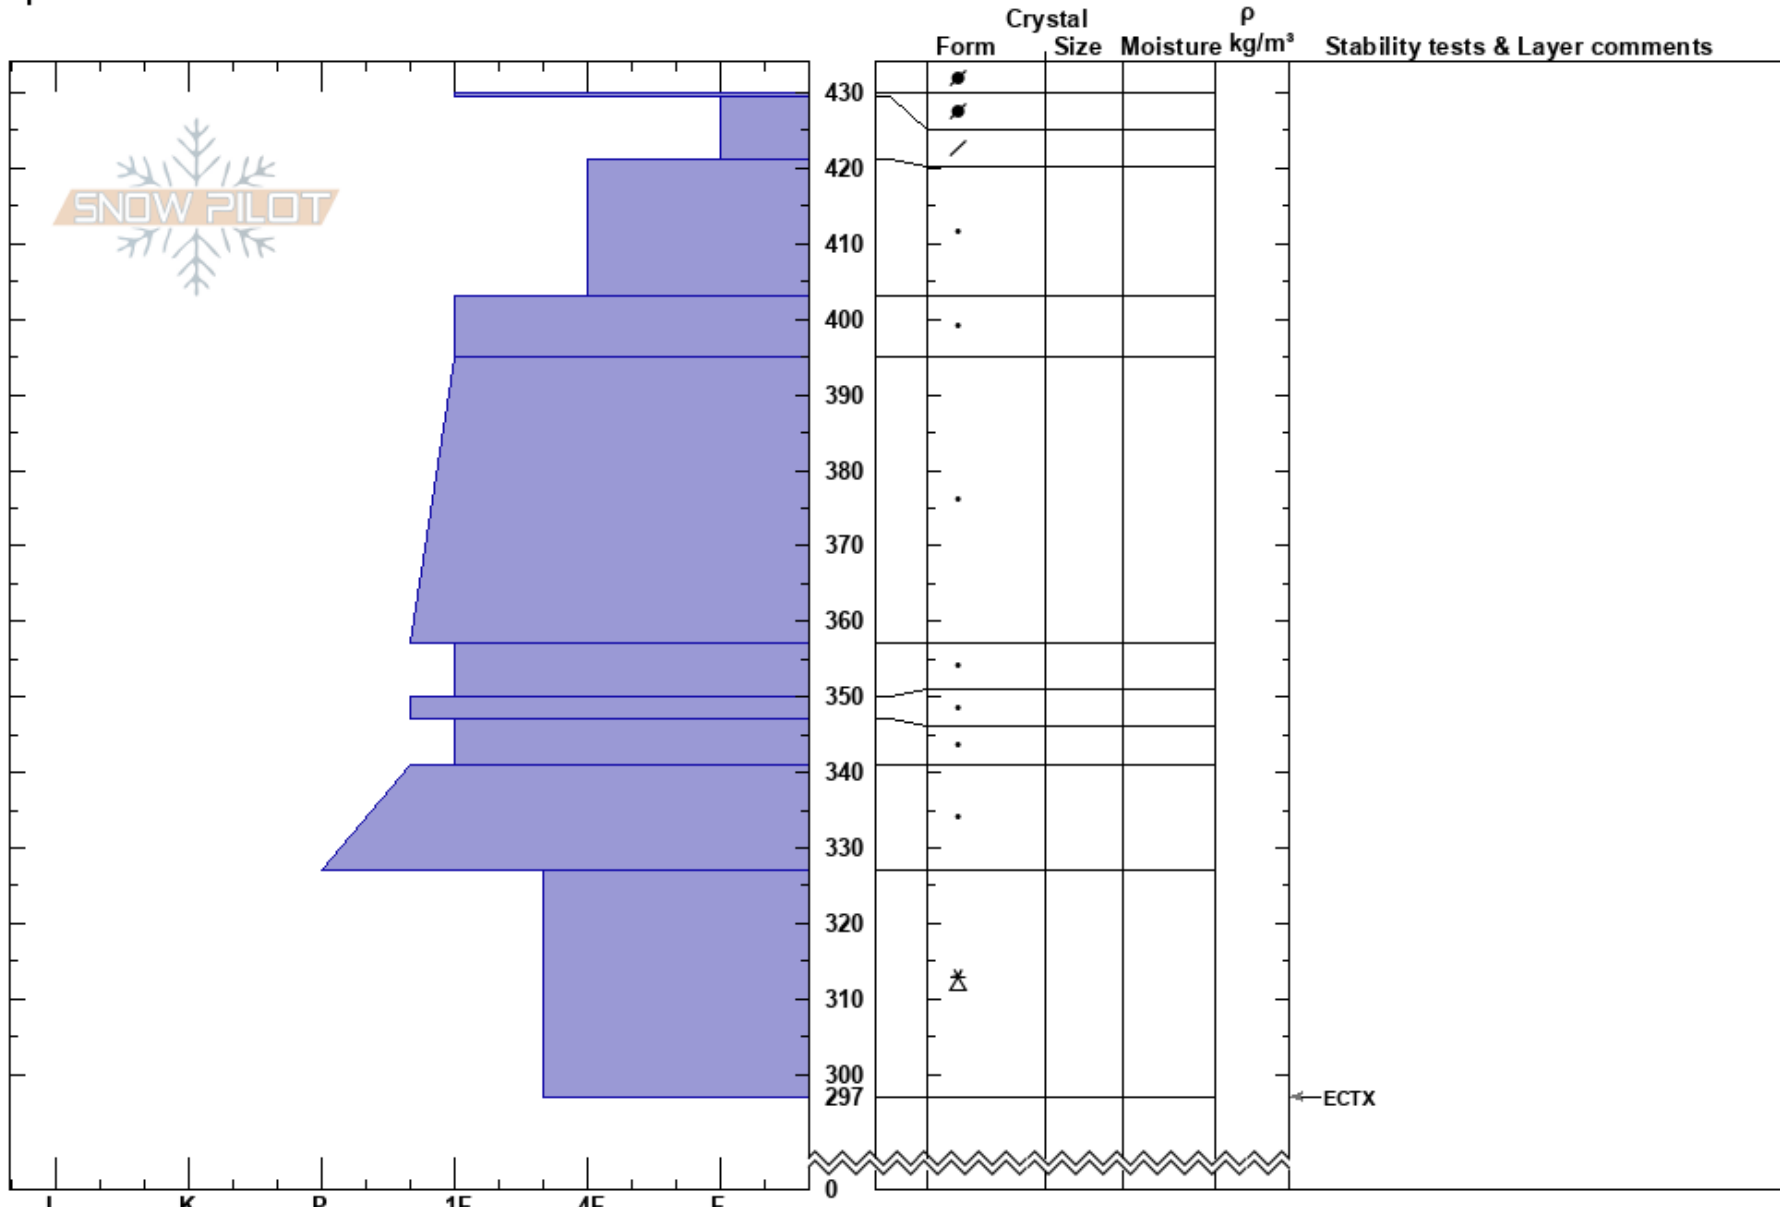

Red Pine
 Wasatch Range
 UT
 Elevation: 10056 ft
 Aspect: 350°
 Specifics:

Trevor Katz
 01/27/2023 - 12:03pm
 Co-ord: 40.53826N, -111.69145W
 Slope Angle: 31°
 Wind Loading:

Stability:
 Air Temperature:
 Sky Cover: OVC
 Precipitation: S-1
 Wind: SW Moderate

HS:430

Layer Notes:

Notes: