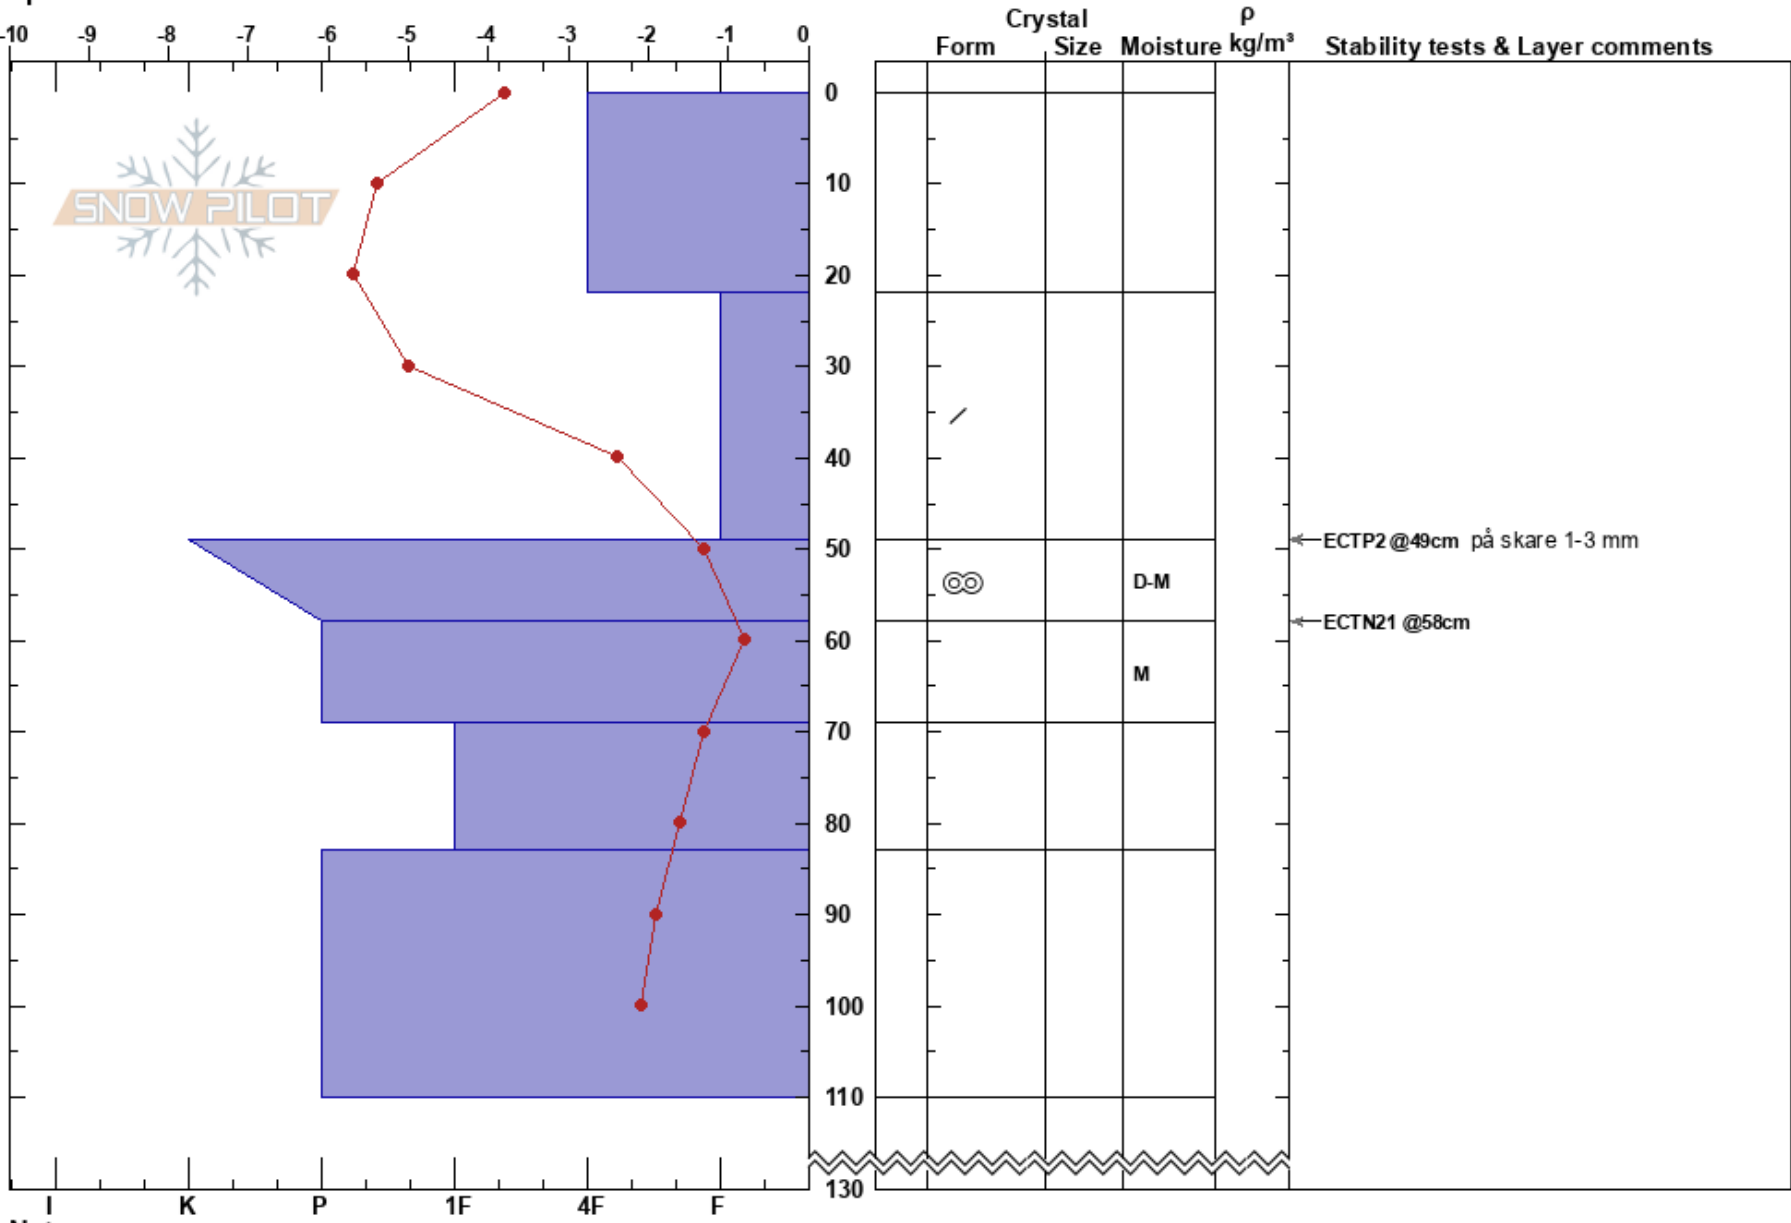

Skorvfjället 27 jan  
 Västra Vindelfjällen  
 Sweden  
 Elevation: 786 m  
 Aspect: 90°  
 Specifics:

Mojo Andersson  
 27/01/2023 - 12:30  
 Co-ord: 65.77858N, 15.06571E  
 Slope Angle: 28°  
 Wind Loading: yes

Stability: HS: 130 Layer Notes:  
 Air Temperature: -2.4°C  
 Sky Cover: OVC  
 Precipitation: S-1  
 Wind: W Light Breeze

Notes: