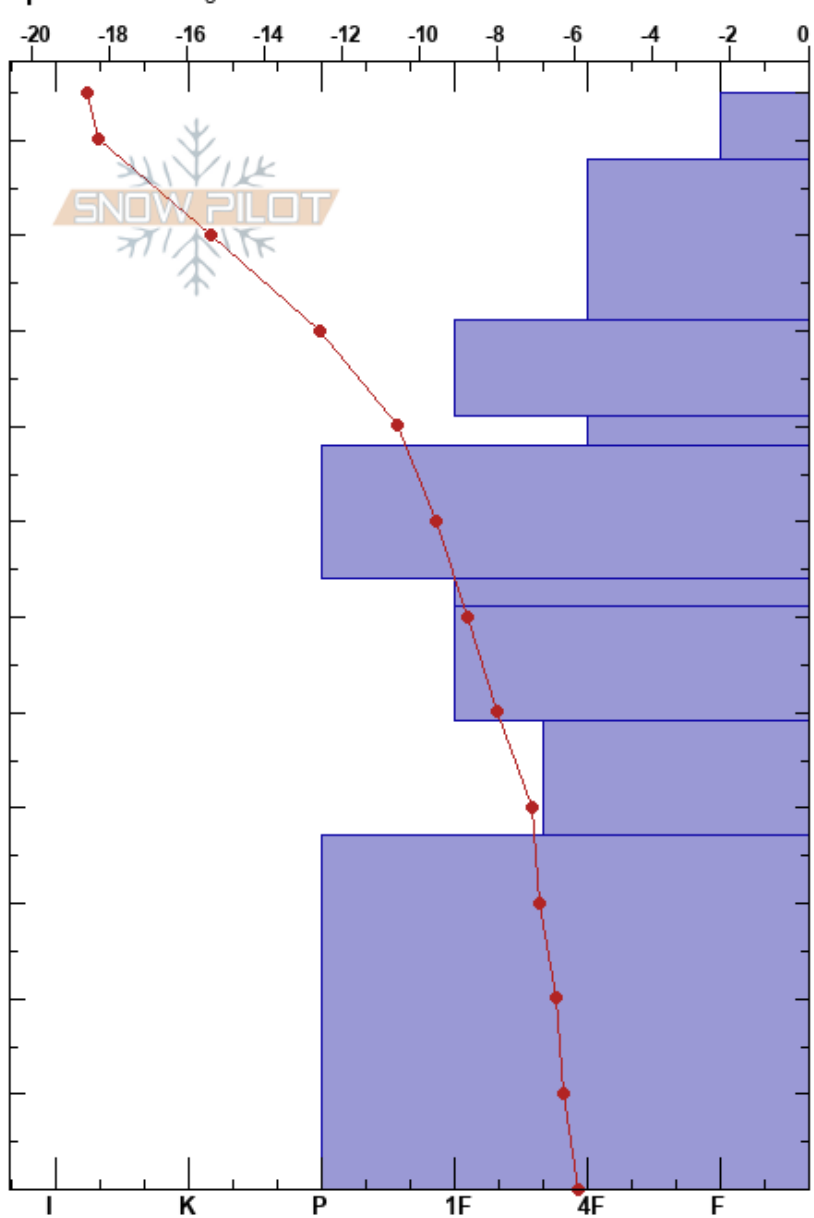

NSSF refill area
 Gallatin Range-N
 MT
Elevation: 10750 ft
Aspect: 0°
Specifics: Pit dug in a Ski Area

Ryan Brubaker
 01/01/2018 - 1:00pm
Co-ord:
Slope Angle: 43°
Wind Loading: no

Stability:
Air Temperature: -15.6°C
Sky Cover: CLR
Precipitation: NO
Wind: NW Moderate

HS: 115
Layer Notes:
 81-78cm: Problematic layer

Height (cm)	Crystal		ρ kg/m ³	Stability tests & Layer comments
	Form	Size		
115				
110	---			
100	---			
90				CT12, Q2 @91cm CT8, Q1 @91cm ECTN22 @91cm
80	☐	0.5		
70	☐			
60	☐	1		
50	☐			
40	☐	1		
30				
20				
10				
0				