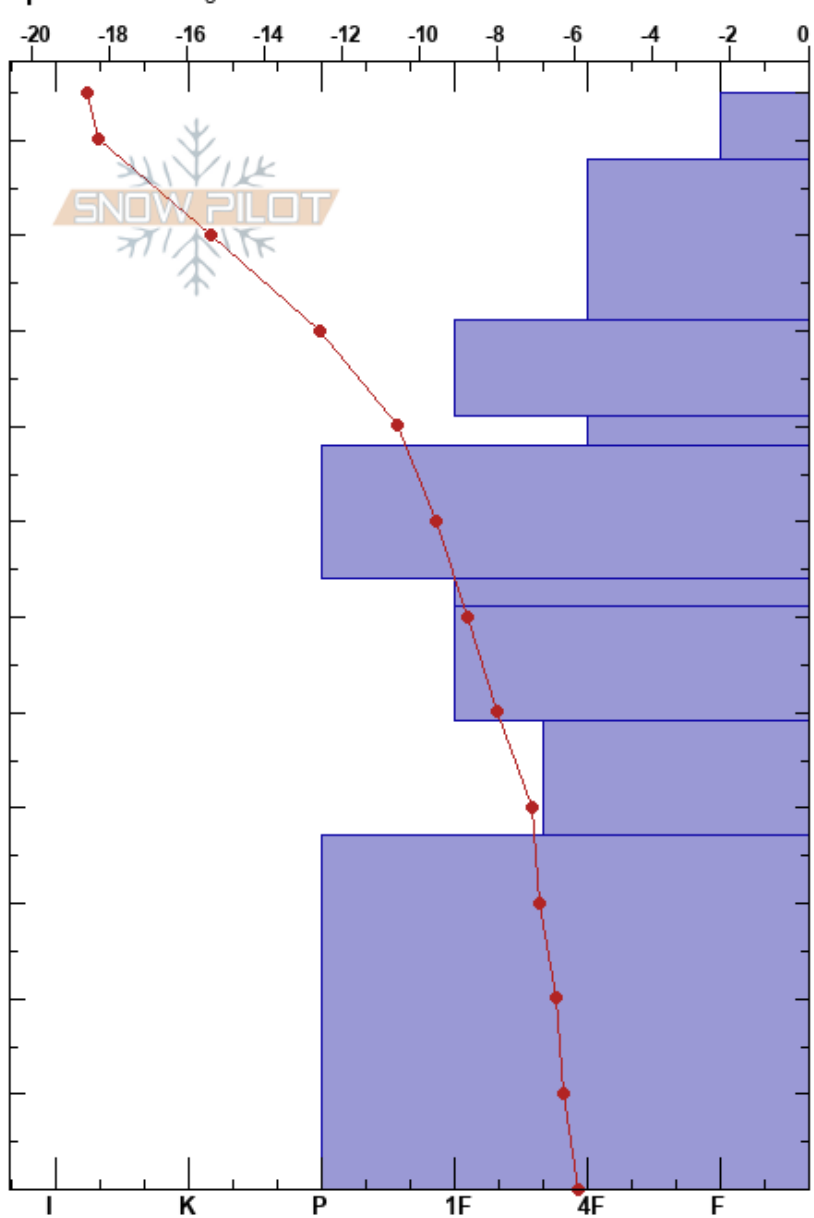

NSSF refill area
 Gallatin Range-N
 MT
Elevation: 10750 ft
Aspect: 0°
Specifics: Pit dug in a Ski Area

Ryan Brubaker
 01/01/2018 - 1:00pm
Co-ord:
Slope Angle: 43°
Wind Loading: no

Stability:
Air Temperature: -15.6°C
Sky Cover: CLR
Precipitation: NO
Wind: NW Moderate

HS: 115
Layer Notes:
 81-78cm: Problematic layer

Height (cm)	Crystal		ρ kg/m ³	Stability tests & Layer comments
	Form	Size		
115				
110	-			
100	-			
90				CT12, Q2 @91cm CT8, Q1 @91cm ECTN22 @91cm
80	☐	0.5		
70	☐			
60	☐	1		
50	☐			
40	☐	1		
30				
20				
10				
0				