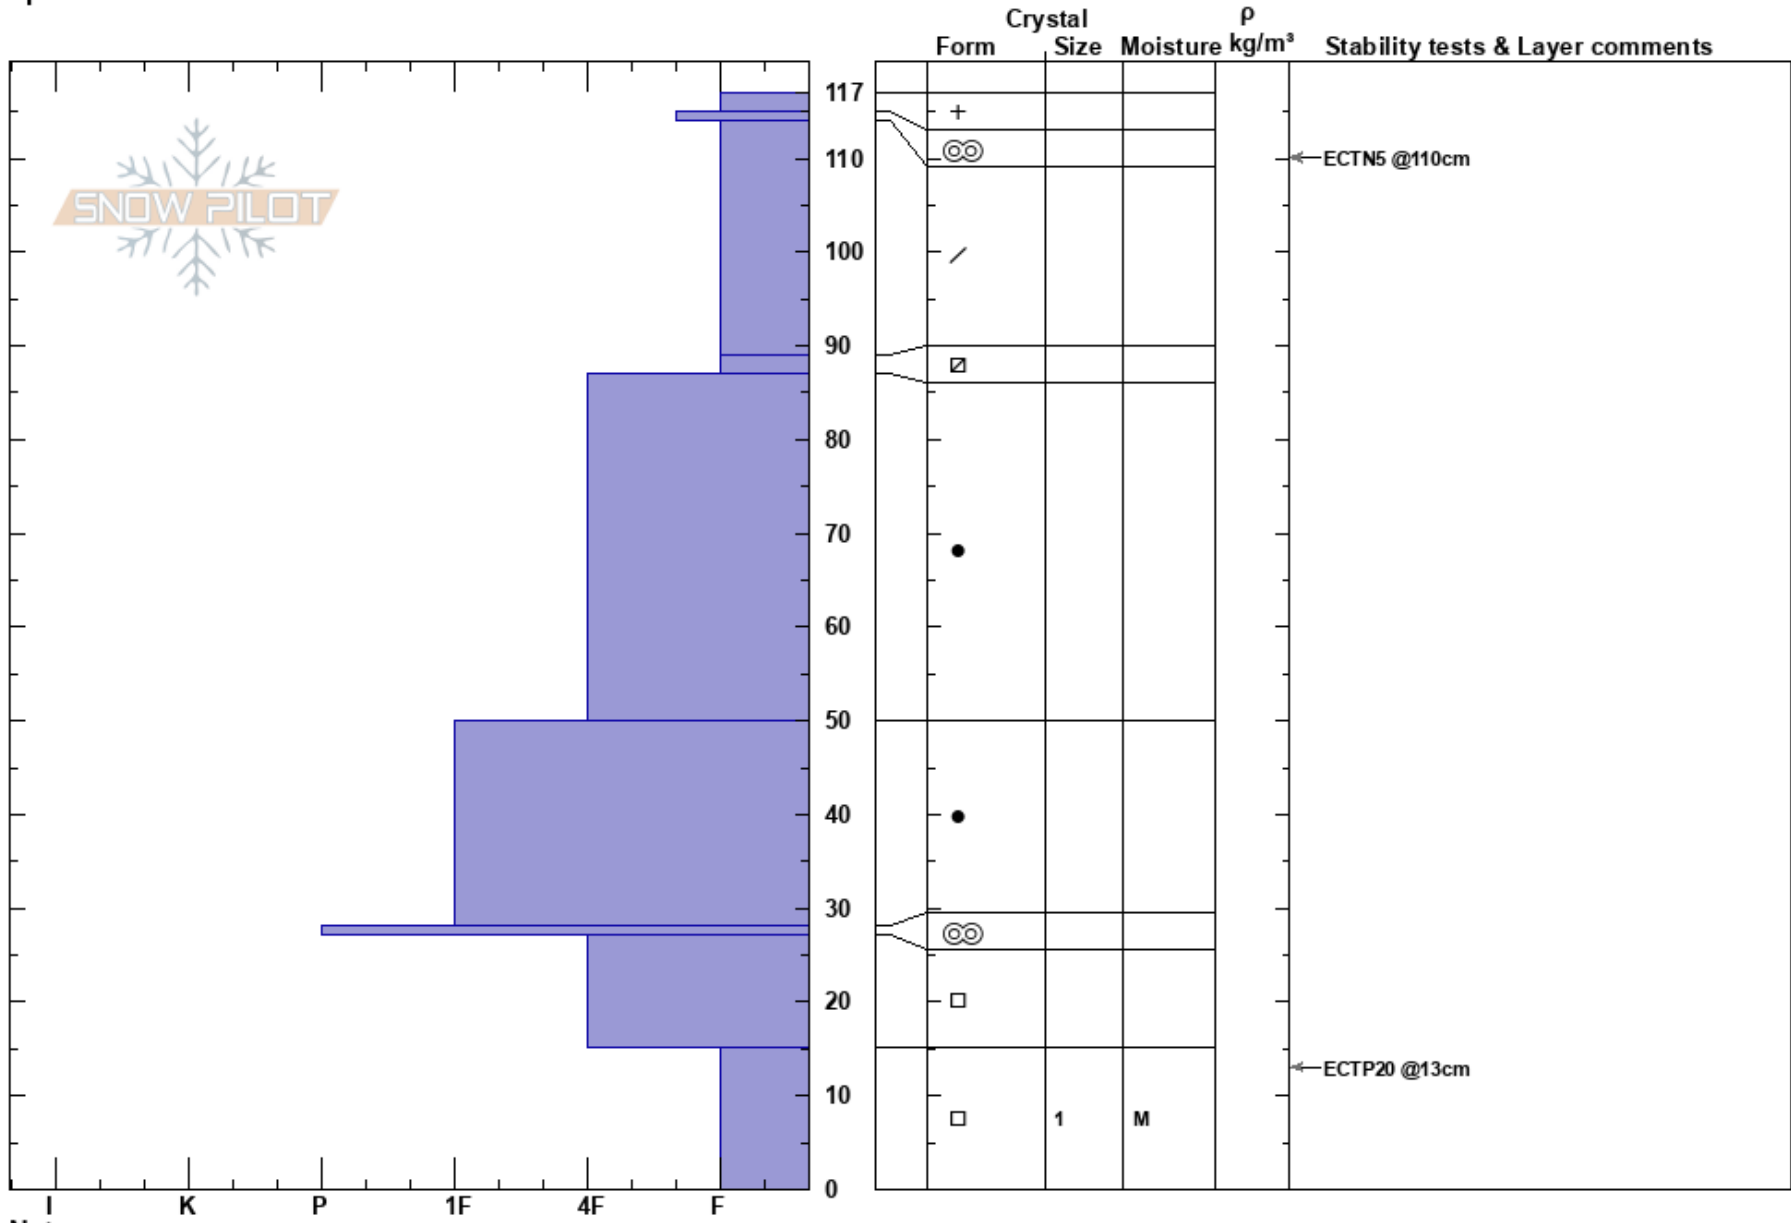

Strawberry
 Salt River Range
 WY
 Elevation: 8895 ft
 Aspect: 160°
 Specifics:

Gabrielle Antonioli
 01/24/2023 - 12:00pm
 Co-ord: 42.91612N, -110.85397W
 Slope Angle: 30°
 Wind Loading:

Stability:
 Air Temperature:
 Sky Cover: SCT
 Precipitation: NO
 Wind: Calm

HS: 117

Layer Notes:

Notes: