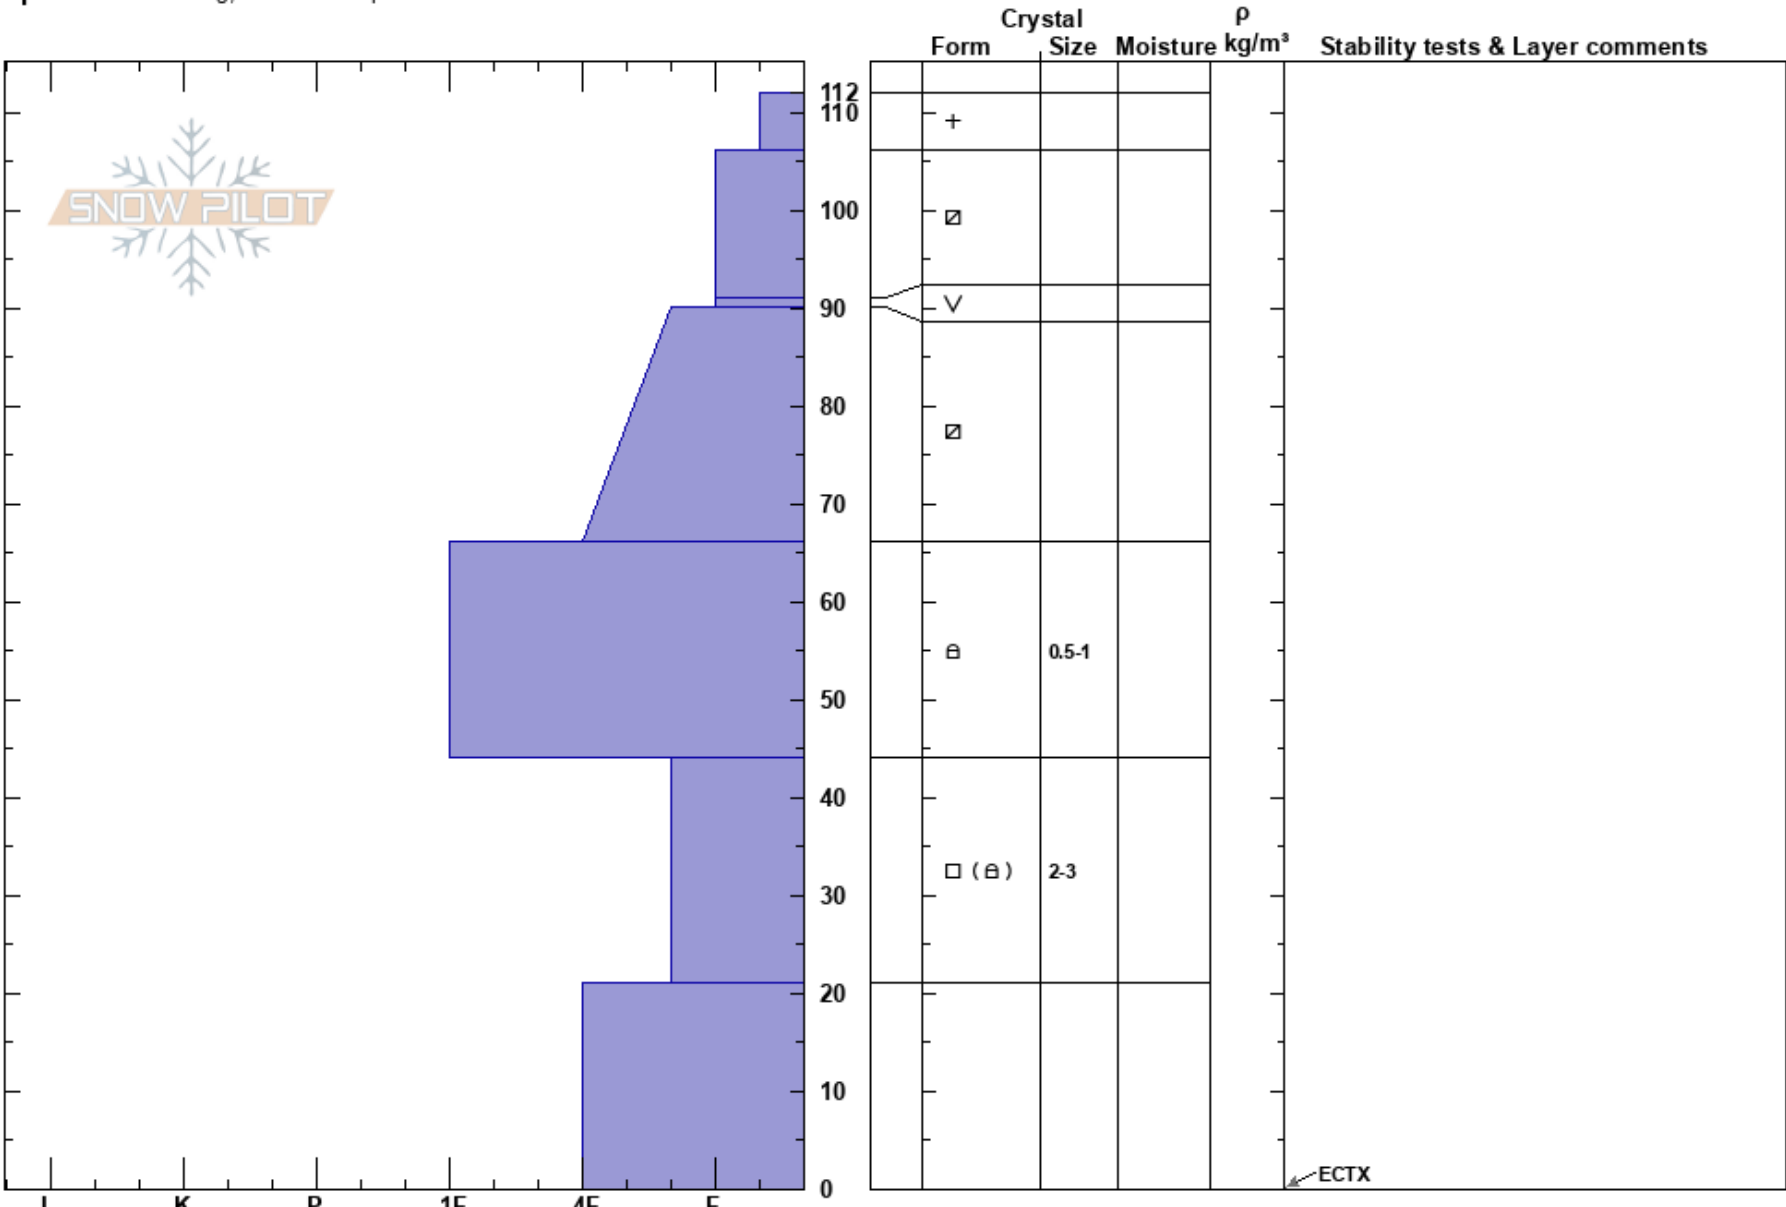

LT BC
 Bitterroot
 MT
 Elevation: 7708 ft
 Aspect: NE
 Specifics: Cracking; We skied slope

CAM MACKENZIE
 01/20/2023 - 11:30am
 Co-ord: 45.70439N, -113.98315W
 Slope Angle: 38°
 Wind Loading:

Stability: Fair
 Air Temperature: -12°C
 Sky Cover: CLR
 Precipitation: NO
 Wind: Calm

HS: 112

Layer Notes:

Notes: Potential ECTX on buried surface hoar, cracking above skintrack on the same layer. Poor structure but no avalanching with the lack of slab.