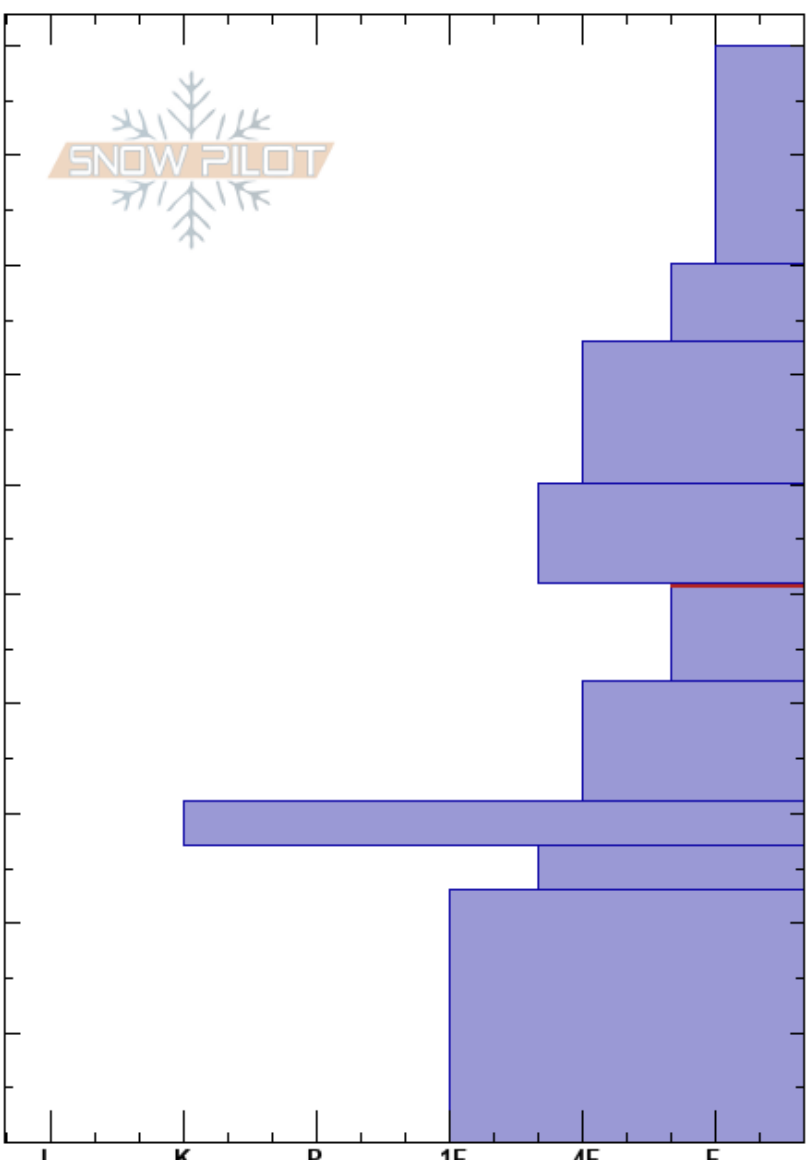

Bacon Rind 12/29/17
 Madison Range-S
 MT
 Elevation: 8800 ft
 Aspect: 50°
 Specifics: Collapsing, widespread

Eric Knoff
 12/29/2017 - 12:45pm
 Co-ord: 44.95800N, -111.09736W
 Slope Angle: 25°
 Wind Loading: no

Stability: Fair Unstable
 Air Temperature: -6°C
 Sky Cover: OVC
 Precipitation: S1
 Wind: SW Light Breeze

HS: 100
 Layer Notes:
 51-42cm: Problematic layer

Depth (cm)	Crystal		Moisture	ρ kg/m ³	Stability tests & Layer comments
	Form	Size			
100					
90	+				
80	+				← CT8, Q3 @80cm
70	/				
60	•				
51	☐	0.5-1			← CT19, Q1 @51cm ← ECTP25 @51cm ← PST20/100 (End) @51cm
40	⊖				
30	■				
20	⊖				
10	☐ (⊖)				