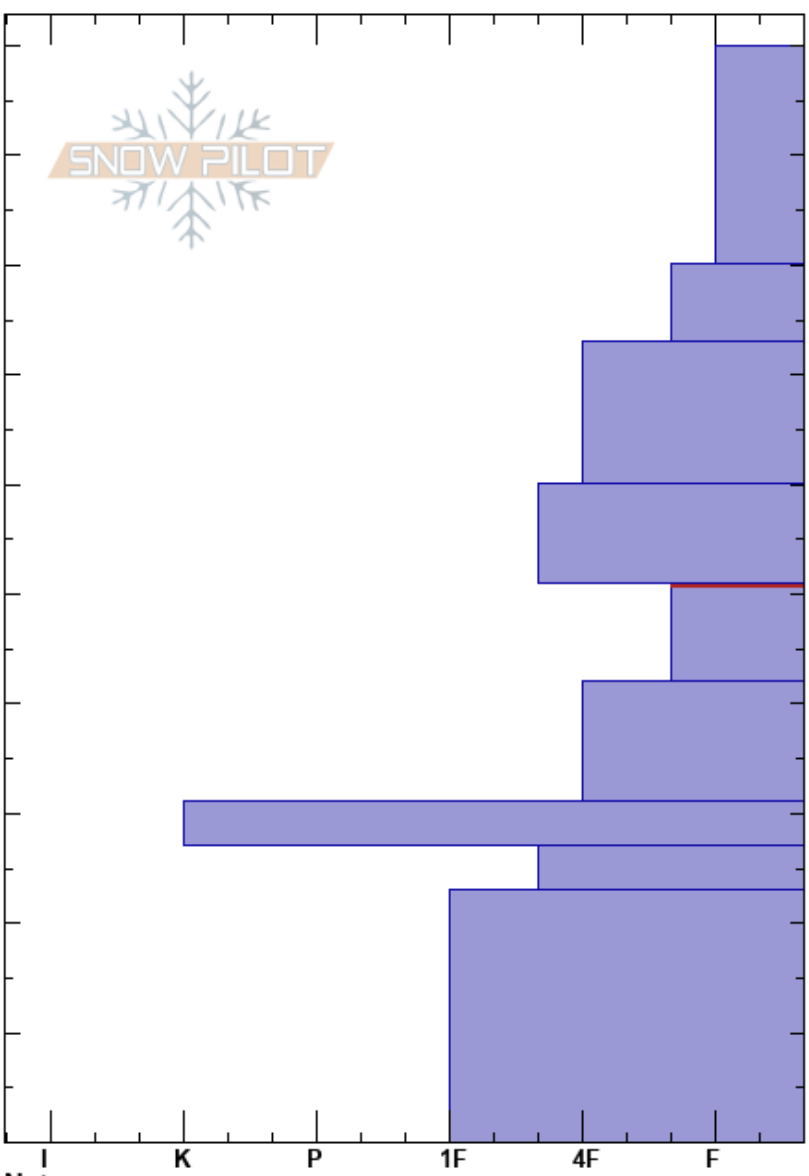

Bacon Rind 12/29/17
 Madison Range-S
 MT
 Elevation: 8800 ft
 Aspect: 50°
 Specifics: Collapsing, widespread

Eric Knoff
 12/29/2017 - 12:45pm
 Co-ord: 44.95800N, -111.09736W
 Slope Angle: 25°
 Wind Loading: no

Stability: Fair Unstable
 Air Temperature: -6°C
 Sky Cover: OVC
 Precipitation: S1
 Wind: SW Light Breeze

HS: 100
 Layer Notes: 51-42cm: Problematic layer

Crystal Form	Crystal Size	Moisture	ρ kg/m³	Stability tests & Layer comments
+				
+				← CT8, Q3 @80cm
/				
•				
⊠	0.5-1			← CT19, Q1 @51cm ← ECTP25 @51cm ← PST20/100 (End) @51cm
⊖				
■				
⊖				
⊠ (⊖)				