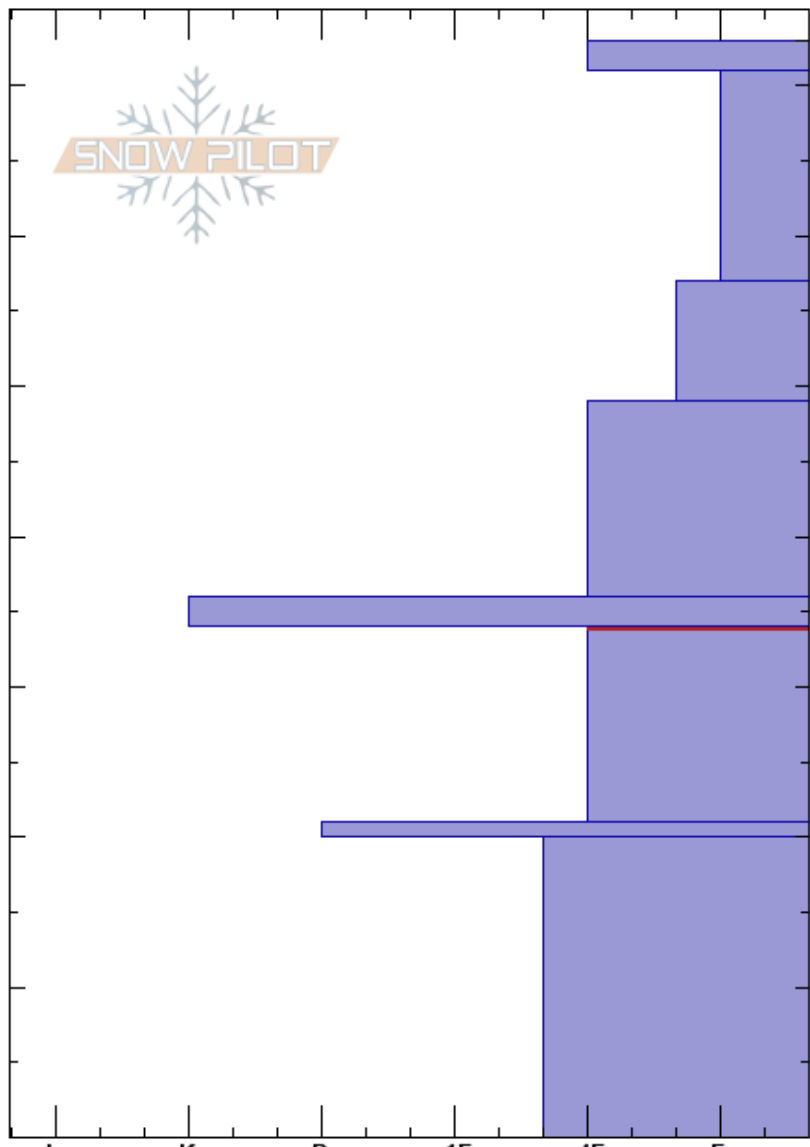

West Side Bridgers
 Bridger Range
 MT
 Elevation: 8000 ft
 Aspect: 170°
 Specifics:

Eric Knoff
 12/28/2017 - 12:00pm
 Co-ord: 45.82308N, -110.93535W
 Slope Angle: 26°
 Wind Loading: no

Stability: Good
 Air Temperature: -6°C
 Sky Cover: OVC
 Precipitation: S-1
 Wind: SW Light Breeze

HS:73
 Layer Notes:
 34-21cm: Problematic layer

Crystal Form	Crystal Size	Moisture	ρ kg/m ³	Stability tests & Layer comments
-				
+				
+				
⊖ (∅)	0.5-1			← CT23, Q3 @49cm ← ECTN23 @49cm
■				← ECTN26 @34cm
⊖	1-1.5			
■				
⊖	1-2			