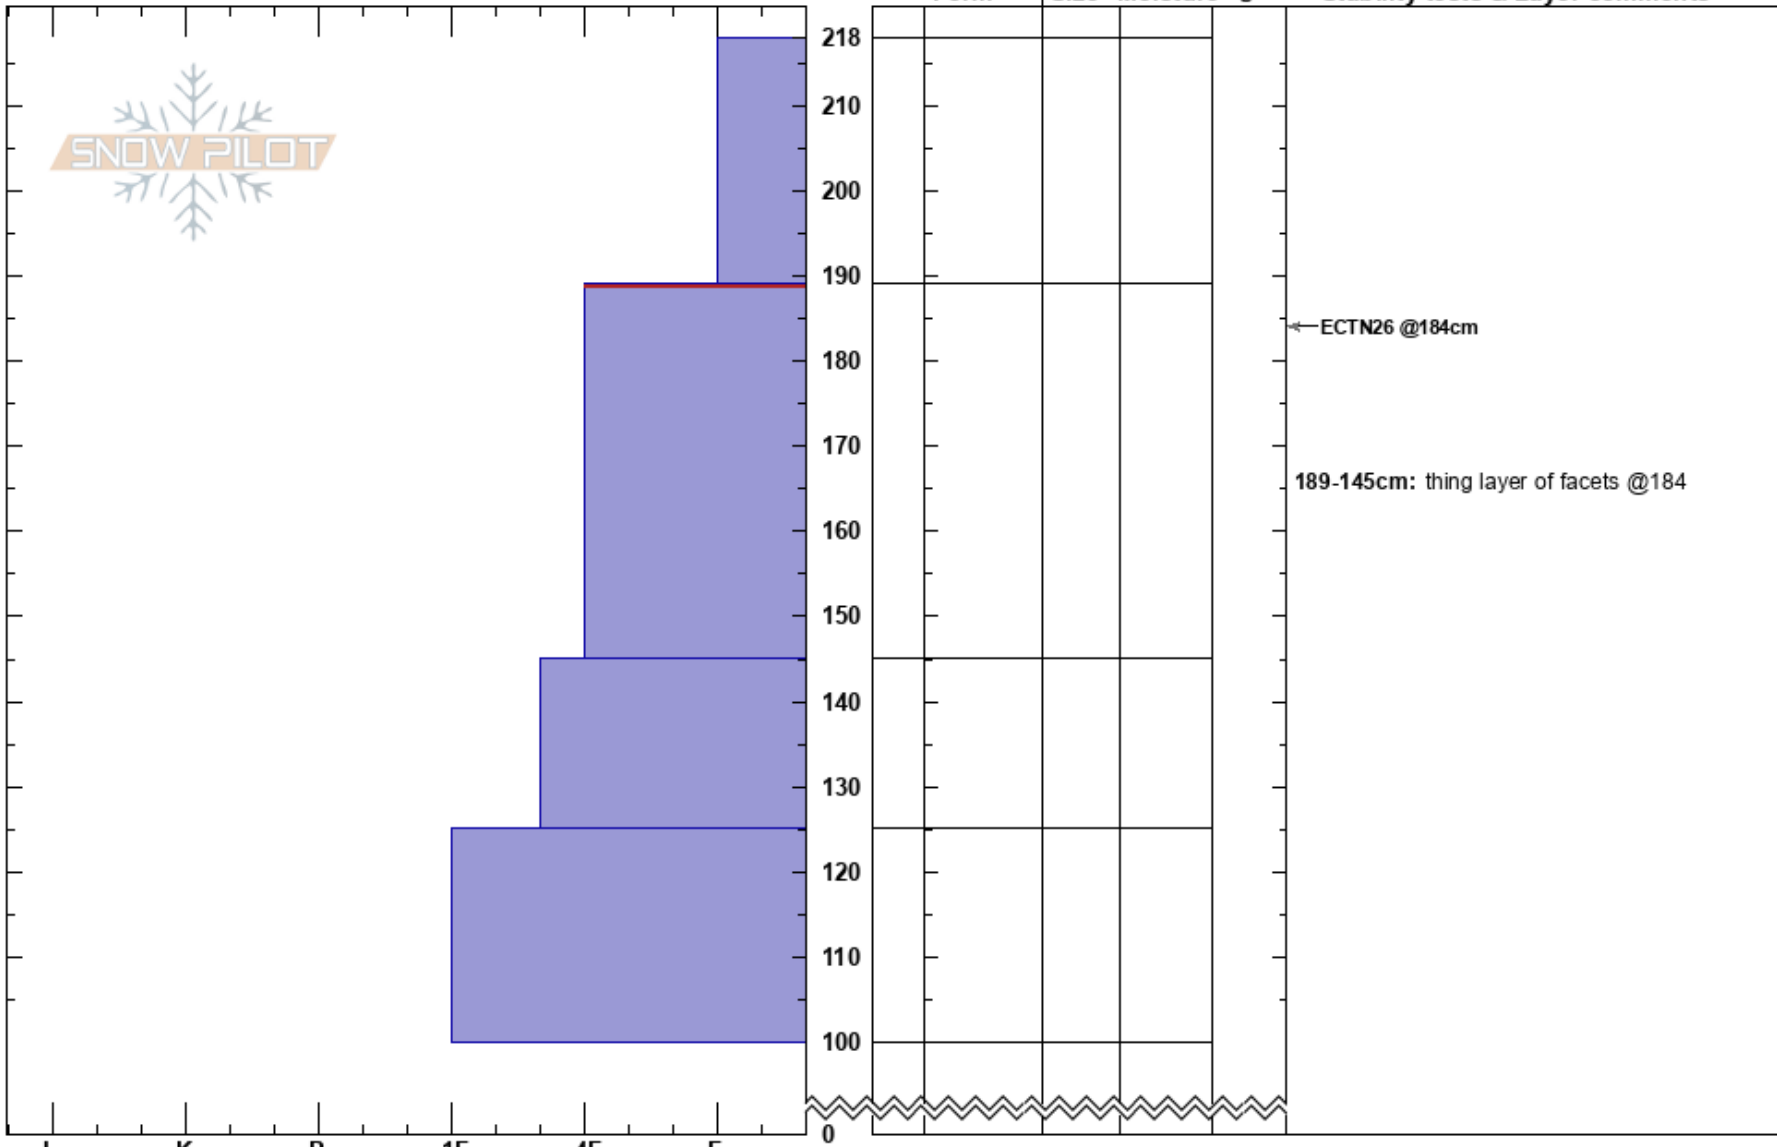

2023-01-14-Uintas-Box Chad Brackelsberg
Uinta Range 01/14/2023 - 12:00pm
UT
Elevation: 10100 ft
Aspect: 310°
Specifics:

Stability:
Air Temperature:
Sky Cover: OVC
Precipitation: S1
Wind: SW Strong

HS:218
Layer Notes:
189-145cm: thing layer of facets @184
189-145cm: Problematic layer

Crystal Form Size Moisture ρ kg/m³ Stability tests & Layer comments

Notes: