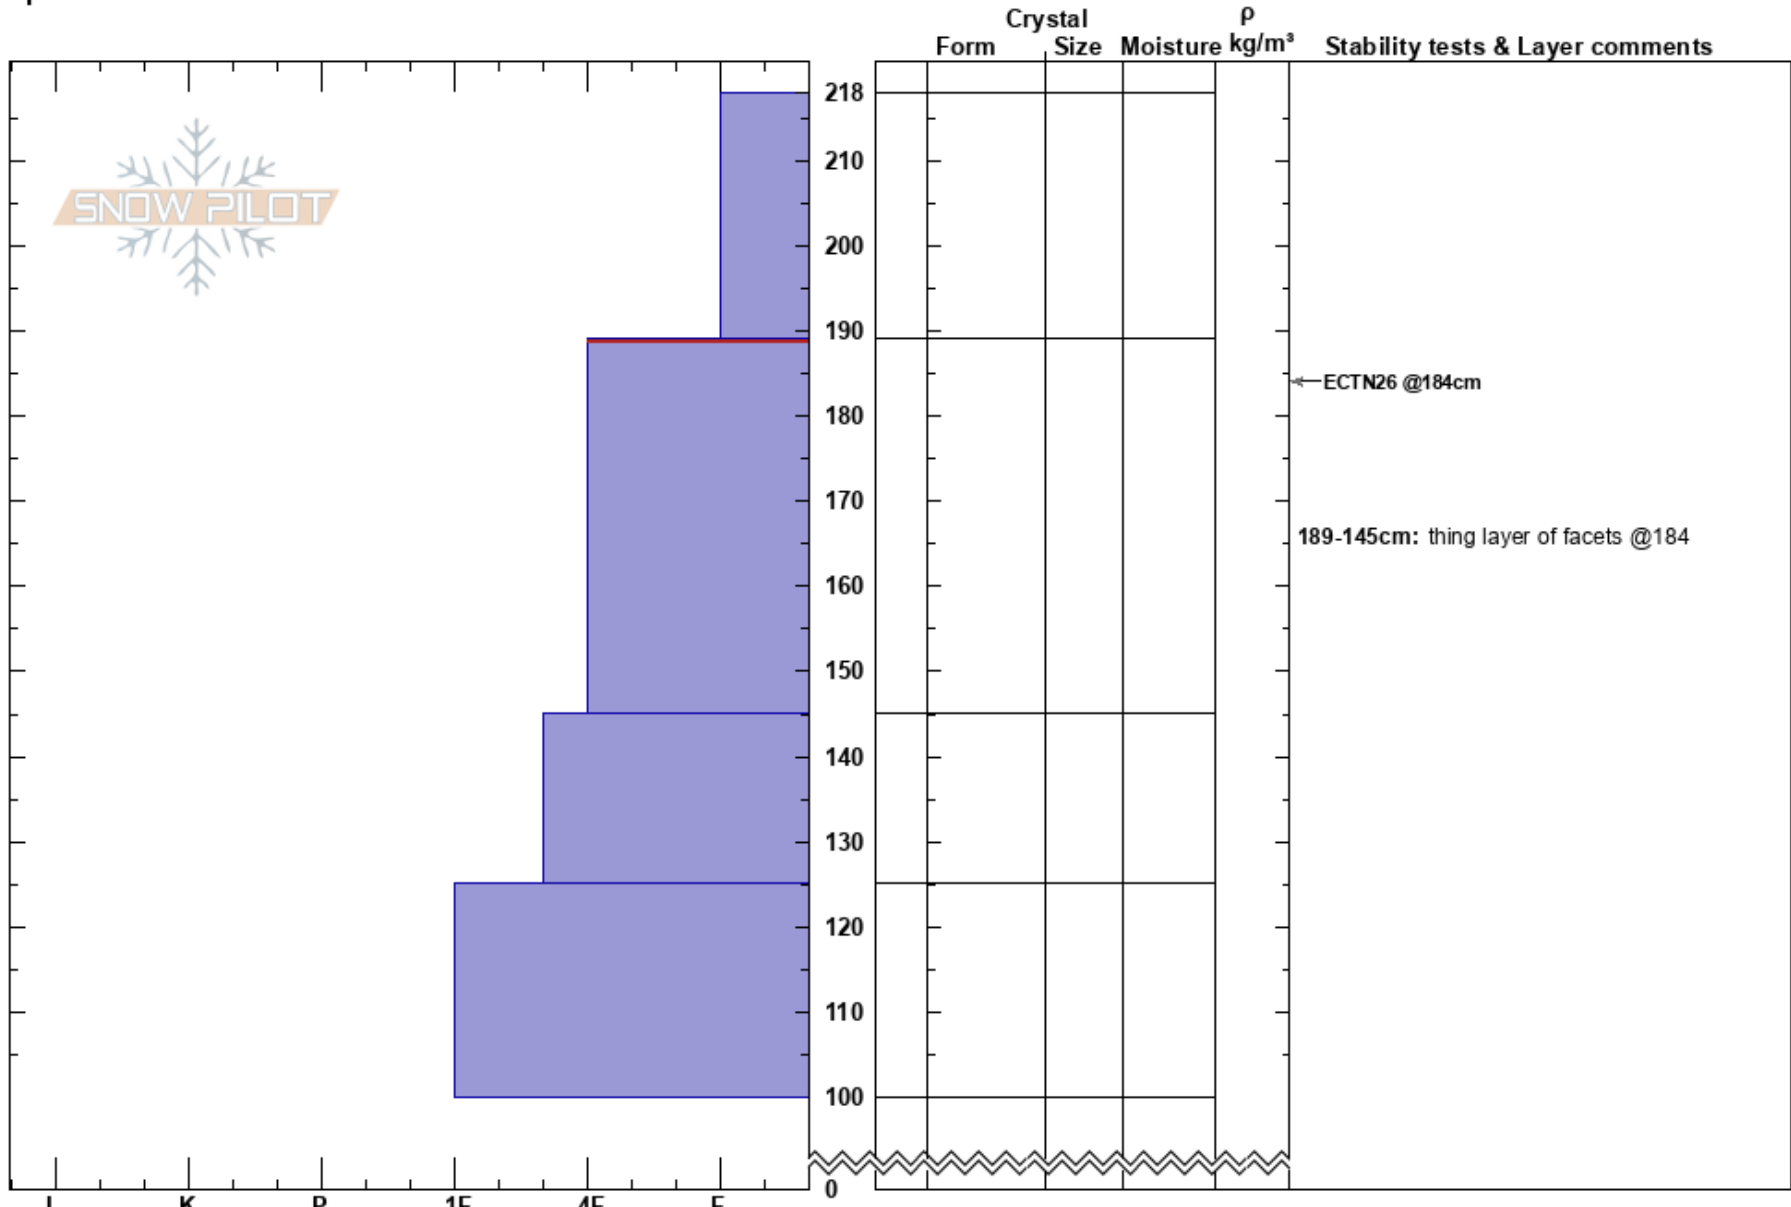

2023-01-14-Uintas-Box
 Uinta Range
 UT
 Elevation: 10100 ft
 Aspect: 310°
 Specifics:

Chad Brackelsberg
 01/14/2023 - 12:00pm
 Co-ord: 12T 492059W 4505602N
 Slope Angle: 22°
 Wind Loading: no

Stability:
 Air Temperature:
 Sky Cover: OVC
 Precipitation: S1
 Wind: SW Strong

HS:218
 Layer Notes:
 189-145cm: thing layer of facets @184
 189-145cm: Problematic layer

Notes: