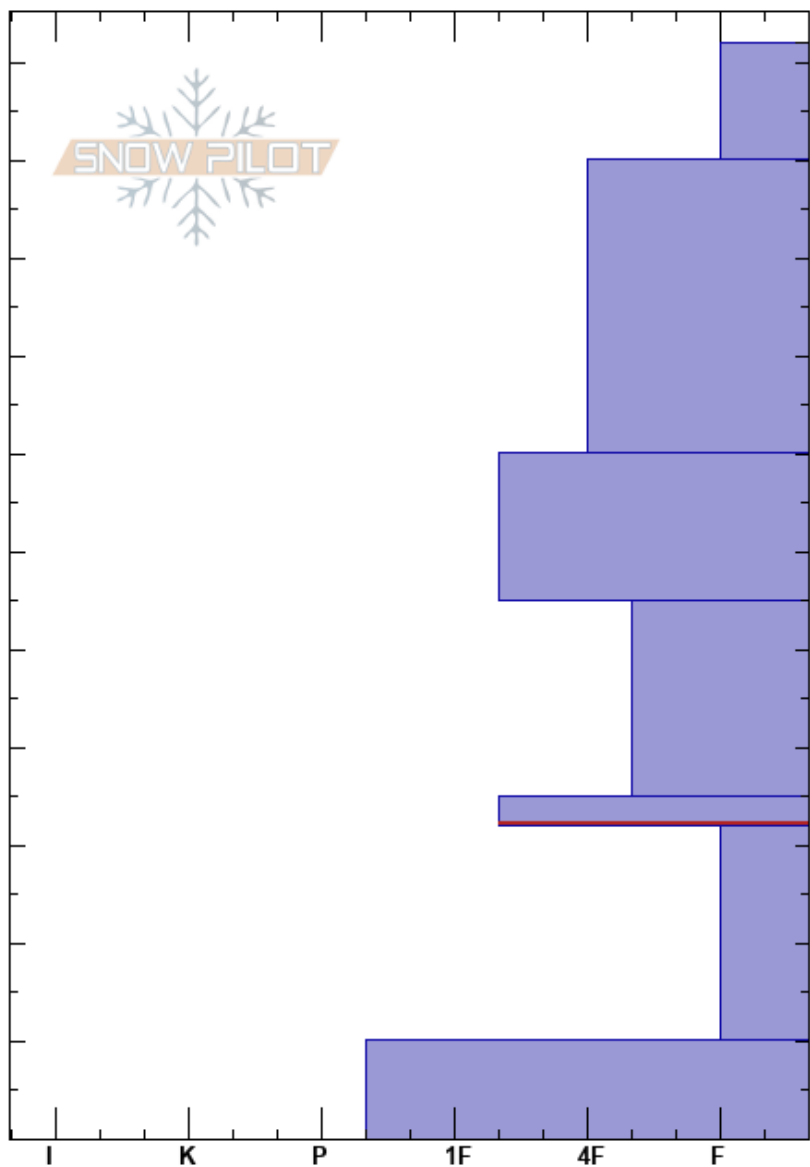

Cemetery
 San Juan Range
 CO
Elevation: 11058 ft
Aspect: 278°
Specifics: We skied slope

Jeremy Yanko
 01/13/2023 - 11:00am
Co-ord: 37.87202N, -107.71743W
Slope Angle: 35°
Wind Loading:

Stability: Good **HS:** 112 **Layer Notes:**
Air Temperature: 32°F **PF:** 35 35-32cm: Problematic layer
Sky Cover: CLR **PS:** 15
Precipitation: NO
Wind: Calm

Crystal Form	Crystal Size	Moisture	ρ kg/m ³	Stability tests & Layer comments
/ (●)	0.5	D-M		
• (⊖)	0.5			
•	1			
⊖	3			
□	3.5			← CT29, RP @32cm ← CT27, RP @32cm
^	4			
⊖ (△)	4.5	M		← ECTX Forced prop @32