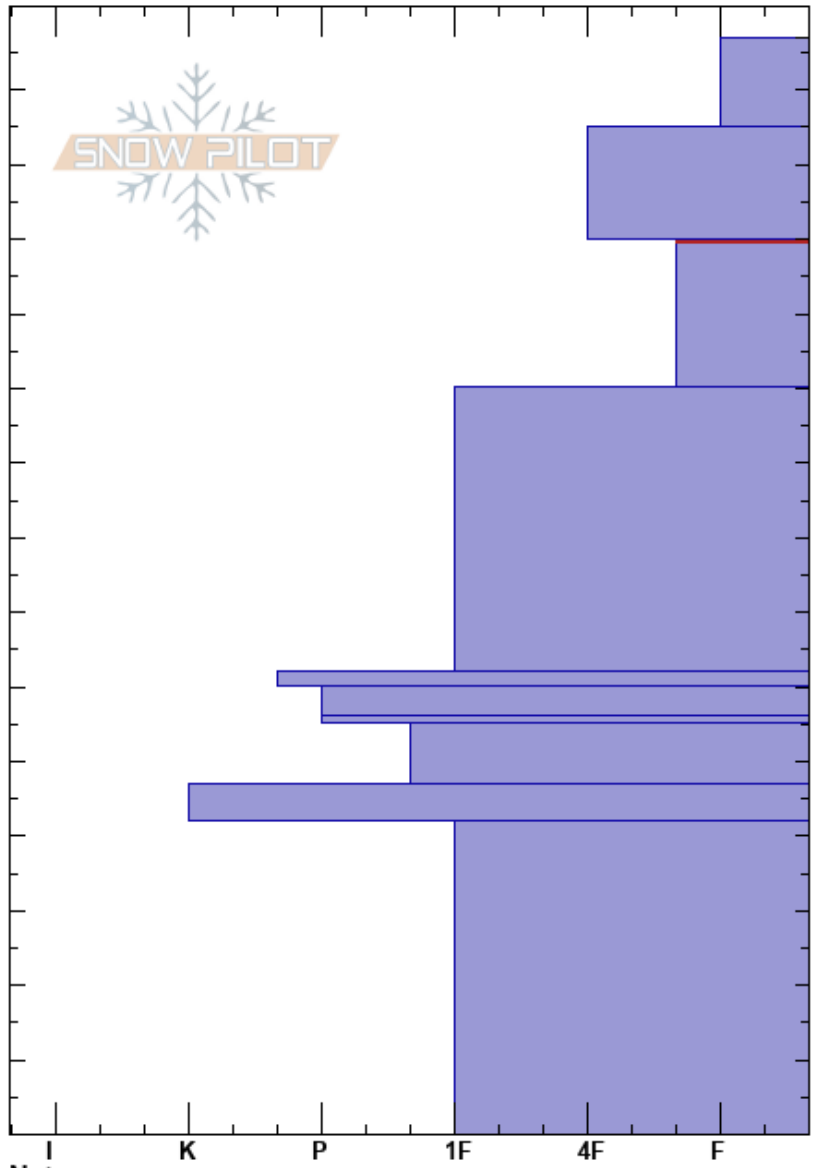

Mt Aire
 Central Wasatch
 UT
 Elevation: 7517 ft
 Aspect: 275°
 Specifics:

Mark Staples
 01/12/2023 - 1:00pm
 Co-ord: 40.72283N, -111.67980W
 Slope Angle: 28°
 Wind Loading:

Stability: Good
 Air Temperature:
 Precipitation:
 Wind:
HS: 147
PF: 100 120-100cm: Problematic layer

Crystal Form	Crystal Size	Moisture	ρ kg/m ³	Stability tests & Layer comments
				← ECTN3 @135cm
				← ECTN11 @120cm went halfway

Notes: