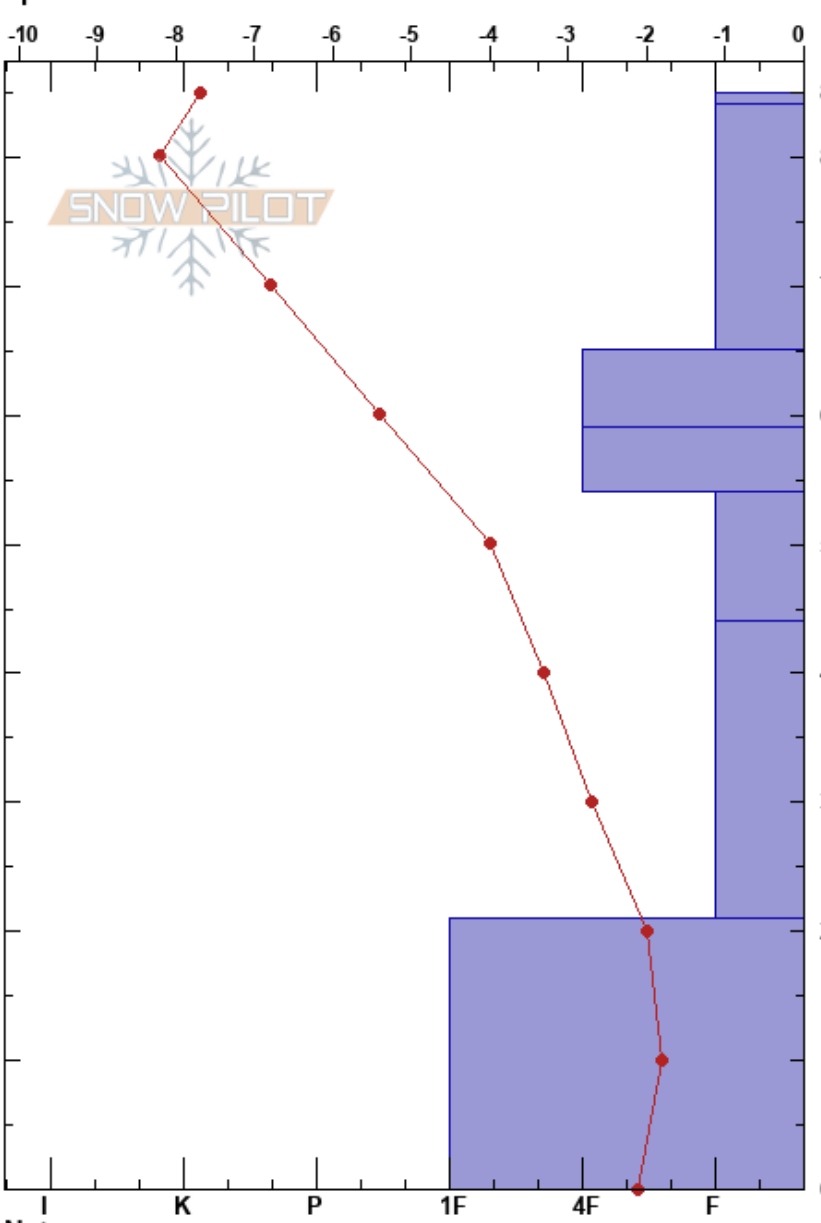

Beehive Meadow
 Gallatin Range-N
 MT
 Elevation: 8848 ft
 Aspect: W
 Specifics:

Katrina Roloff
 01/12/2023 - 11:05am
 Co-ord: 45.31927N, -111.38186W
 Slope Angle: 16°
 Wind Loading: no

Stability:
 Air Temperature: -7°C
 Sky Cover: BKN
 Precipitation: NO
 Wind: S Calm

HS: 85
 PF: 50
 PS: 12
 54-44cm: Problematic layer

Form	Crystal		ρ kg/m ³	Stability tests & Layer comments
	Size	Moisture		
∨	4			
/	1			
□	0.3			
□	0.5			
□	2			
□	3			
□	3			

ECTX
 2x CTN

Notes:

I K P 1F 4F F