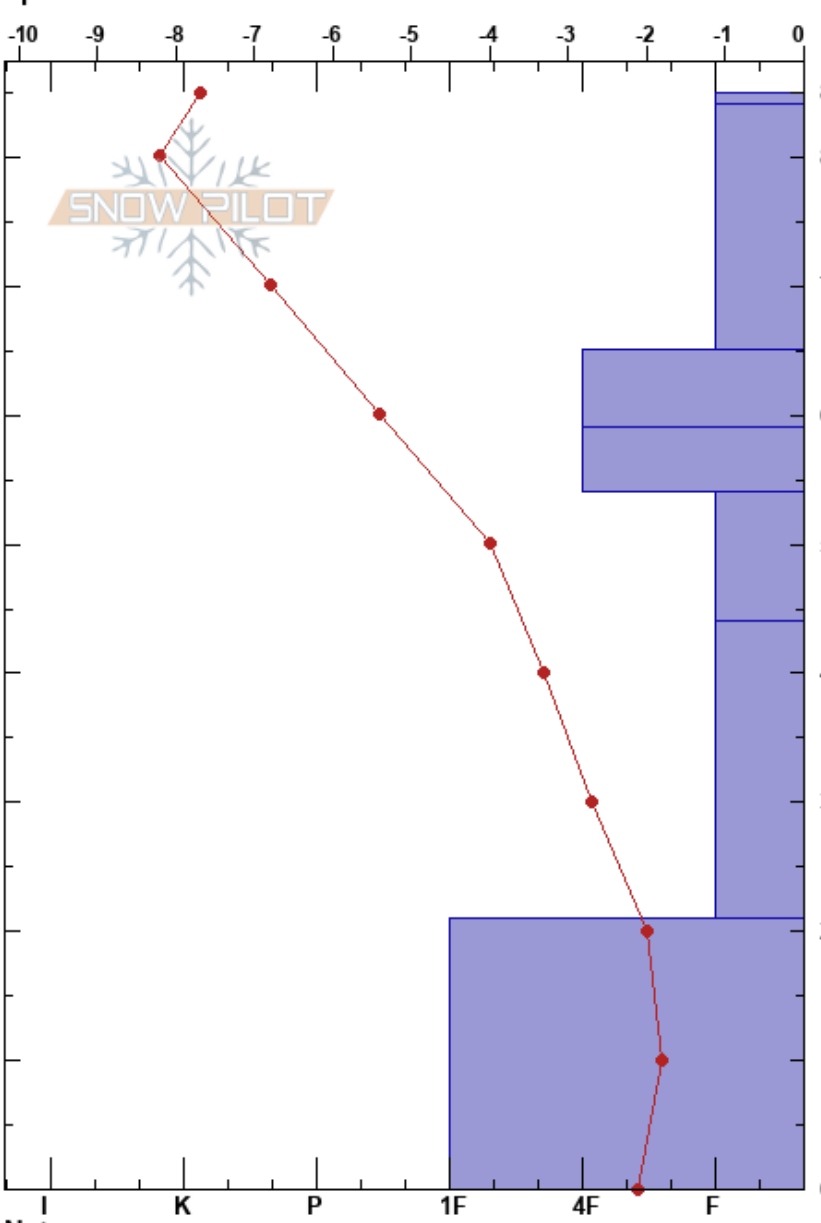

Beehive Meadow  
 Gallatin Range-N  
 MT  
 Elevation: 8848 ft  
 Aspect: W  
 Specifics:

Katrina Roloff  
 01/12/2023 - 11:05am  
 Co-ord: 45.31927N, -111.38186W  
 Slope Angle: 16°  
 Wind Loading: no

Stability:  
 Air Temperature: -7°C  
 Sky Cover: BKN  
 Precipitation: NO  
 Wind: S Calm

HS: 85  
 PF: 50  
 PS: 12  
 54-44cm: Problematic layer

Form	Crystal		Moisture	$\rho$ kg/m <sup>3</sup>	Stability tests & Layer comments
	Size				
∨	4				
/	1				
□	0.3				
□	0.5				
□	2				
□	3				
□	3				