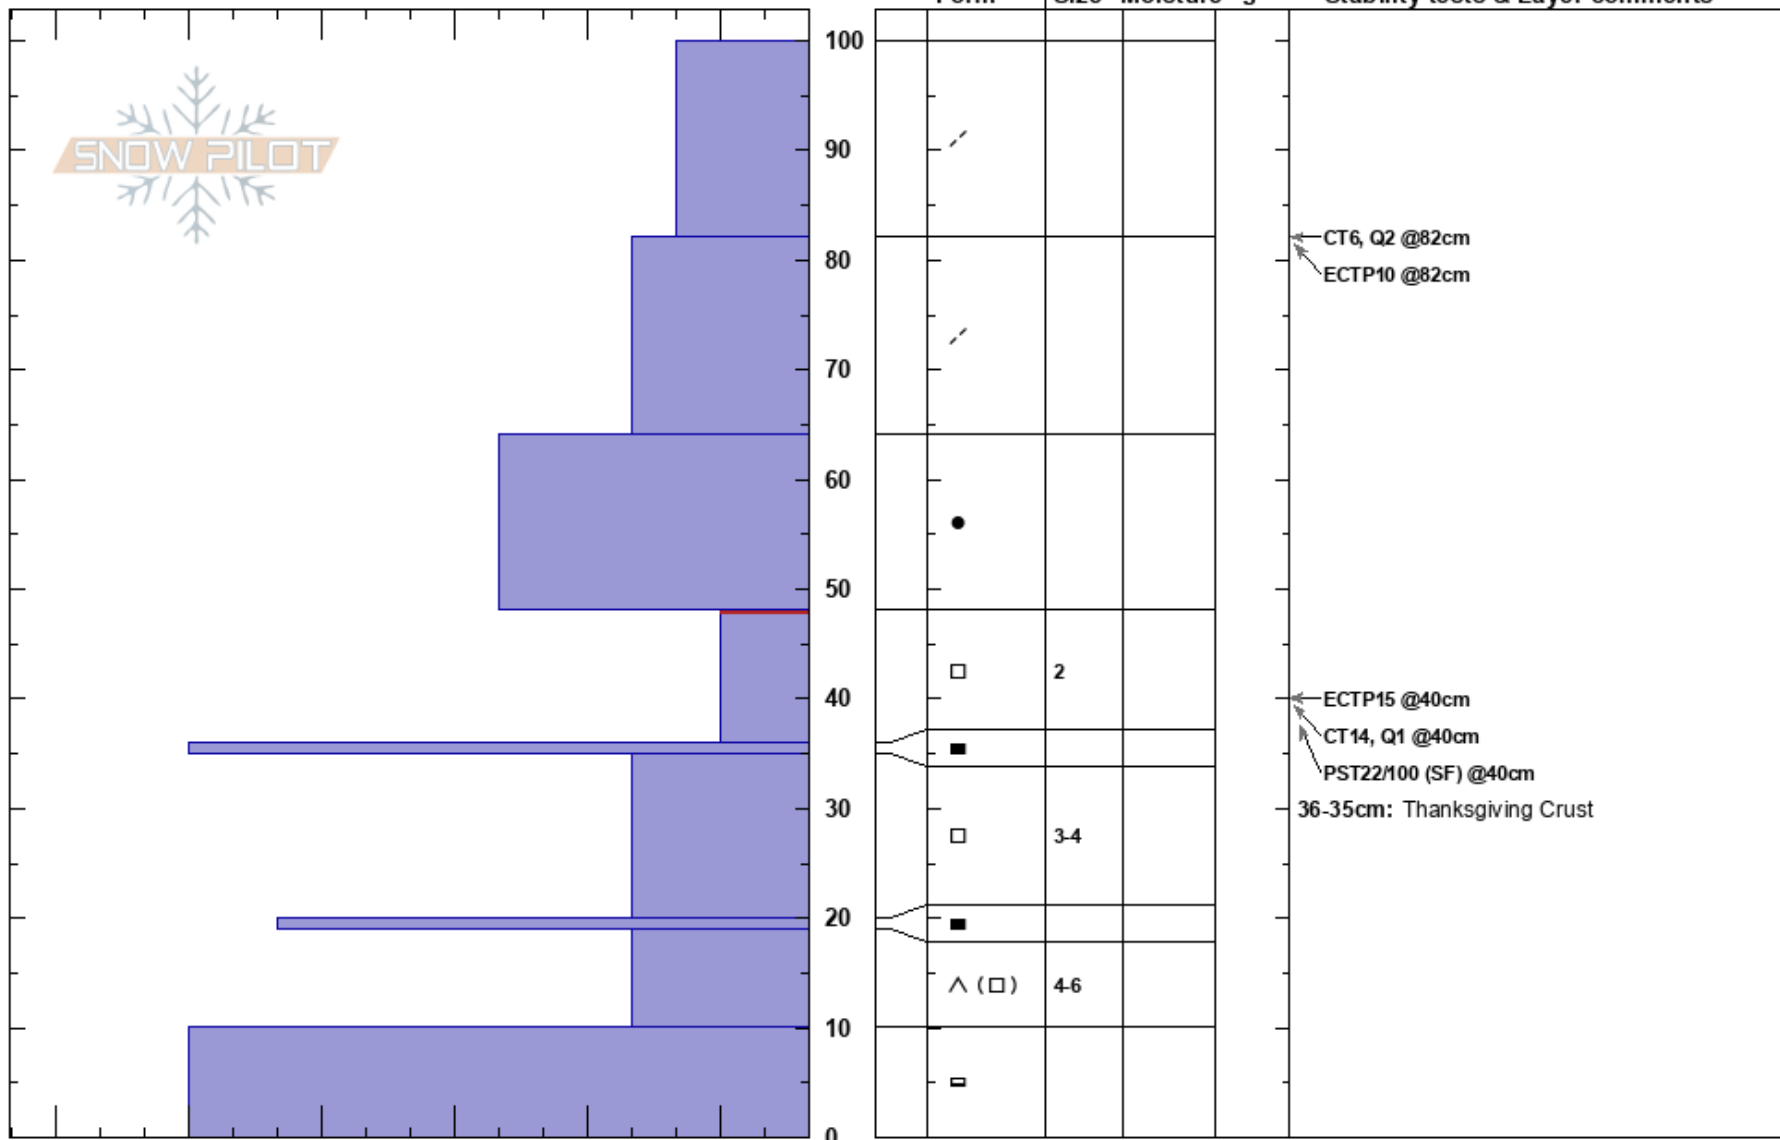

Lionhead Ski Hill
 Lionhead Range
 MT
 Elevation: 8030 ft
 Aspect: 60°
 Specifics: Pit is adjacent to avalanche: crown;

Doug Chabot-Admin
 12/28/2017 - 11:40am
 Co-ord: 44.70359N, -111.29724W
 Slope Angle: 32°
 Wind Loading: previous

Stability: Poor
 Air Temperature: -3°C
 Sky Cover: OVC
 Precipitation: NO
 Wind: SW Light Breeze

HS: 100
 48-36cm: Problematic layer
 36-35cm: Thanksgiving Crust

Recent avalanche activity on similar slopes; Recent avalanche activity on different slopes

Notes: This natural avalanche released yesterday. It was 400' wide x 400' long (estimated). Pit dug with Dave Zinn.