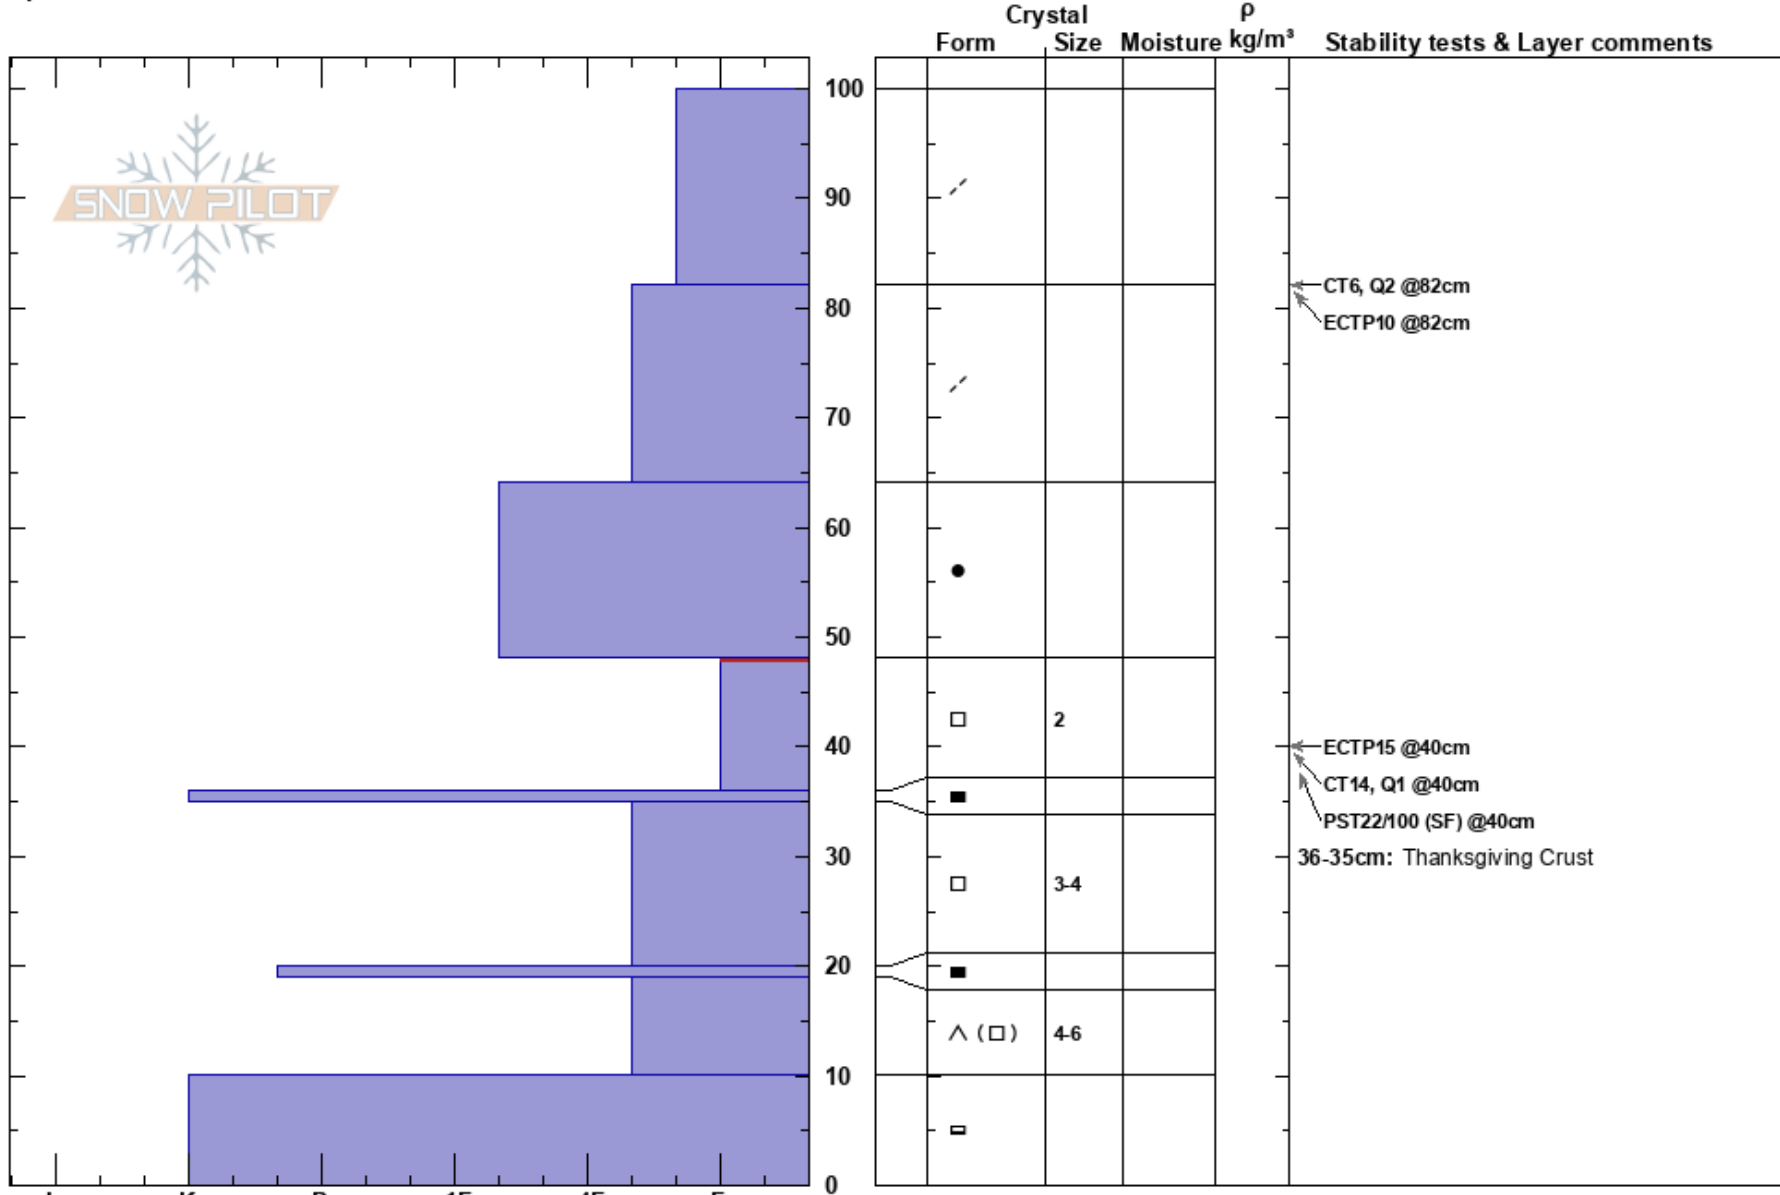

Lionhead Ski Hill
Lionhead Range
MT
Elevation: 8030 ft
Aspect: 60°
Specifics: Pit is adjacent to avalanche: crown; Recent avalanche activity on similar slopes;

Doug Chabot-Admin
12/28/2017 - 11:40am
Co-ord: 44.70359N, -111.29724W
Slope Angle: 32°
Wind Loading: previous

Stability: Poor
Air Temperature: -3°C
Sky Cover: OVC
Precipitation: NO
Wind: SW Light Breeze

HS: 100
48-36cm: Problematic layer
36-35cm: Thanksgiving Crust

Notes: This natural avalanche released yesterday. It was 400' wide x 400' long (estimated). Pit dug with Dave Zinn.