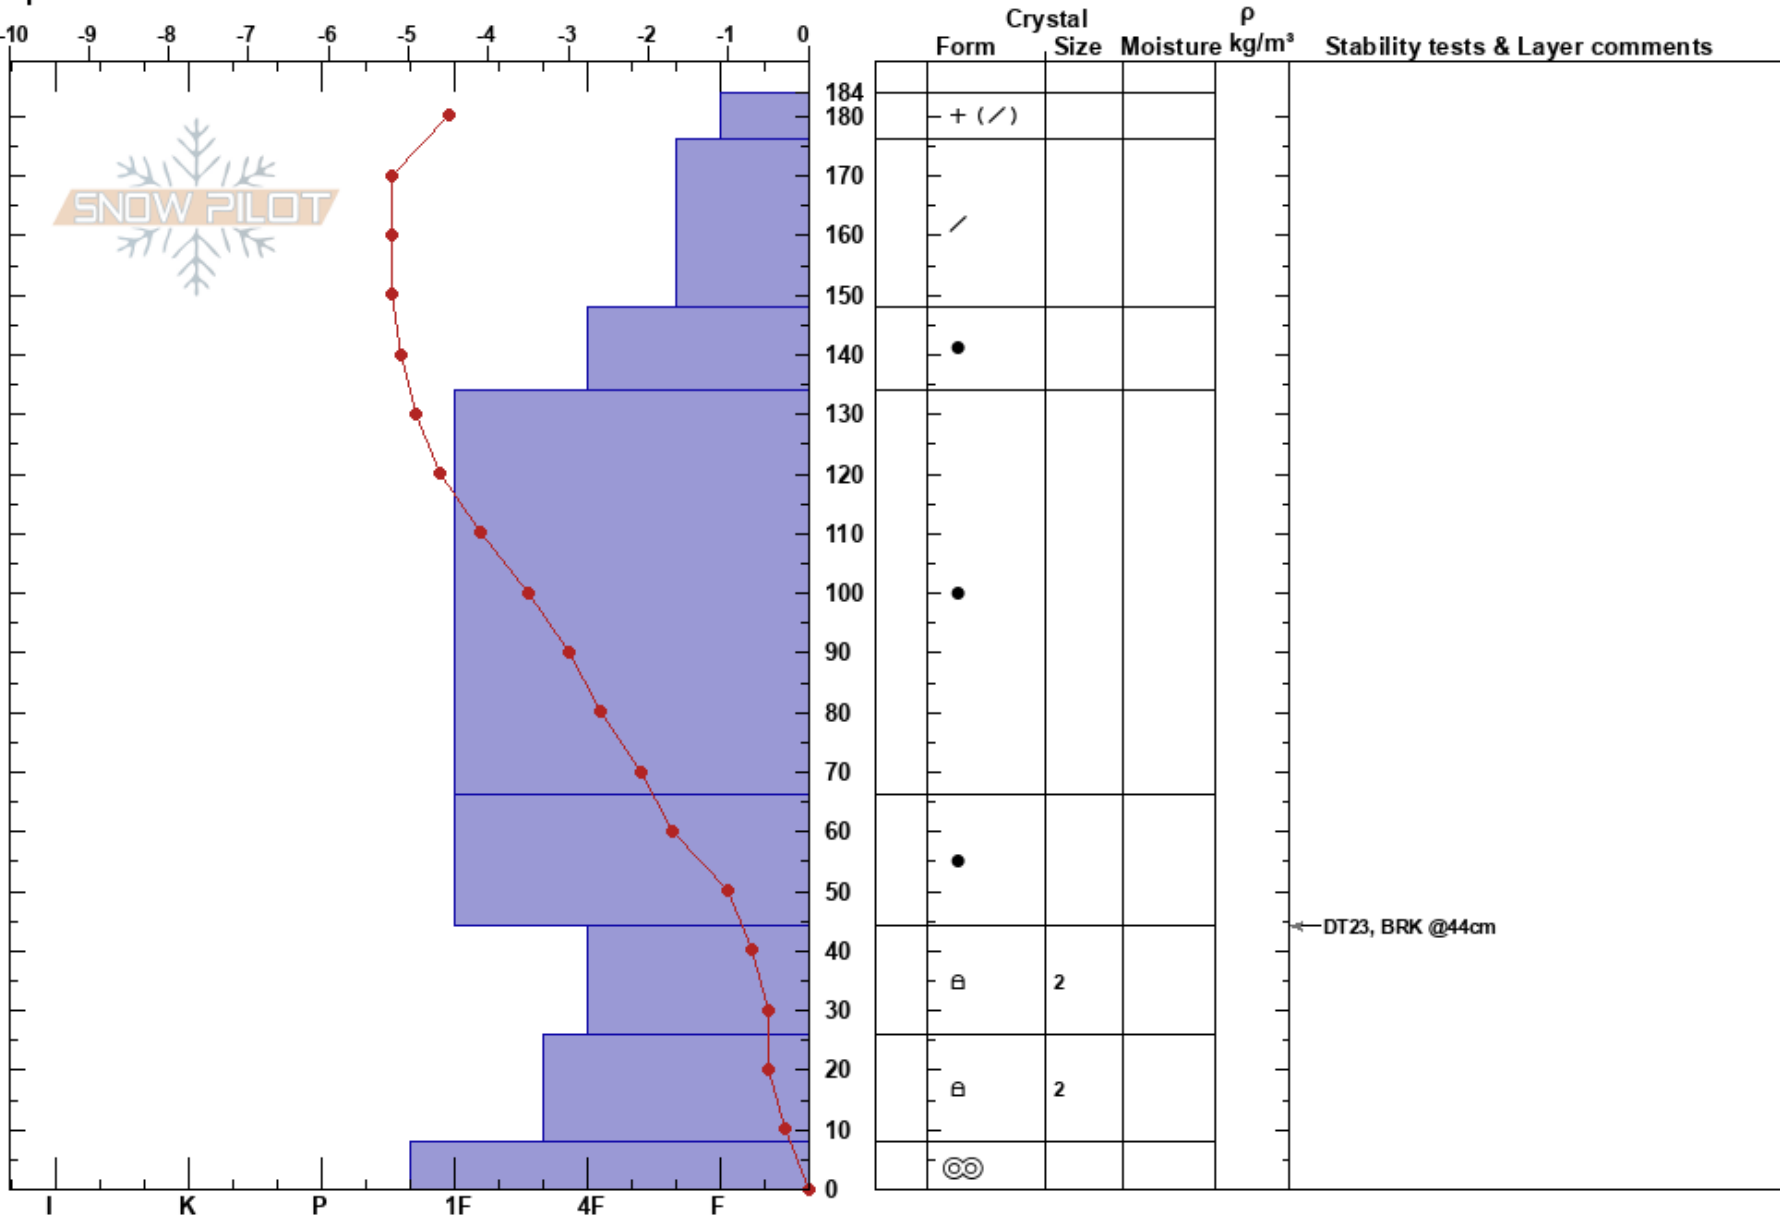

Julie's Backside
 La Sal Mountains
 UT
 Elevation: 10955 ft
 Aspect: 30°
 Specifics:

Dave Garcia
 01/10/2023 - 12:30pm
 Co-ord: 38.46470N, -109.25204W
 Slope Angle: 31°
 Wind Loading: no

Stability: Good
 Air Temperature: -4°C
 Sky Cover: OVC
 Precipitation: NO
 Wind: SW Light Breeze

HS: 184
 Layer Notes:
 44-26cm: Problematic layer

Notes: Winds calm at site of snow pit, sheltered location. Ridge top winds were strong out of S.