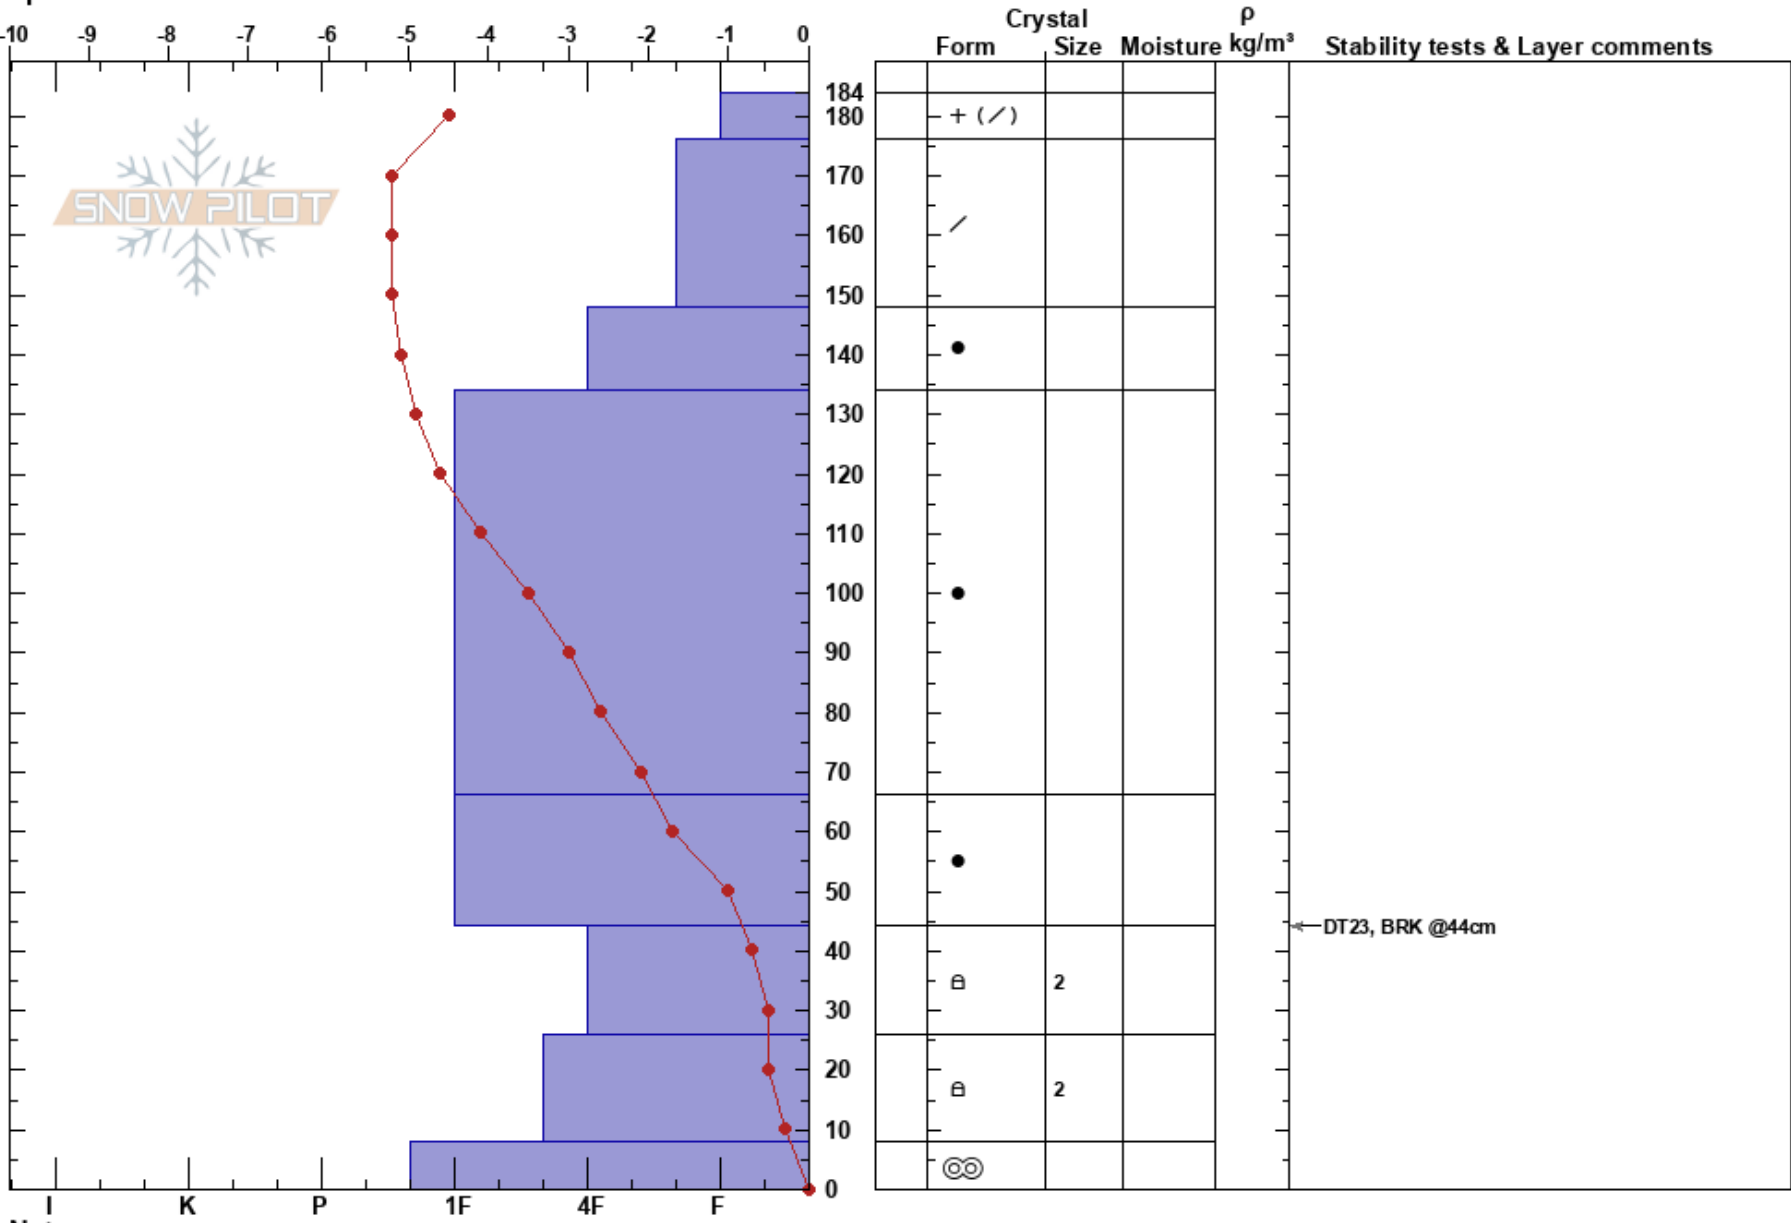

Julie's Backside
 La Sal Mountains
 UT
 Elevation: 10955 ft
 Aspect: 30°
 Specifics:

Dave Garcia
 01/10/2023 - 12:30pm
 Co-ord: 38.46470N, -109.25204W
 Slope Angle: 31°
 Wind Loading: no

Stability: Good
 Air Temperature: -4°C
 Sky Cover: OVC
 Precipitation: NO
 Wind: SW Light Breeze

HS: 184
 Layer Notes:
 44-26cm: Problematic layer

Notes: Winds calm at site of snow pit, sheltered location. Ridge top winds were strong out of S.