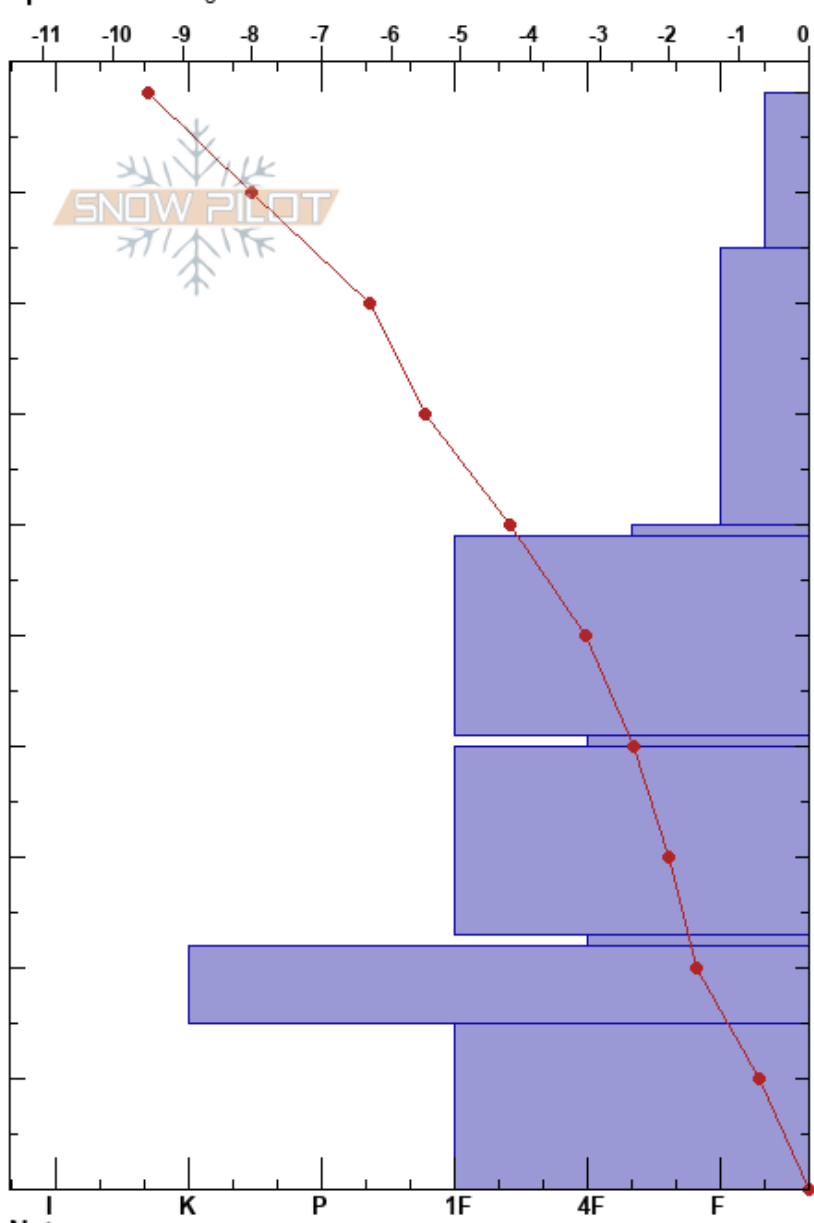

CliffWx 221127
 Monashee
 BC
 Elevation: 2022 m
 Aspect:

Laura Price
 27/11/2022 - 09:00
 Co-ord: 49.74137N, -118.92483W
 Slope Angle: 15°
 Wind Loading:

Stability:
 Air Temperature: -11°C
 Sky Cover: OVC
 Precipitation: S-1
 Wind: SW Moderate

HS:99
 PF: 35
 60-59cm: N0v 21 SH
 60-59cm: Problematic layer
 22-15cm: Nov 3

Specifics: Pit dug in a Ski Area

Depth (cm)	Crystal		Moisture	ρ kg/m ³	Stability tests & Layer comments
	Form	Size			
99	∩	2			
90	/	1-2	D		
80	/	1-2	D		
70	/	1-2	D		
60	∇	1-2	D		← CT28, RP @59cm 60-59cm: N0v 21 SH
50	•	0.5-1	D		
40	∇	2-3	D		← CT23, RP @39cm repeated
30	•	0.5-1	D		← CT13, PC @29cm repeated
20	☼ ⊙⊙	0.5-1	D		22-15cm: Nov 3 ← CT2, SP @14cm repeated
10	⊖	1-2	D		
0					