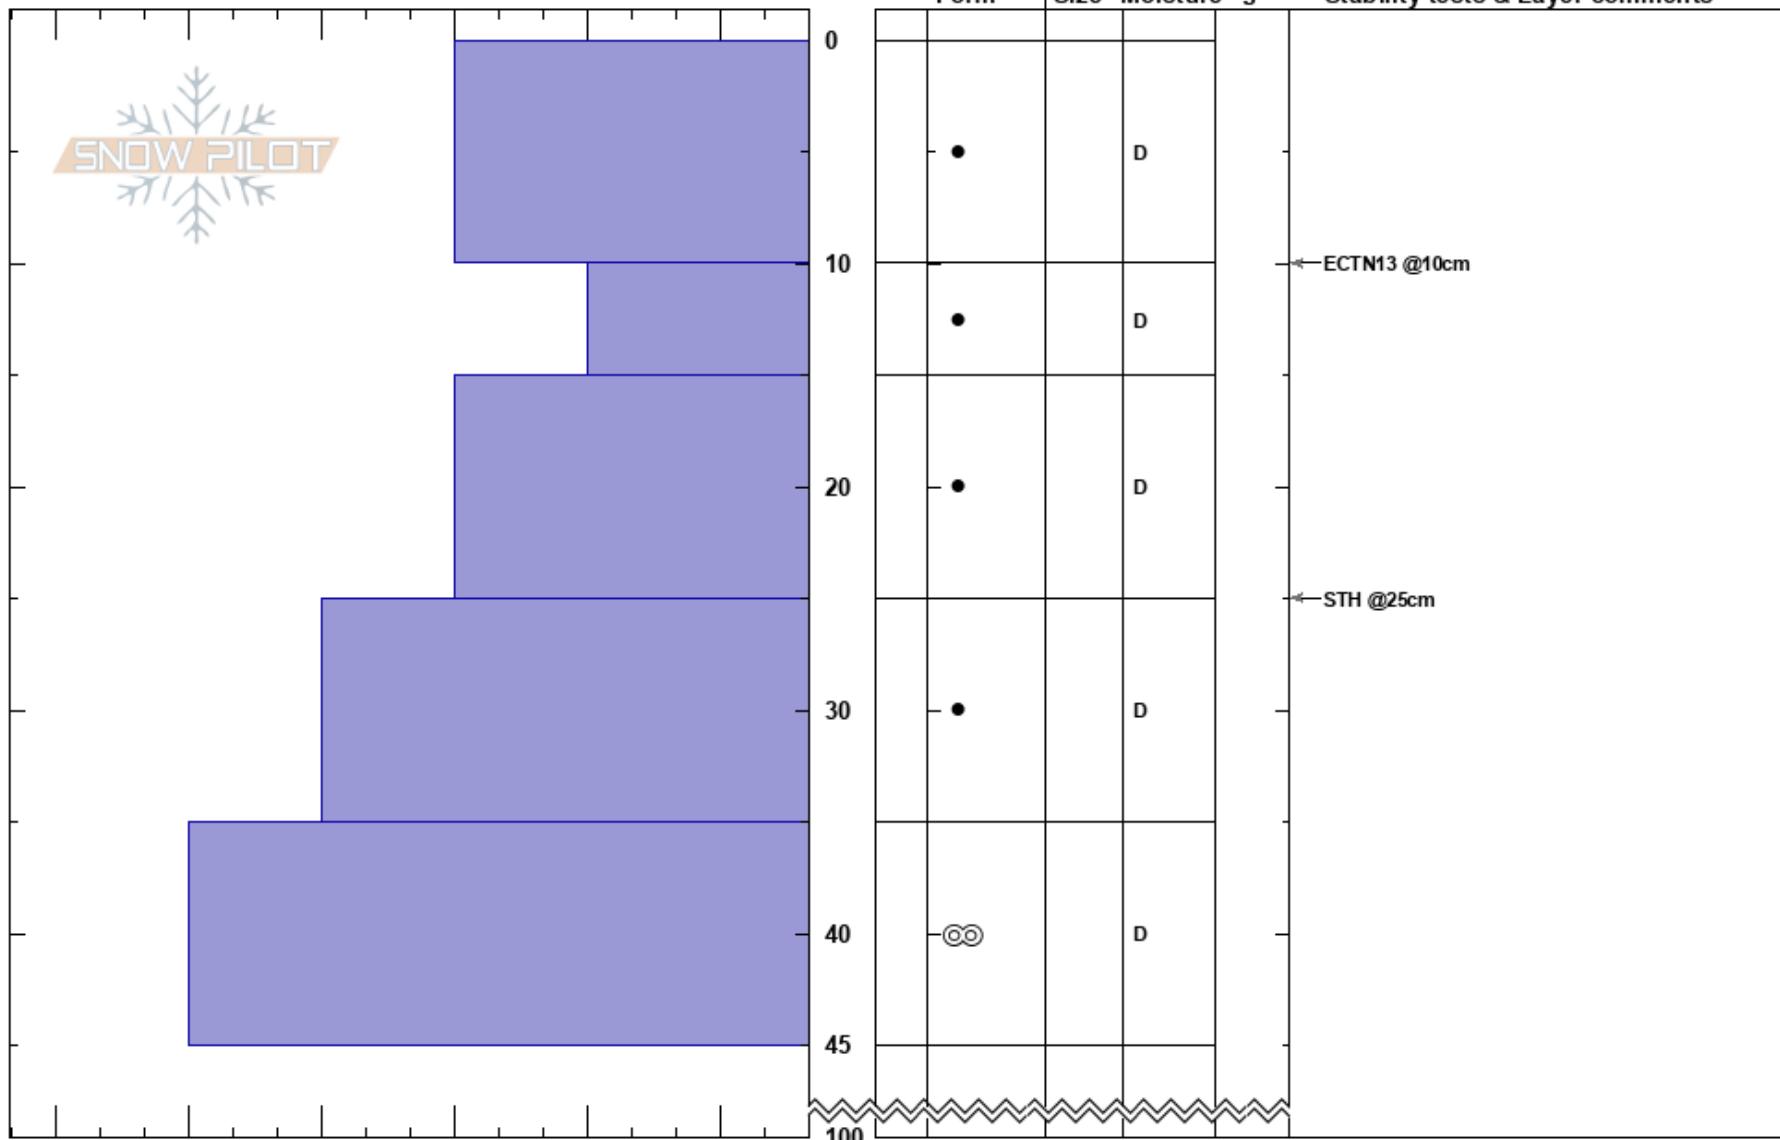

Kustøtinden
 Vesterålen
 Norway
Elevation: 700 m
Aspect: 115°
Specifics:

Steinar Karlsen
 28/12/2017 - 12:00
Co-ord: 68.65178N, 15.66530E
Slope Angle: 30°
Wind Loading:

Stability:
Air Temperature:
Sky Cover:
Precipitation:
Wind:

HS: 100
PF: 10
Layer Notes:

Notes: