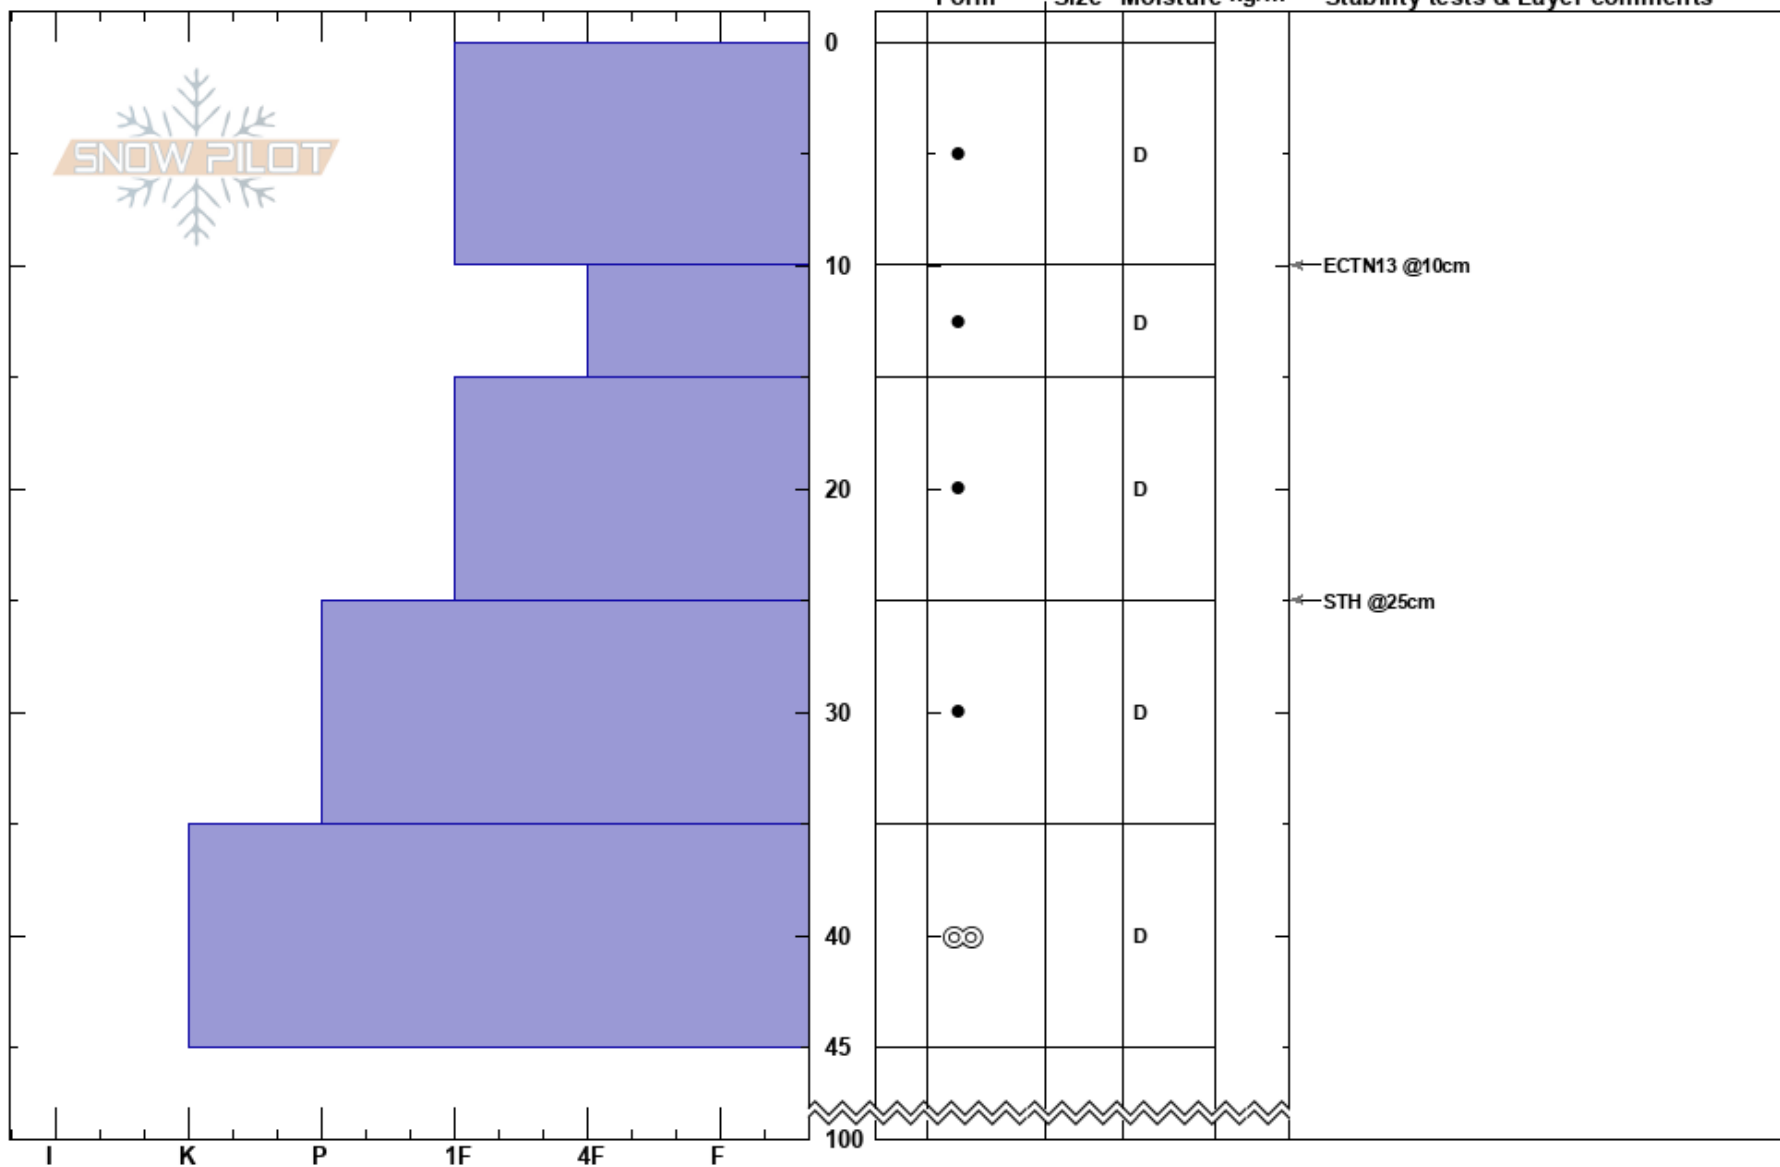

Kustøtinden
 Vesterålen
 Norway
Elevation: 700 m
Aspect: 115°
Specifics:

Steinar Karlsen
 28/12/2017 - 12:00
Co-ord: 68.65178N, 15.66530E
Slope Angle: 30°
Wind Loading:

Stability:
Air Temperature:
Sky Cover:
Precipitation:
Wind:

HS: 100
PF: 10
Layer Notes:

Notes: