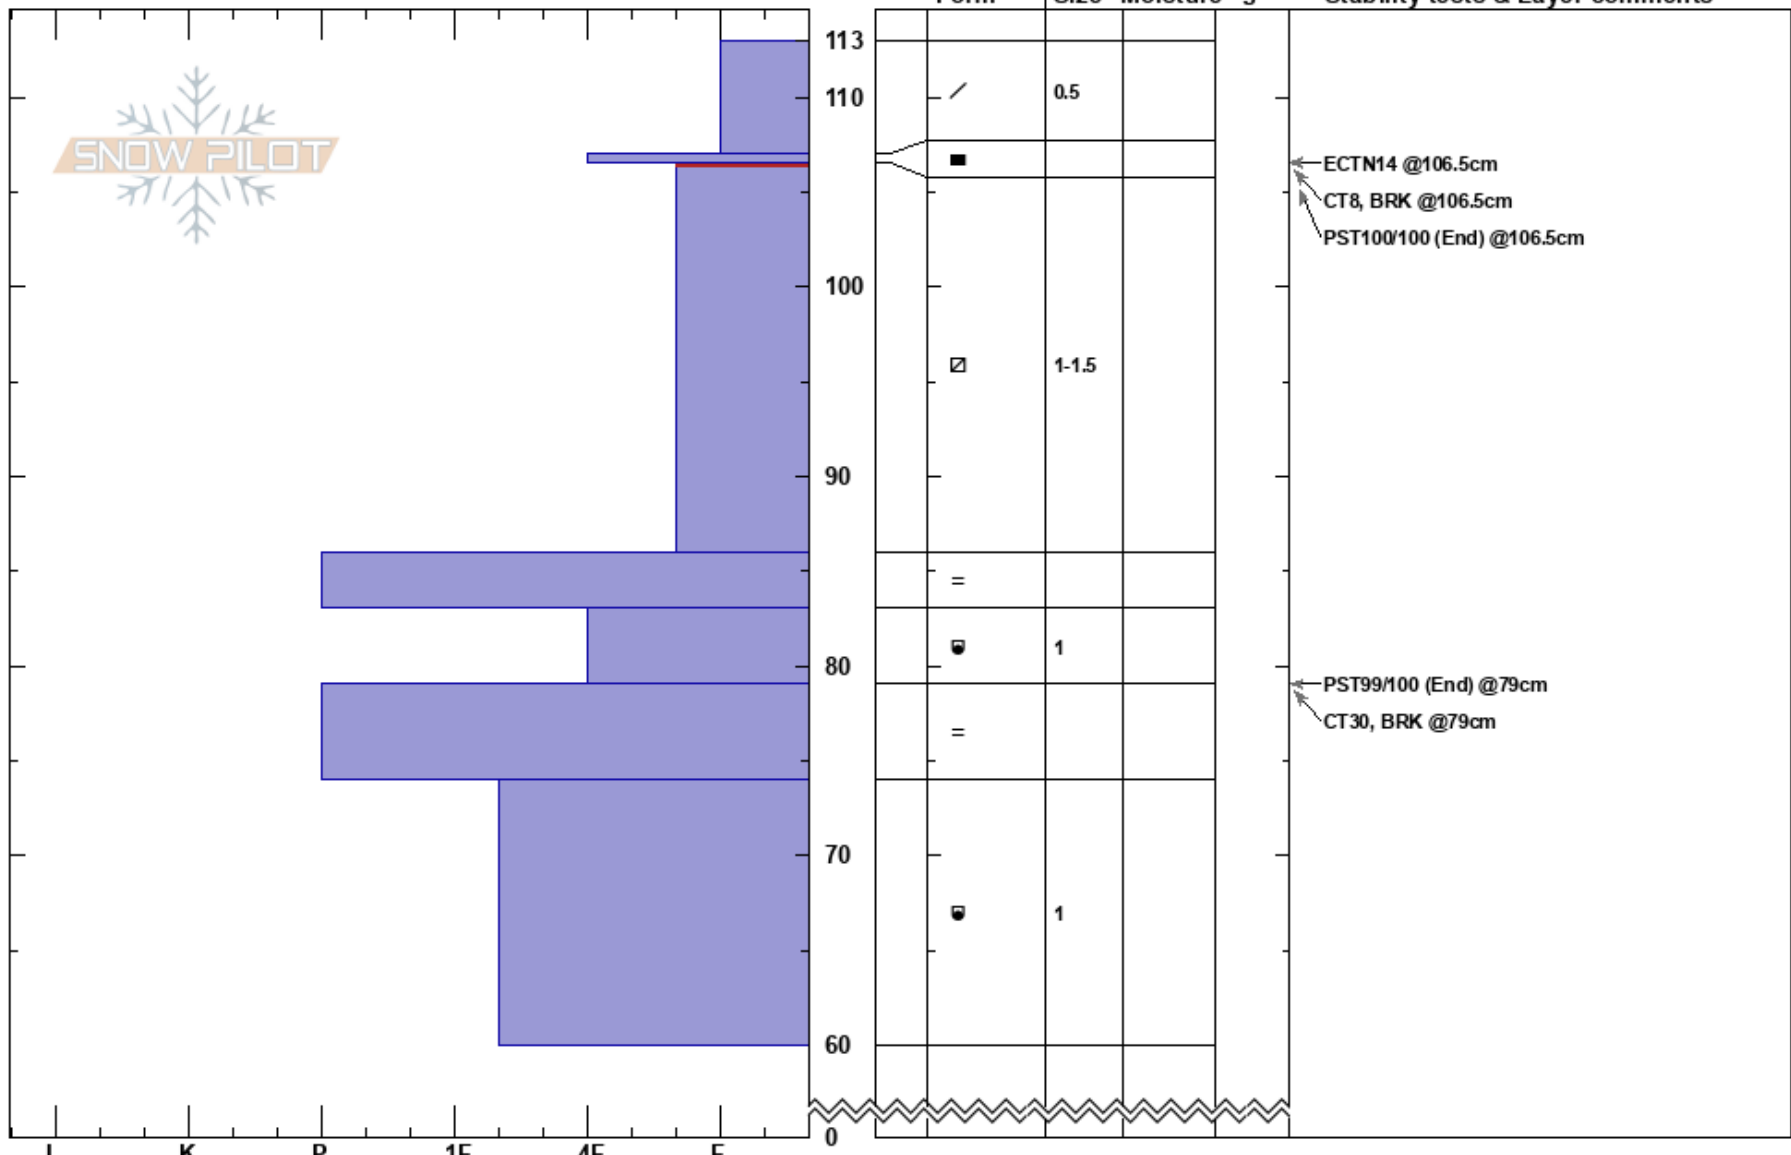

Tamarack Pk E Ridge  
 Carson Range  
 NV  
 Elevation: 9060 ft  
 Aspect: 3°  
 Specifics: We skied slope

Brandon Schwartz  
 12/28/2017 - 10:00am  
 Co-ord: 39.31267N, -119.90627W  
 Slope Angle: 18°  
 Wind Loading: previous

Stability: Good HS: 113 Layer Notes:  
 Air Temperature: 4.5°C PS: 10 106.5-86cm: Problematic layer  
 Sky Cover: FEW  
 Precipitation: NO  
 Wind: Calm

Notes: Pit dug in near treeline terrain.