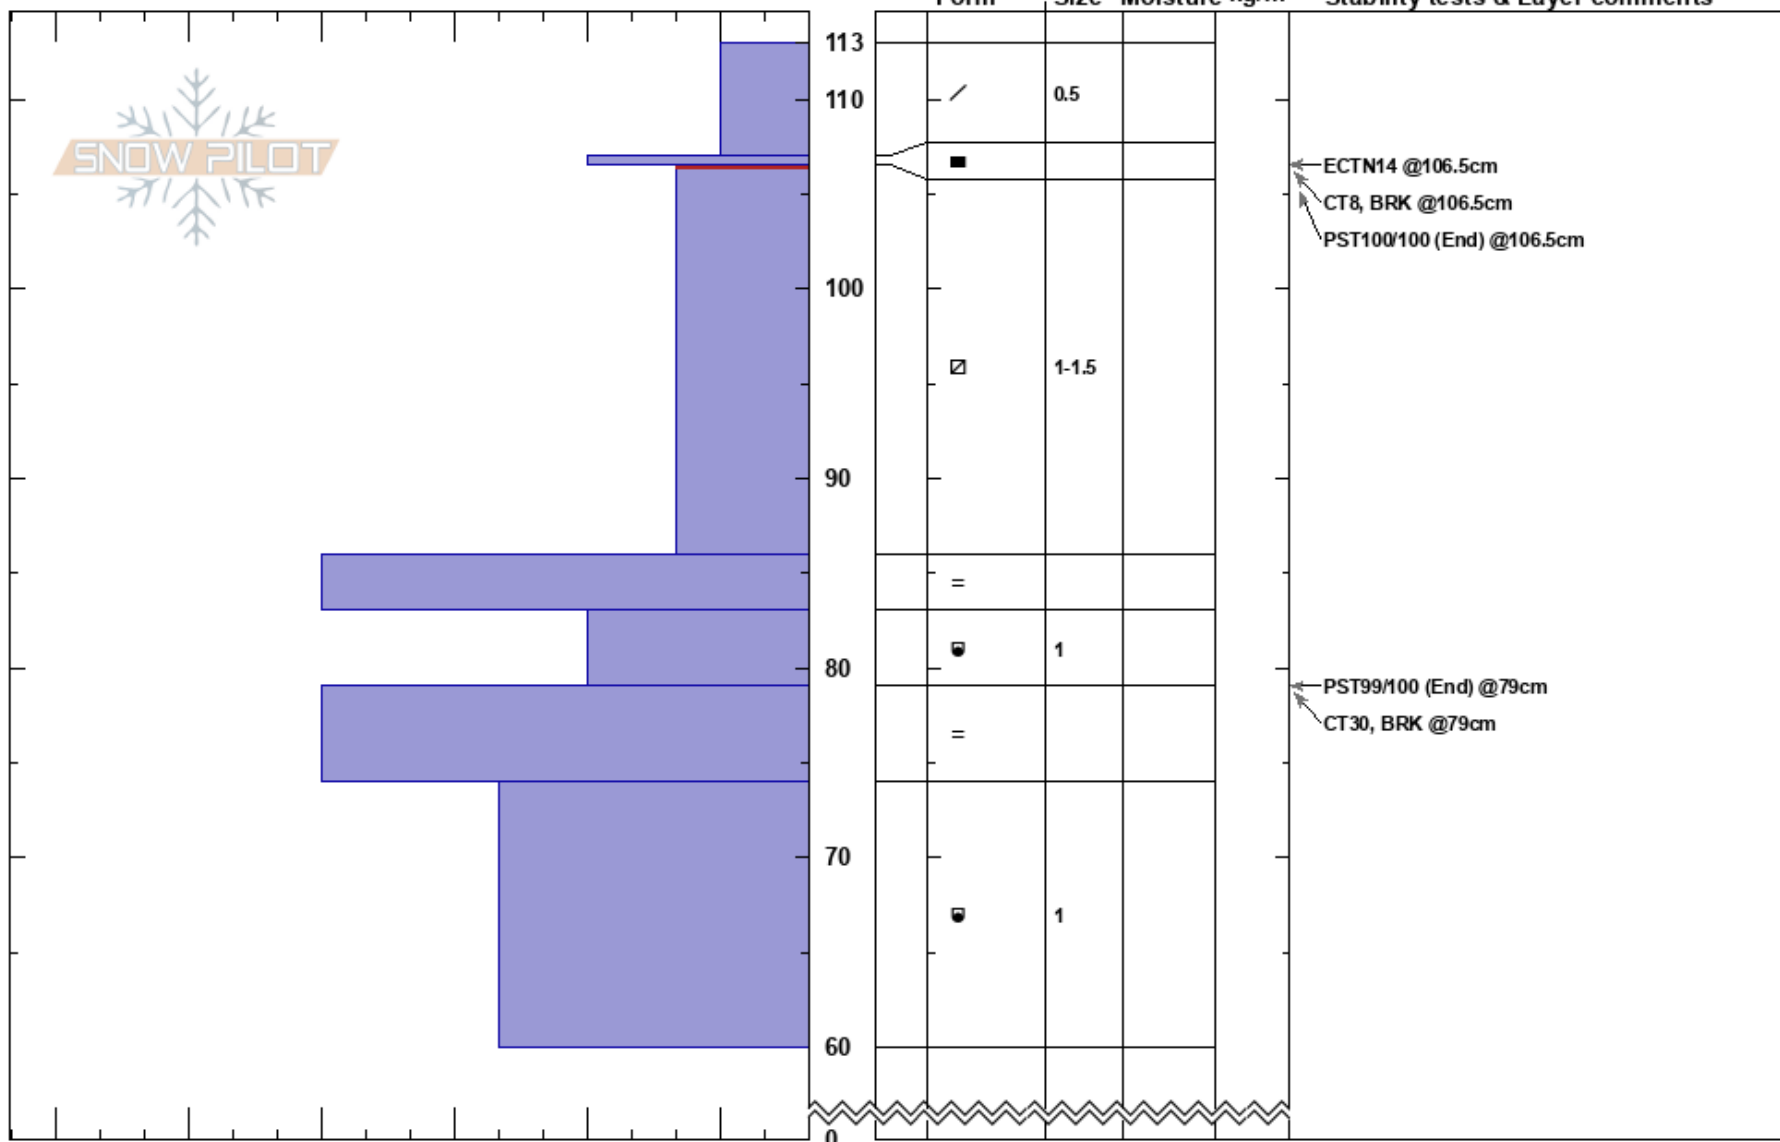

Tamarack Pk E Ridge
 Carson Range
 NV
 Elevation: 9060 ft
 Aspect: 3°
 Specifics: We skied slope

Brandon Schwartz
 12/28/2017 - 10:00am
 Co-ord: 39.31267N, -119.90627W
 Slope Angle: 18°
 Wind Loading: previous

Stability: Good HS: 113 Layer Notes:
 Air Temperature: 4.5°C PS: 10 106.5-86cm: Problematic layer
 Sky Cover: FEW
 Precipitation: NO
 Wind: Calm

Notes: Pit dug in near treeline terrain.