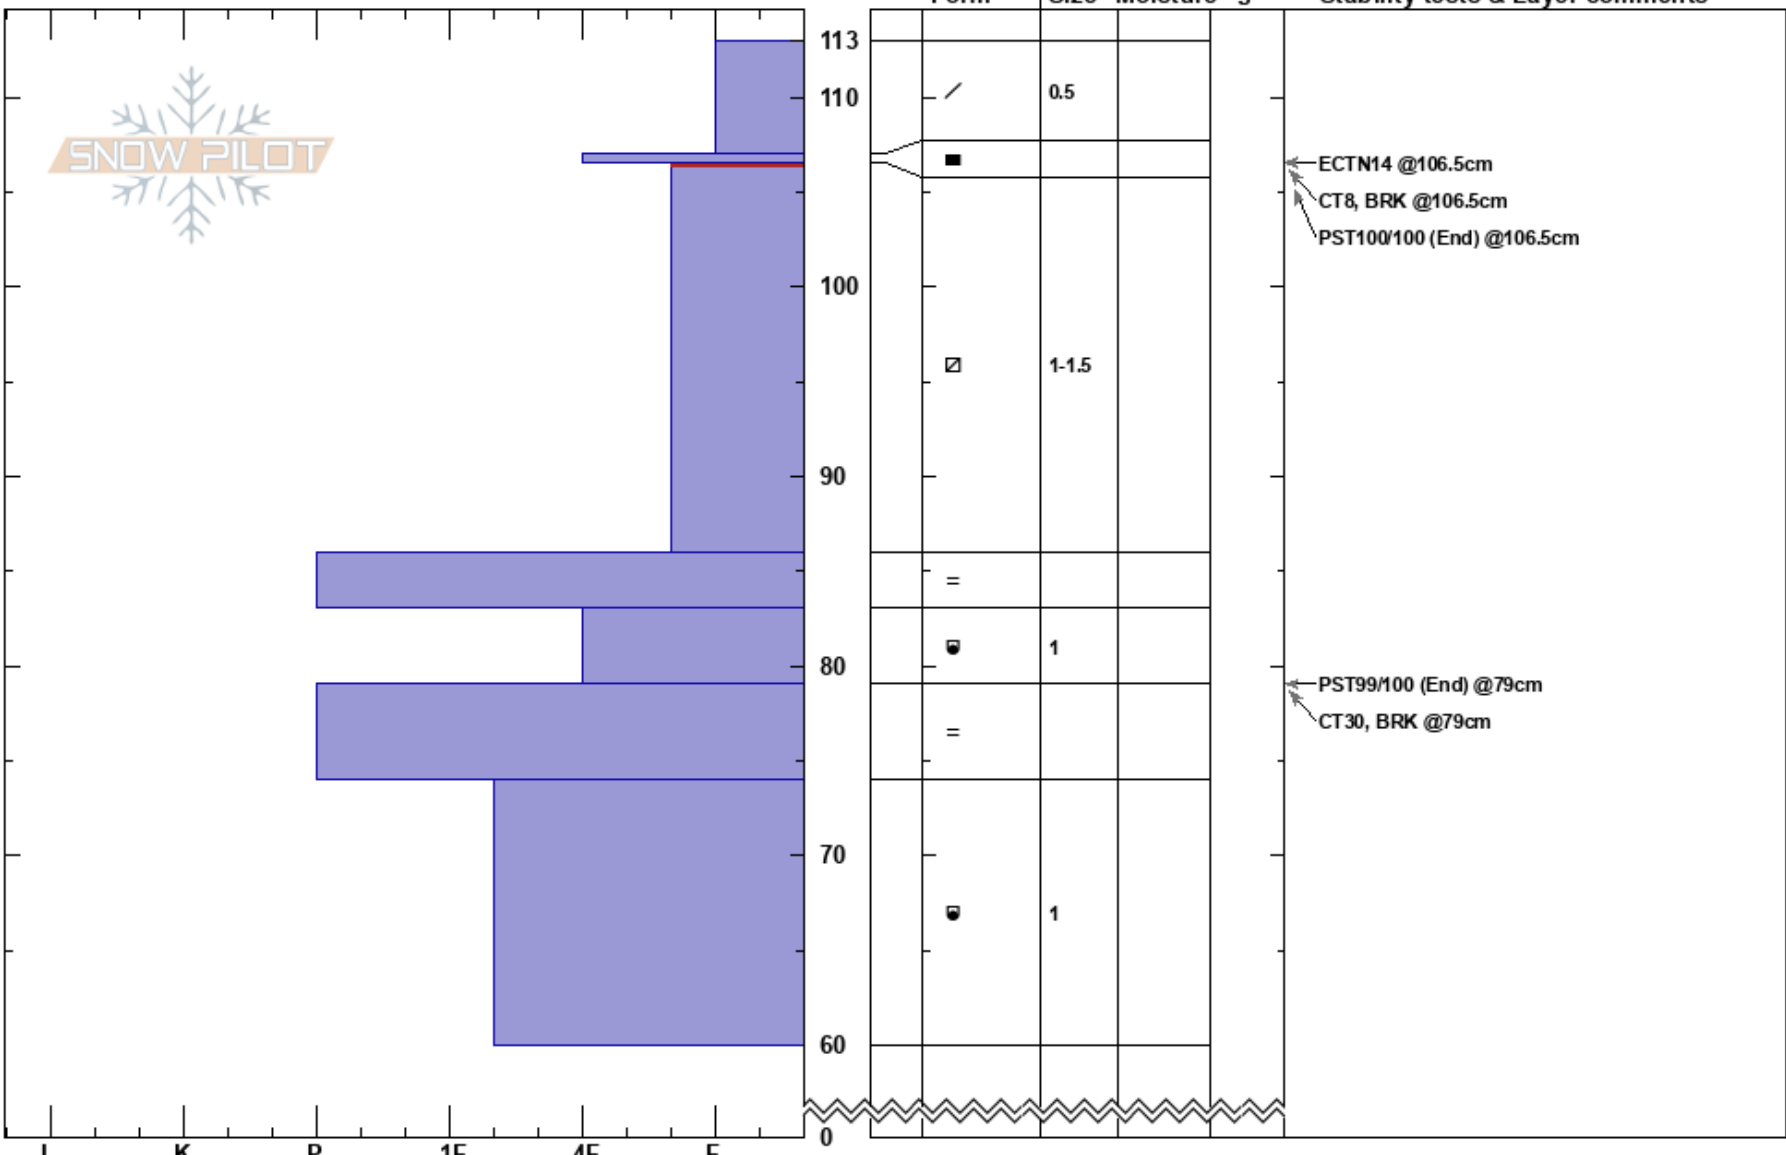

Tamarack Pk E Ridge
 Carson Range
 NV
 Elevation: 9060 ft
 Aspect: 3°
 Specifics: We skied slope

Brandon Schwartz
 12/28/2017 - 10:00am
 Co-ord: 39.31267N, -119.90627W
 Slope Angle: 18°
 Wind Loading: previous

Stability: Good HS: 113 Layer Notes:
 Air Temperature: 4.5°C PS: 10 106.5-86cm: Problematic layer
 Sky Cover: FEW
 Precipitation: NO
 Wind: Calm

Notes: Pit dug in near treeline terrain.