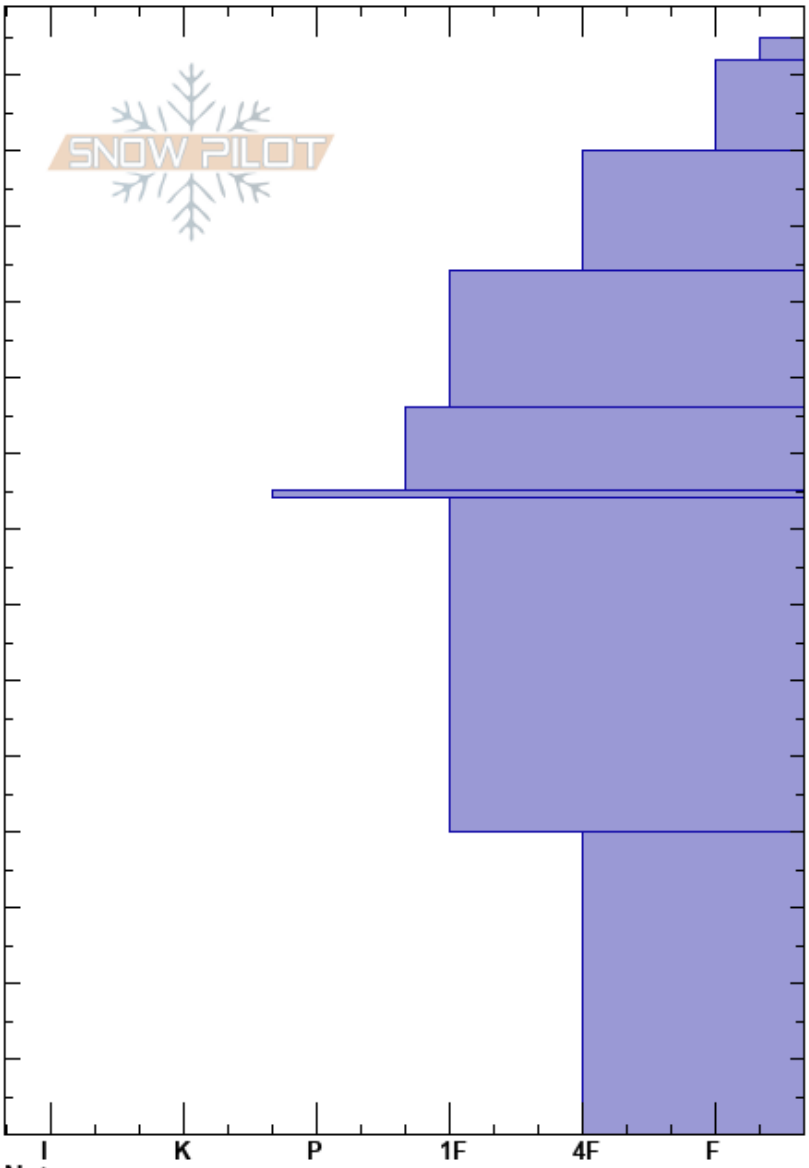

West Face 7900'  
 Bear River Range  
 UT  
 Elevation: 7859 ft  
 Aspect: W  
 Specifics:

paige pagnucco  
 01/08/2023 - 12:00pm  
 Co-ord: 41.94368N, -111.53686W  
 Slope Angle: 23°  
 Wind Loading:

Stability:  
 Air Temperature: -3°C  
 Sky Cover: BKN  
 Precipitation: NO  
 Wind: Calm

HS: 145  
 Layer Notes:  
 130-114cm: Problematic layer

Height (cm)	Crystal		Moisture	$\rho$ kg/m <sup>3</sup>	Stability tests & Layer comments
	Form	Size			
145					
140	+ (∅)				
130	/				
120	/				
110	•				
100					
90	•				
85	=				
80					
70					
60					
50					
40					
30					
20	□	2-2.5			
10					
0					ECTX