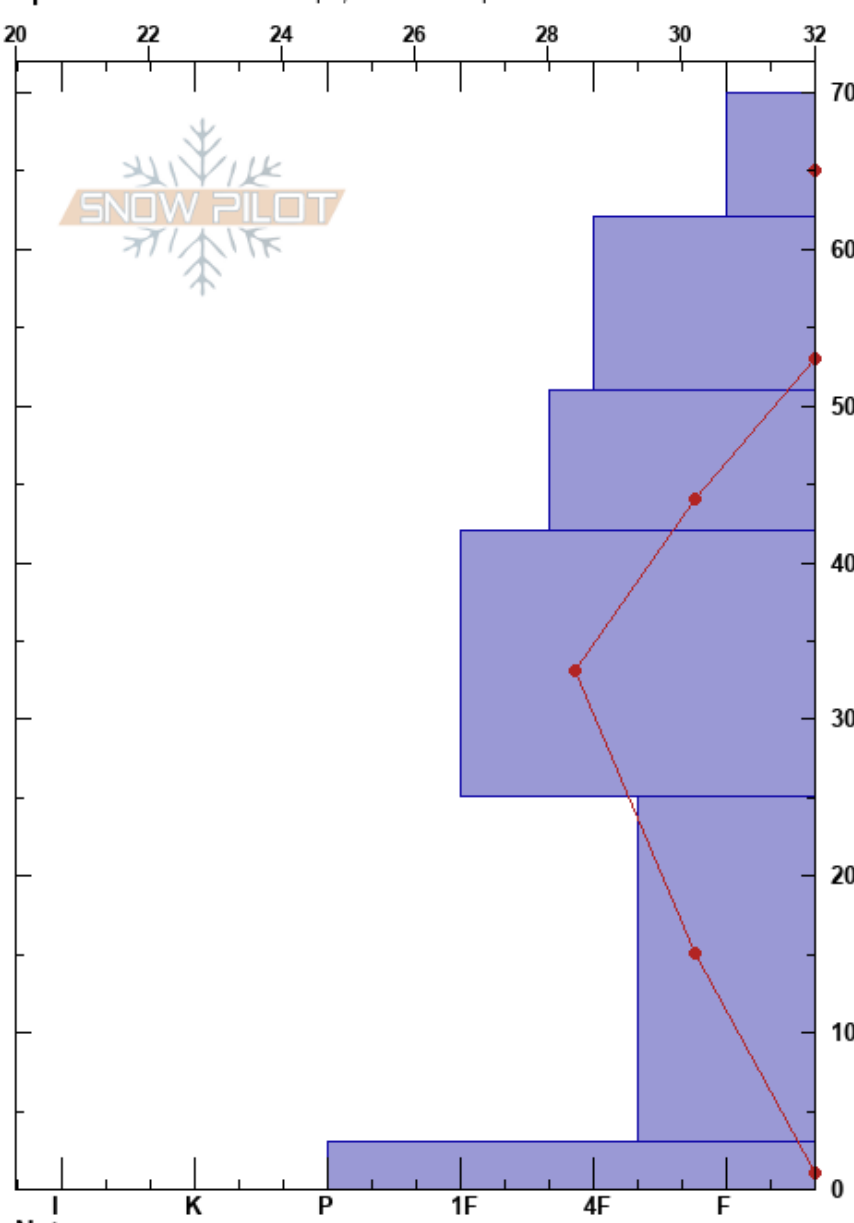

Lick Creek Backside
 Gallatin Range-N
 MT
 Elevation: 7820 ft
 Aspect: 134°
 Specifics: Ski tracks on slope; We skied slope

Wyatt Hubbard
 01/07/2023 - 2:34pm
 Co-ord: 45.52611N, -110.95389W
 Slope Angle: 21°
 Wind Loading: no

Stability: **HS:70**
 Air Temperature: 32°F
 Sky Cover: SCT
 Precipitation: NO
 Wind: Calm
 Layer Notes:
 25-3cm: Problematic layer

| Form | Crystal | | Moisture | ρ kg/m ³ | Stability tests & Layer comments |
|------|---------|--|----------|-----------------------------|----------------------------------|
| | Size | | | | |
| | | | | | |
| | | | | | |
| | | | | | |
| | | | | | ← CT22 @42cm |
| | | | | | |
| | | | | | ← STM @25cm |
| | | | | | |
| | | | | | |
| | | | | | |