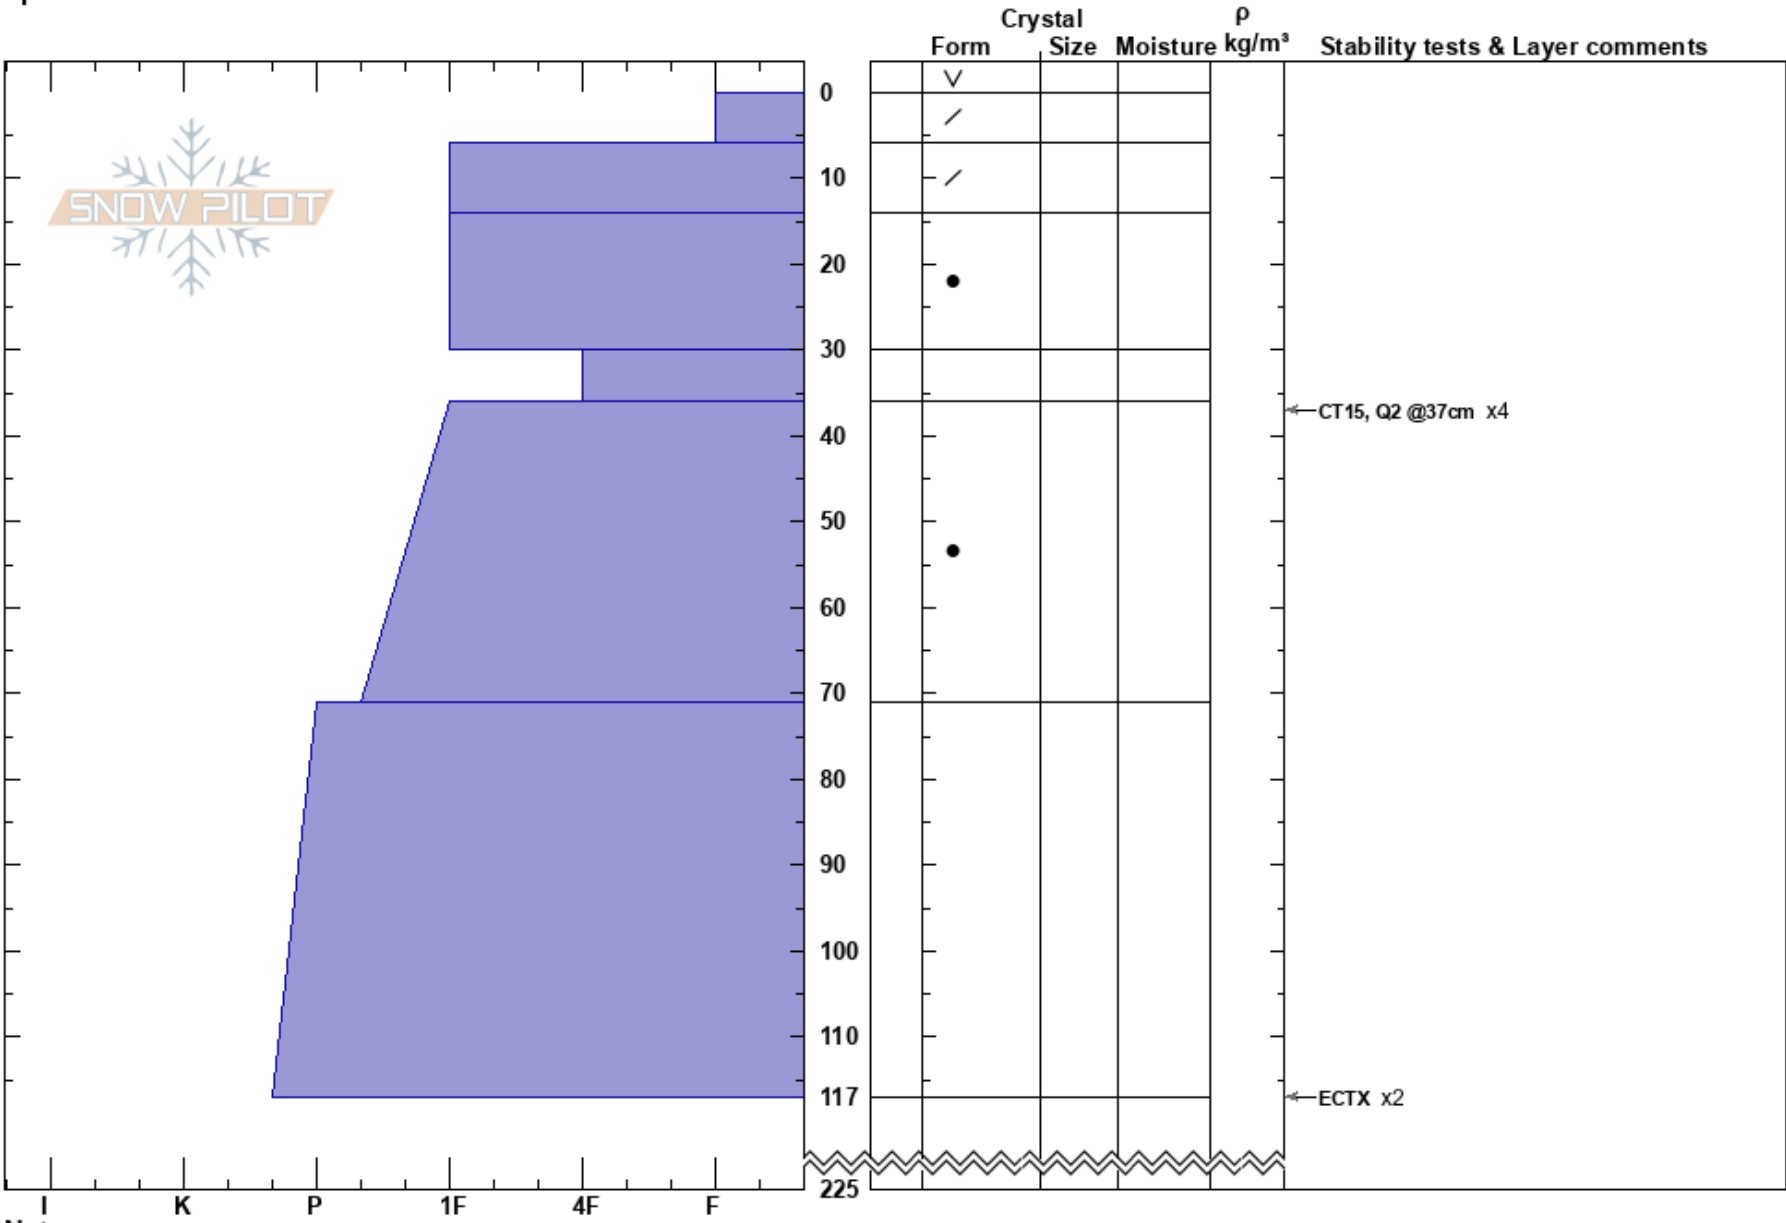

Top Porky
 Northern Wasatch
 UT
 Elevation: 8400 ft
 Aspect: 120°
 Specifics:

Kory Davis
 01/07/2023 - 12:00pm
 Co-ord:
 Slope Angle: 17°
 Wind Loading:

Stability: HS:225
 Air Temperature: 30-36cm: Problematic layer
 Sky Cover:
 Precipitation:
 Wind: