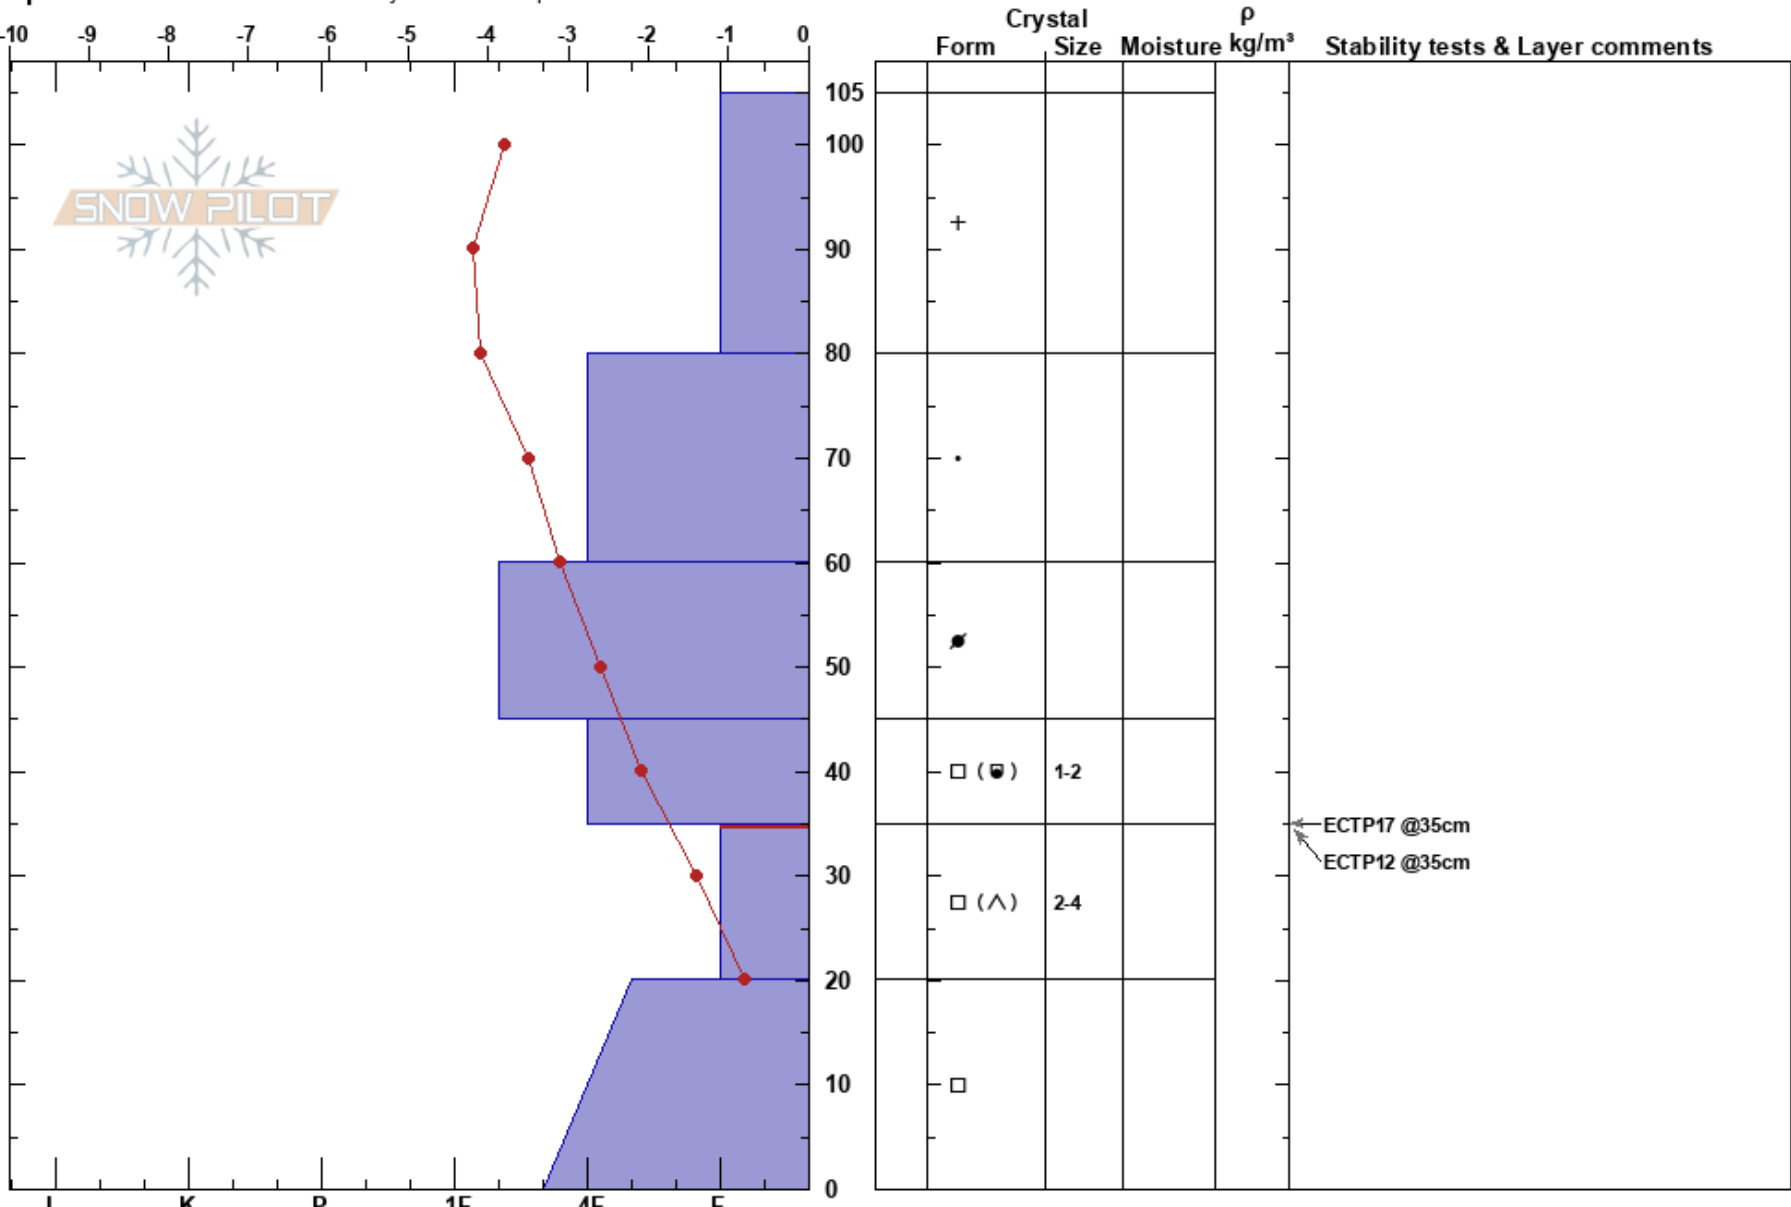

BeaverMountain S ridge toby weed
 Bear River Range 01/06/2023 - 3:00pm
 UT
Elevation: 8483 ft
Aspect: W
Specifics: Recent avalanche activity on similar slopes

Stability: Fair **HS:** 105 **Layer Notes:**
Air Temperature: -4.8°C **PF:** 105 35-20cm: Problematic layer
Sky Cover: OVC **PS:** 25
Precipitation: S2
Wind: W Moderate