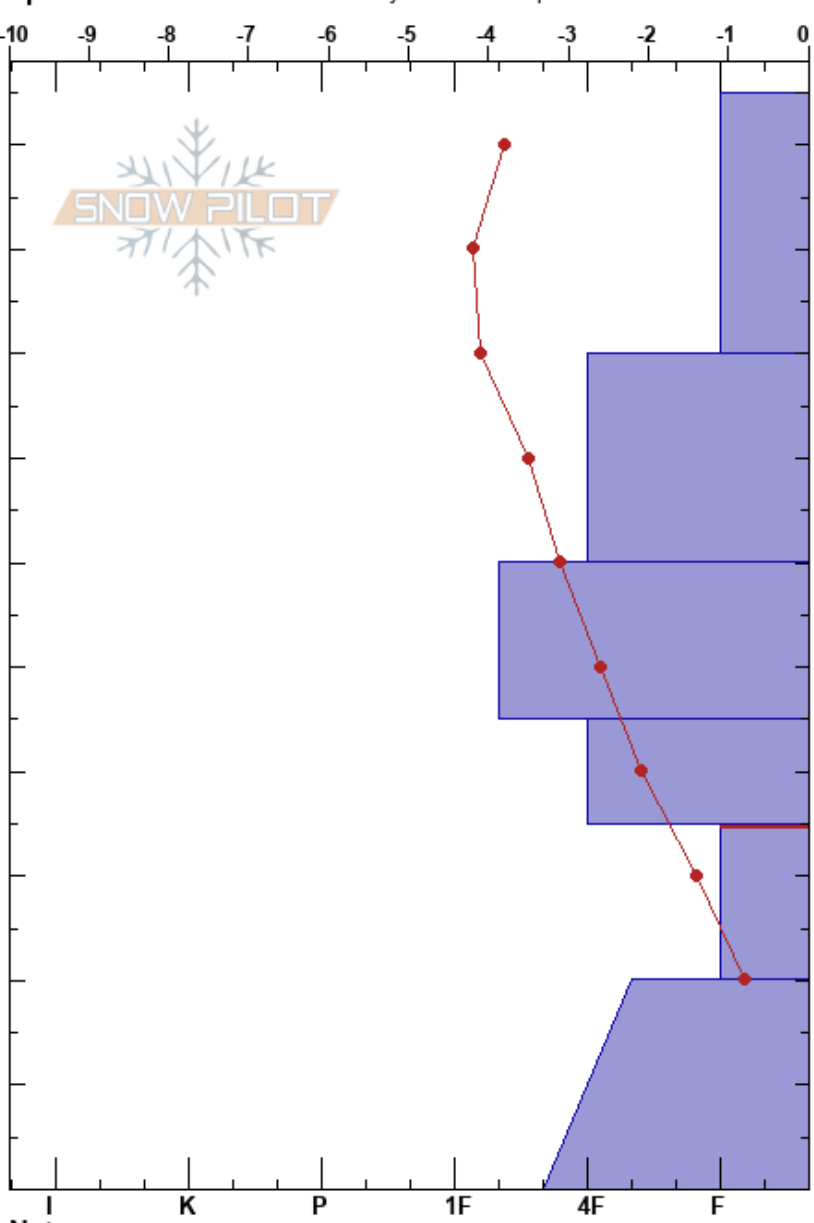

BeaverMountain S ridge toby weed
 Bear River Range 01/06/2023 - 3:00pm
 UT
Elevation: 8483 ft
Aspect: W
Specifics: Recent avalanche activity on similar slopes

Stability: Fair **HS:** 105 **Layer Notes:**
Air Temperature: -4.8°C **PF:** 105 35-20cm: Problematic layer
Sky Cover: OVC **PS:** 25
Precipitation: S2
Wind: W Moderate

Height (cm)	Crystal		Moisture	ρ kg/m ³	Stability tests & Layer comments
	Form	Size			
105					
90	+				
80					
70	.				
60					
50	•				
40	□ (⬇)	1-2			
30	□ (∧)	2-4			← ECTP17 @35cm ← ECTP12 @35cm
20					
10	□				
0					