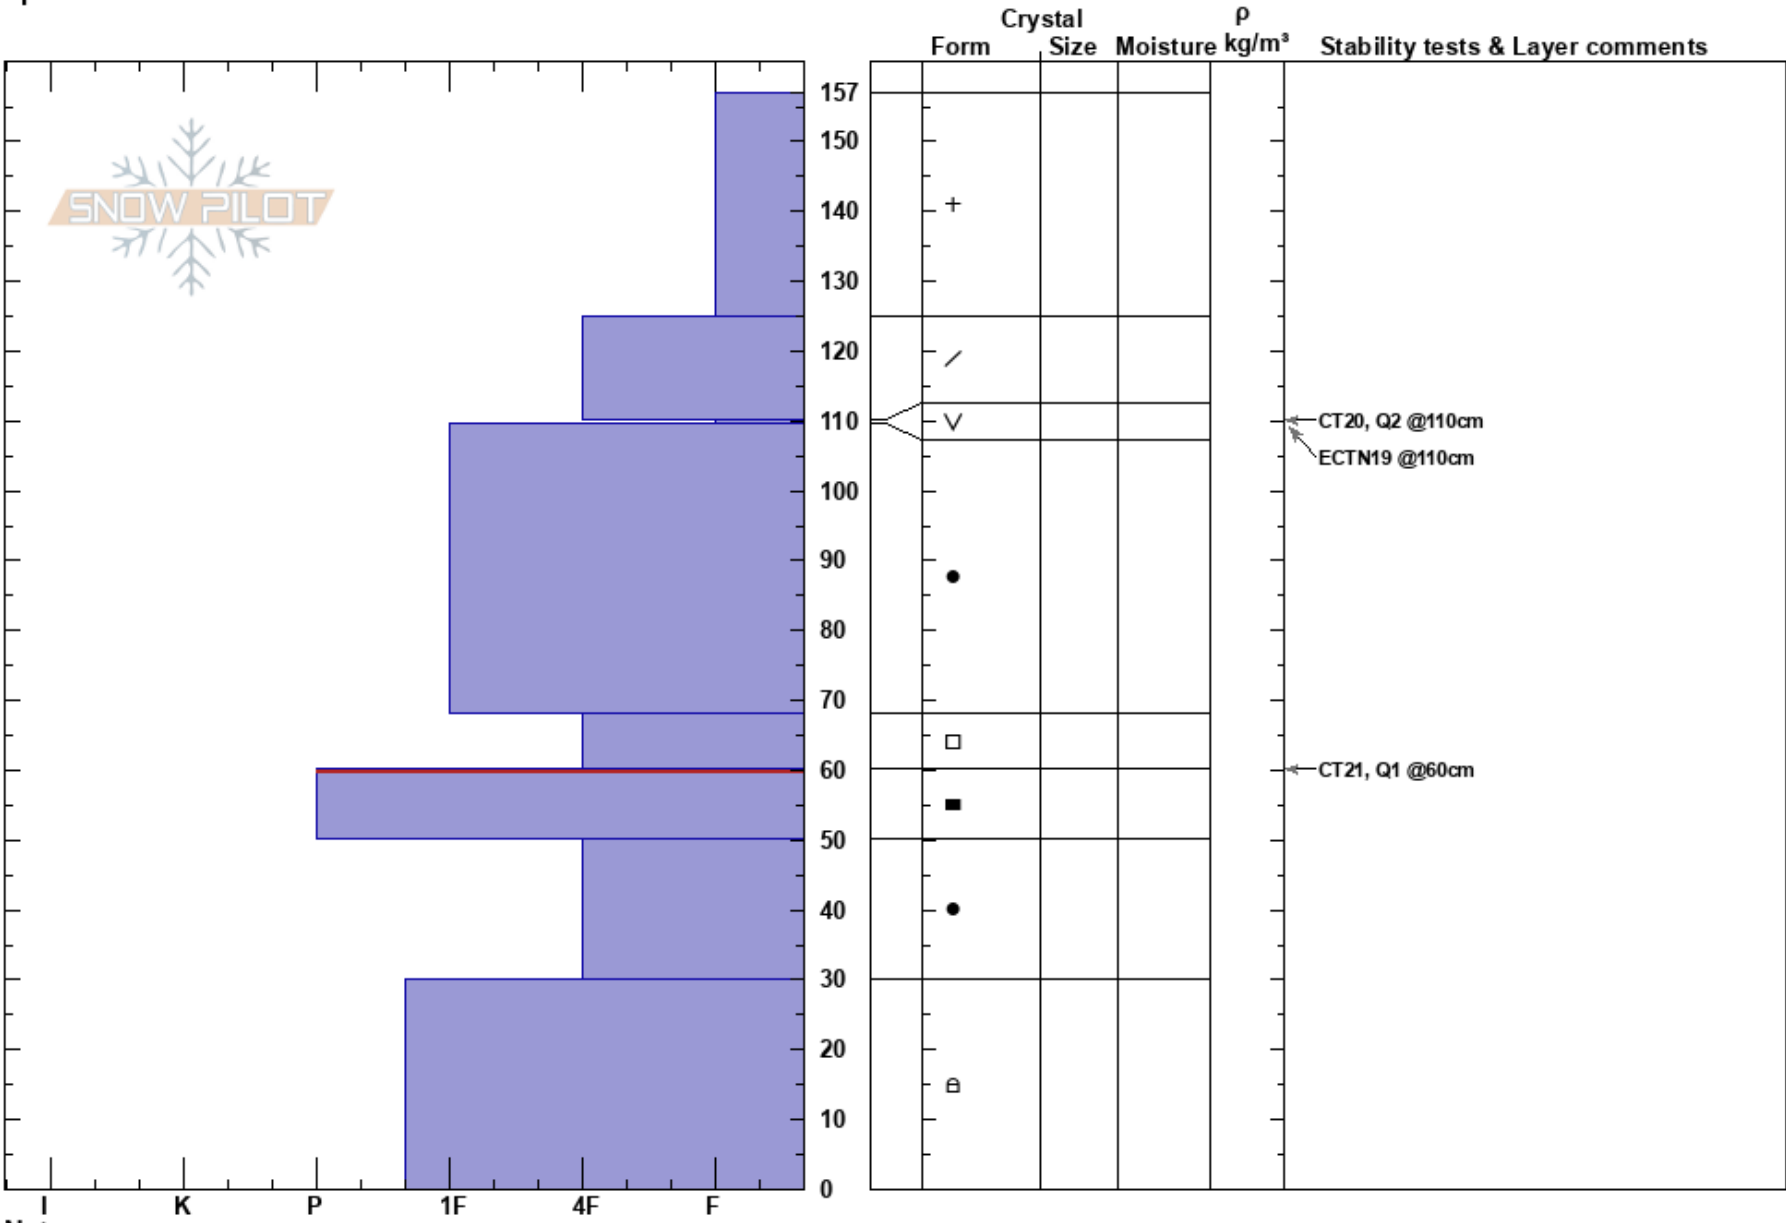

Rattlesnake12_27_2017
 Rattlesnake Mtns
 MT
 Elevation: 7400 ft
 Aspect: 0°
 Specifics:

Travis Craft
 12/27/2017 - 10:15am
 Co-ord: 47.03531N, -113.98879W
 Slope Angle: 0°
 Wind Loading:

Stability:
 Air Temperature: -10°C
 Sky Cover: OVC
 Precipitation: S2
 Wind: W Moderate

HS: 157
 PF: 70 60-50cm: Problematic layer

Layer Notes:

Notes: Rattlesnake study plot