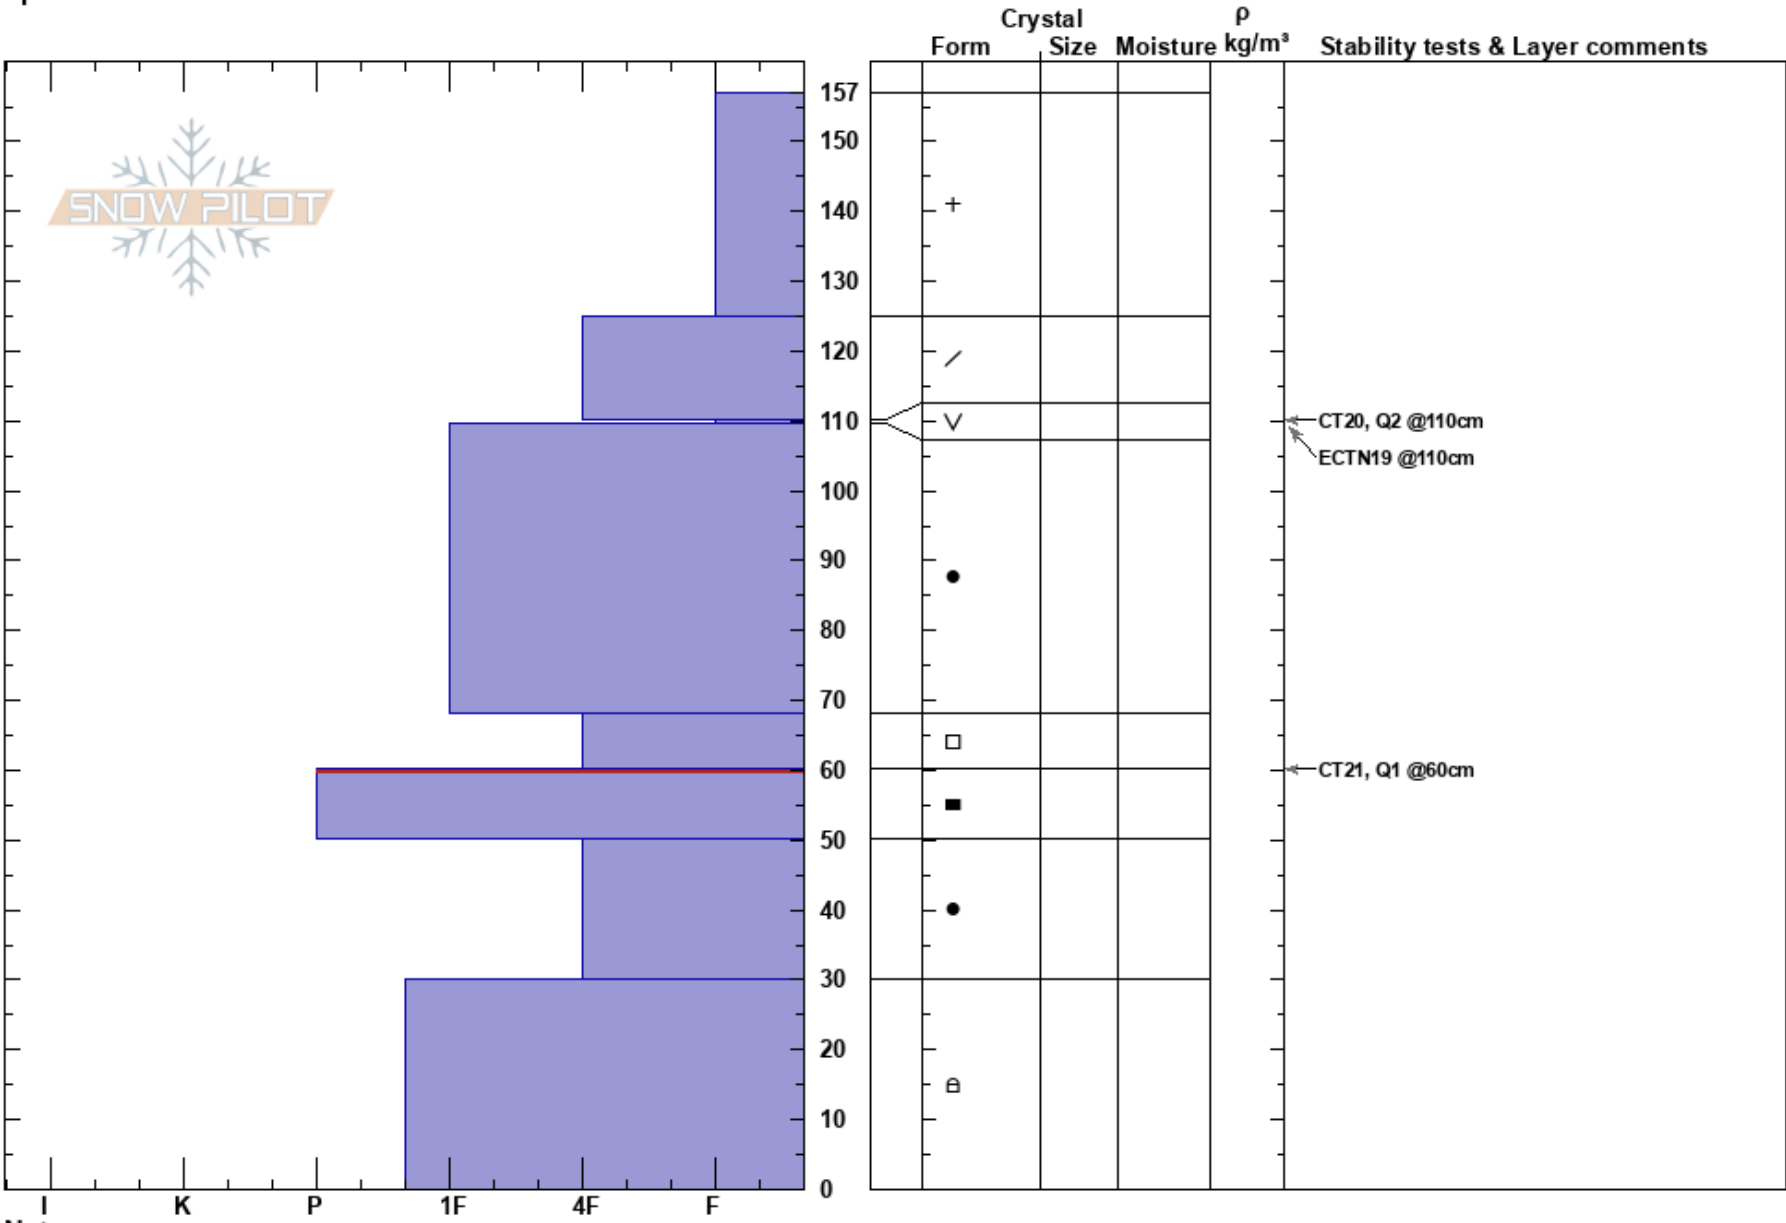

Rattlesnake12\_27\_2017  
 Rattlesnake Mtns  
 MT  
 Elevation: 7400 ft  
 Aspect: 0°  
 Specifics:

Travis Craft  
 12/27/2017 - 10:15am  
 Co-ord: 47.03531N, -113.98879W  
 Slope Angle: 0°  
 Wind Loading:

Stability:  
 Air Temperature: -10°C  
 Sky Cover: OVC  
 Precipitation: S2  
 Wind: W Moderate

HS: 157  
 PF: 70 60-50cm: Problematic layer

Layer Notes:

Notes: Rattlesnake study plot