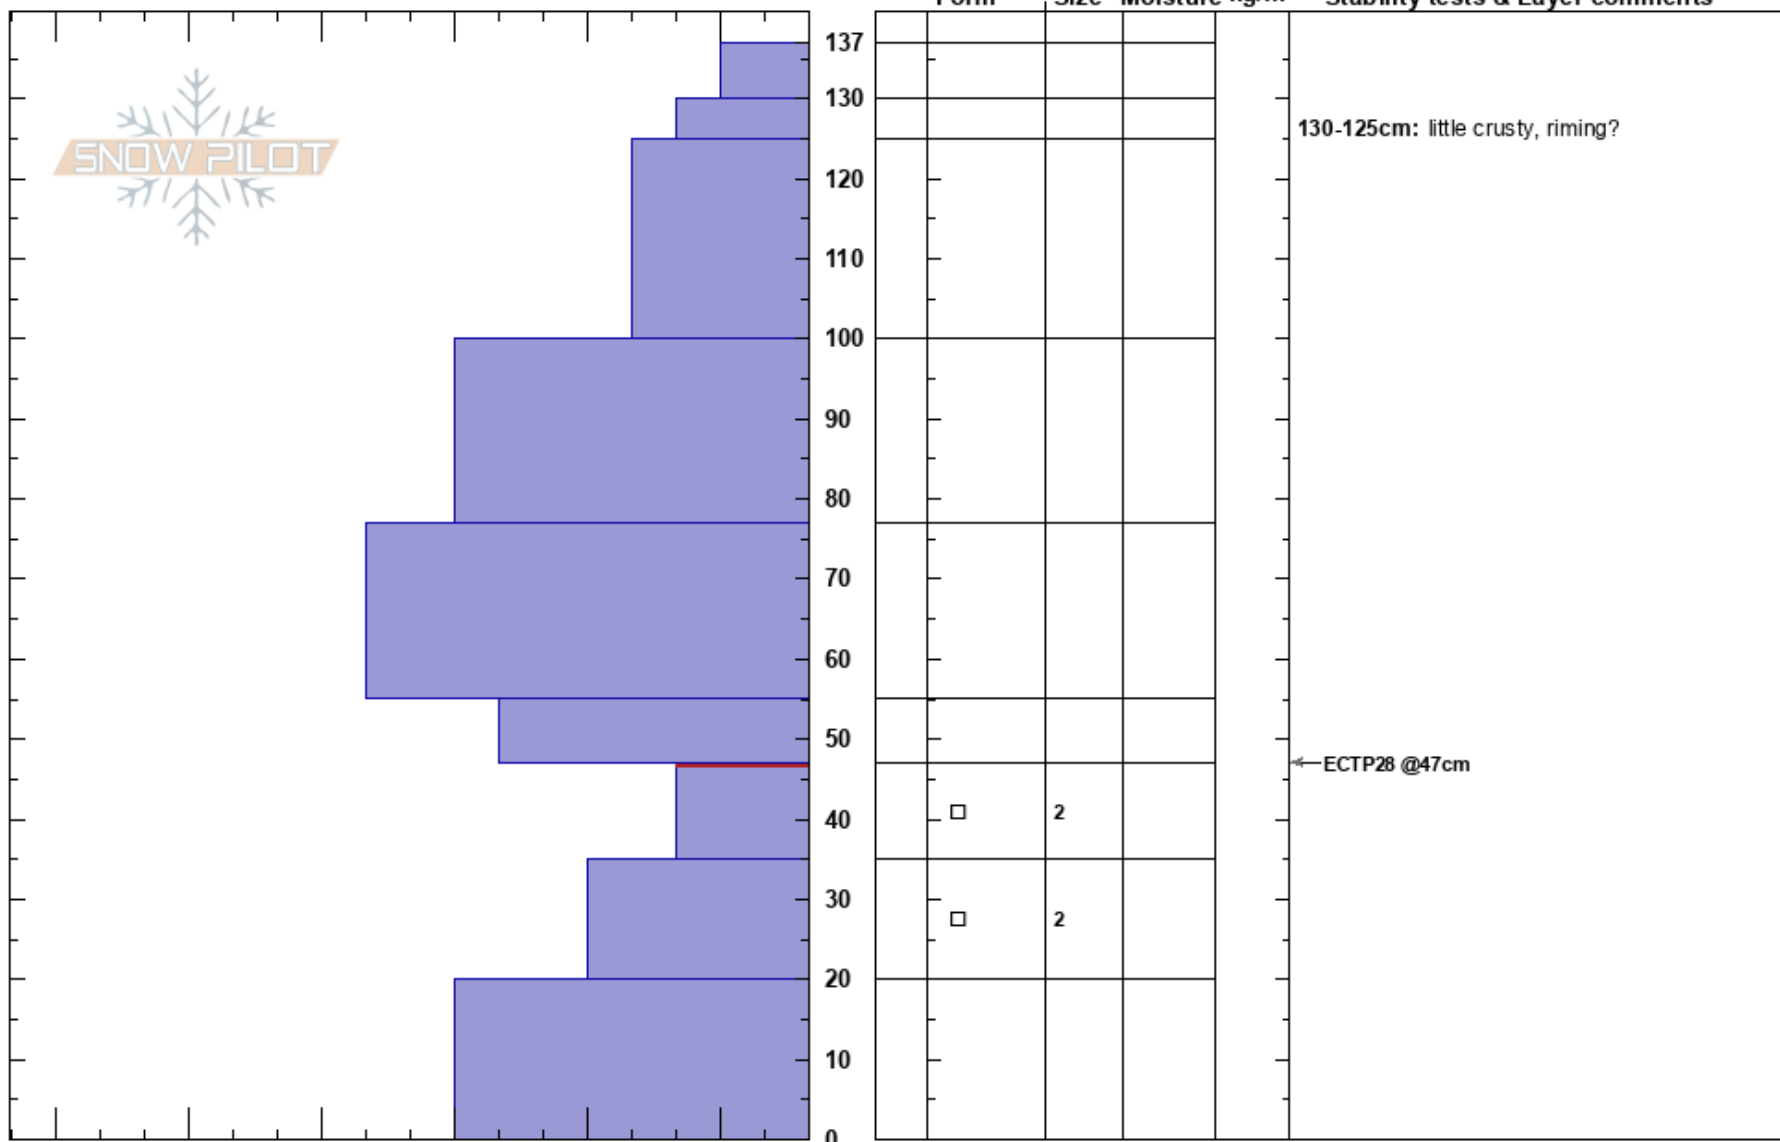

Margarethe #2
 Central Wasatch
 UT
 Elevation: 8245 ft
 Aspect: 310°
 Specifics:

Mark Staples
 01/04/2023 - 12:40pm
 Co-ord: 40.82355N, -111.74157W
 Slope Angle: 30°
 Wind Loading:

Stability:
 Air Temperature:
 Sky Cover:
 Precipitation:
 Wind:

HS: 137
 Layer Notes:
 130-125cm: little crusty, riming?
 47-35cm: Problematic layer

Notes: Very obvious facets from mid November. Still softer than I expected. Looking better with an ECTP score in the upper 20's but hard to fully trust these facets just yet.