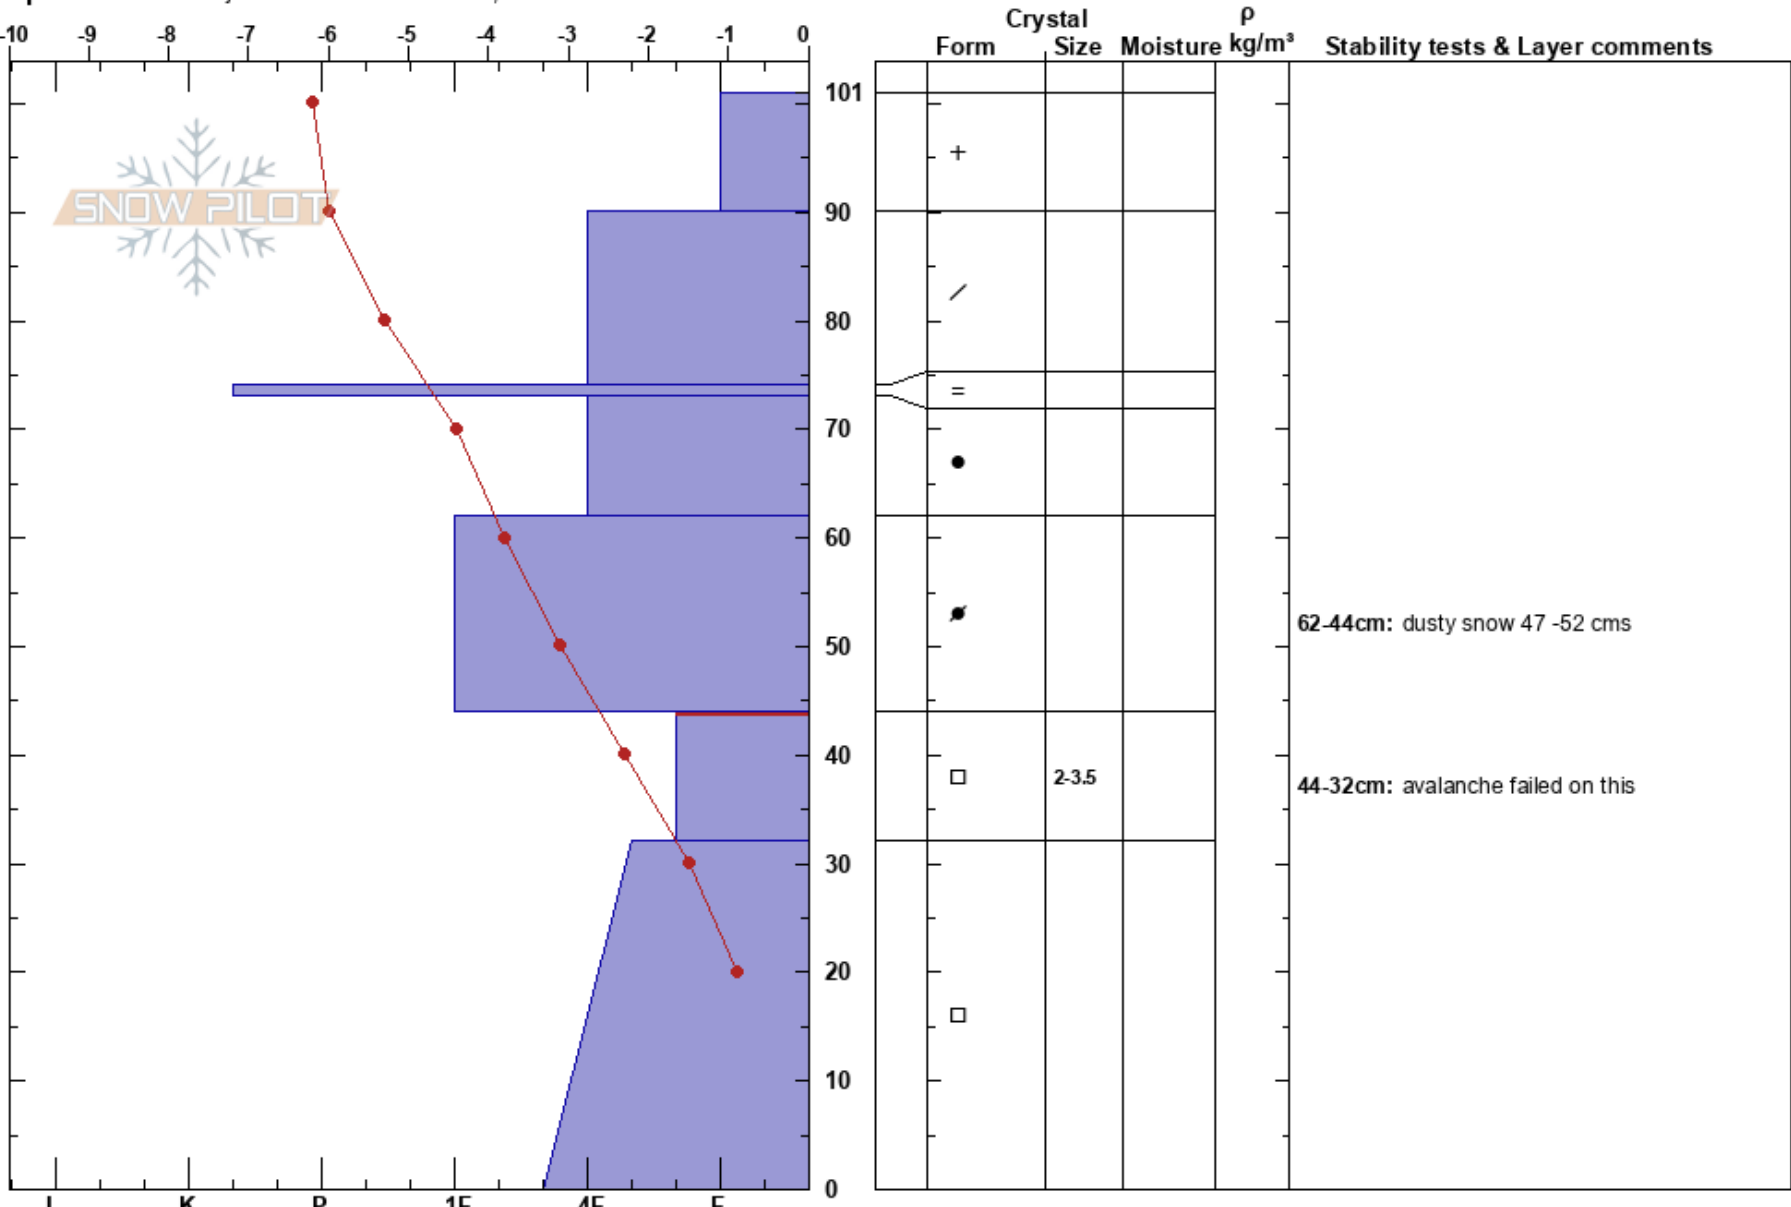

RedPineRidge Av crown toby weed  
 Bear River Range 01/04/2023 - 1:00pm  
 UT  
**Elevation:** 8850 ft  
**Aspect:** E  
**Specifics:** Pit is adjacent to avalanche: crown;

**Stability:**  
**Air Temperature:** -7.5°C  
**Sky Cover:** BKN  
**Precipitation:** NO  
**Wind:** W Moderate

**HS:** 101  
**Layer Notes:**  
 62-44cm: dusty snow 47 -52 cms  
 44-32cm: avalanche failed on this  
 44-32cm: Problematic layer

**Notes:** pit near middle of crown where slab and HS was pretty thin...very poor snow structure