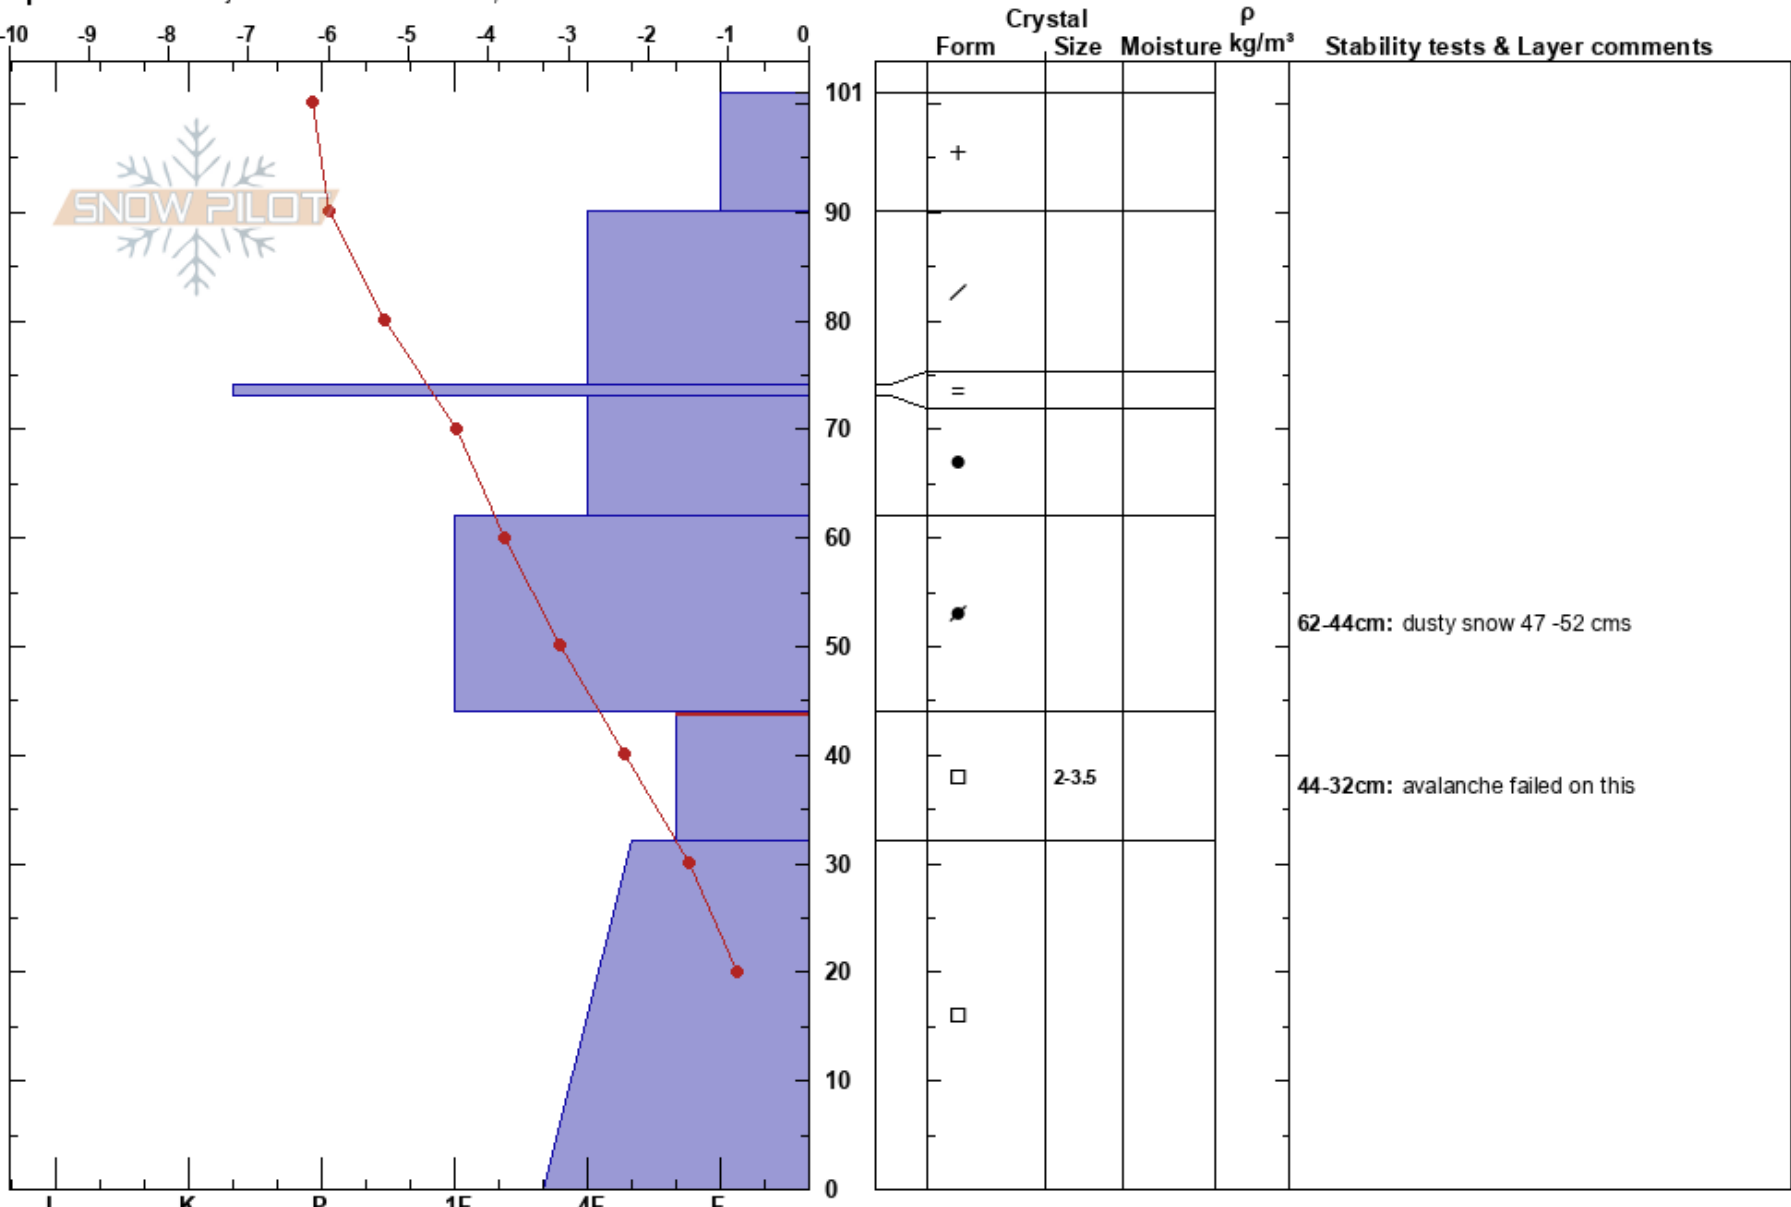

RedPineRidge Av crown toby weed
 Bear River Range 01/04/2023 - 1:00pm
 UT
Elevation: 8850 ft
Aspect: E
Specifics: Pit is adjacent to avalanche: crown;

Stability:
Air Temperature: -7.5°C
Sky Cover: BKN
Precipitation: NO
Wind: W Moderate

HS: 101
Layer Notes:
 62-44cm: dusty snow 47 -52 cms
 44-32cm: avalanche failed on this
 44-32cm: Problematic layer

Notes: pit near middle of crown where slab and HS was pretty thin...very poor snow structure