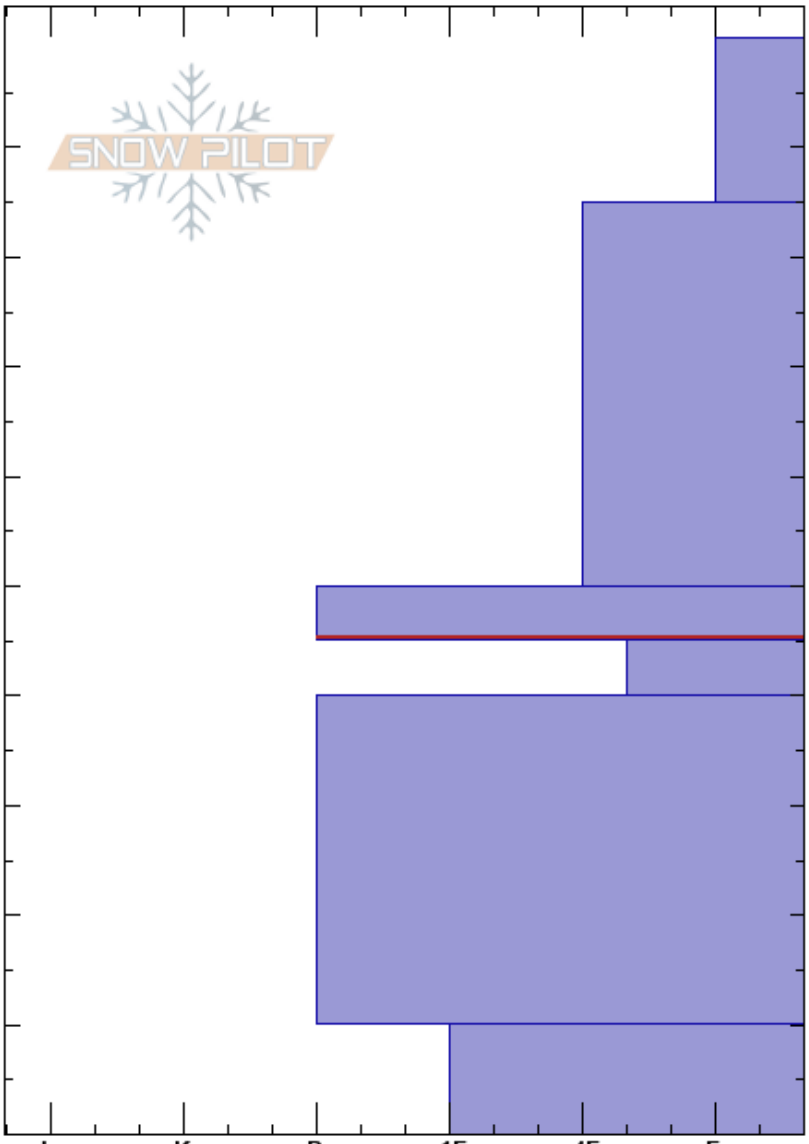

12/26 Moose Brush
 Teton Range
 WY
Elevation: 8224 ft
Aspect: S
Specifics: Collapsing, localized; Cracking

David Staley
 12/26/2017 - 2:55pm
Co-ord: 43.49204N, -110.99969W
Slope Angle: 27°
Wind Loading:

Stability: Poor
Air Temperature: -8°C
Sky Cover: FEW
Precipitation: NO
Wind: Calm
HS: 100
PF: 50
Layer Notes:
 50-55cm: Problematic layer
 55-60cm: Formed early Dec

Depth (cm)	Crystal		Moisture	ρ kg/m ³	Stability tests & Layer comments
	Form	Size			
0 - 10	/				
10 - 28	/				
28 - 50	-				
50 - 55	□	2			← ECTP18 @55cm Super clean break ← CT18, Q1 @55cm
55 - 60					55-60cm: Formed early Dec
60 - 85	⊖	3			
85 - 100	□				