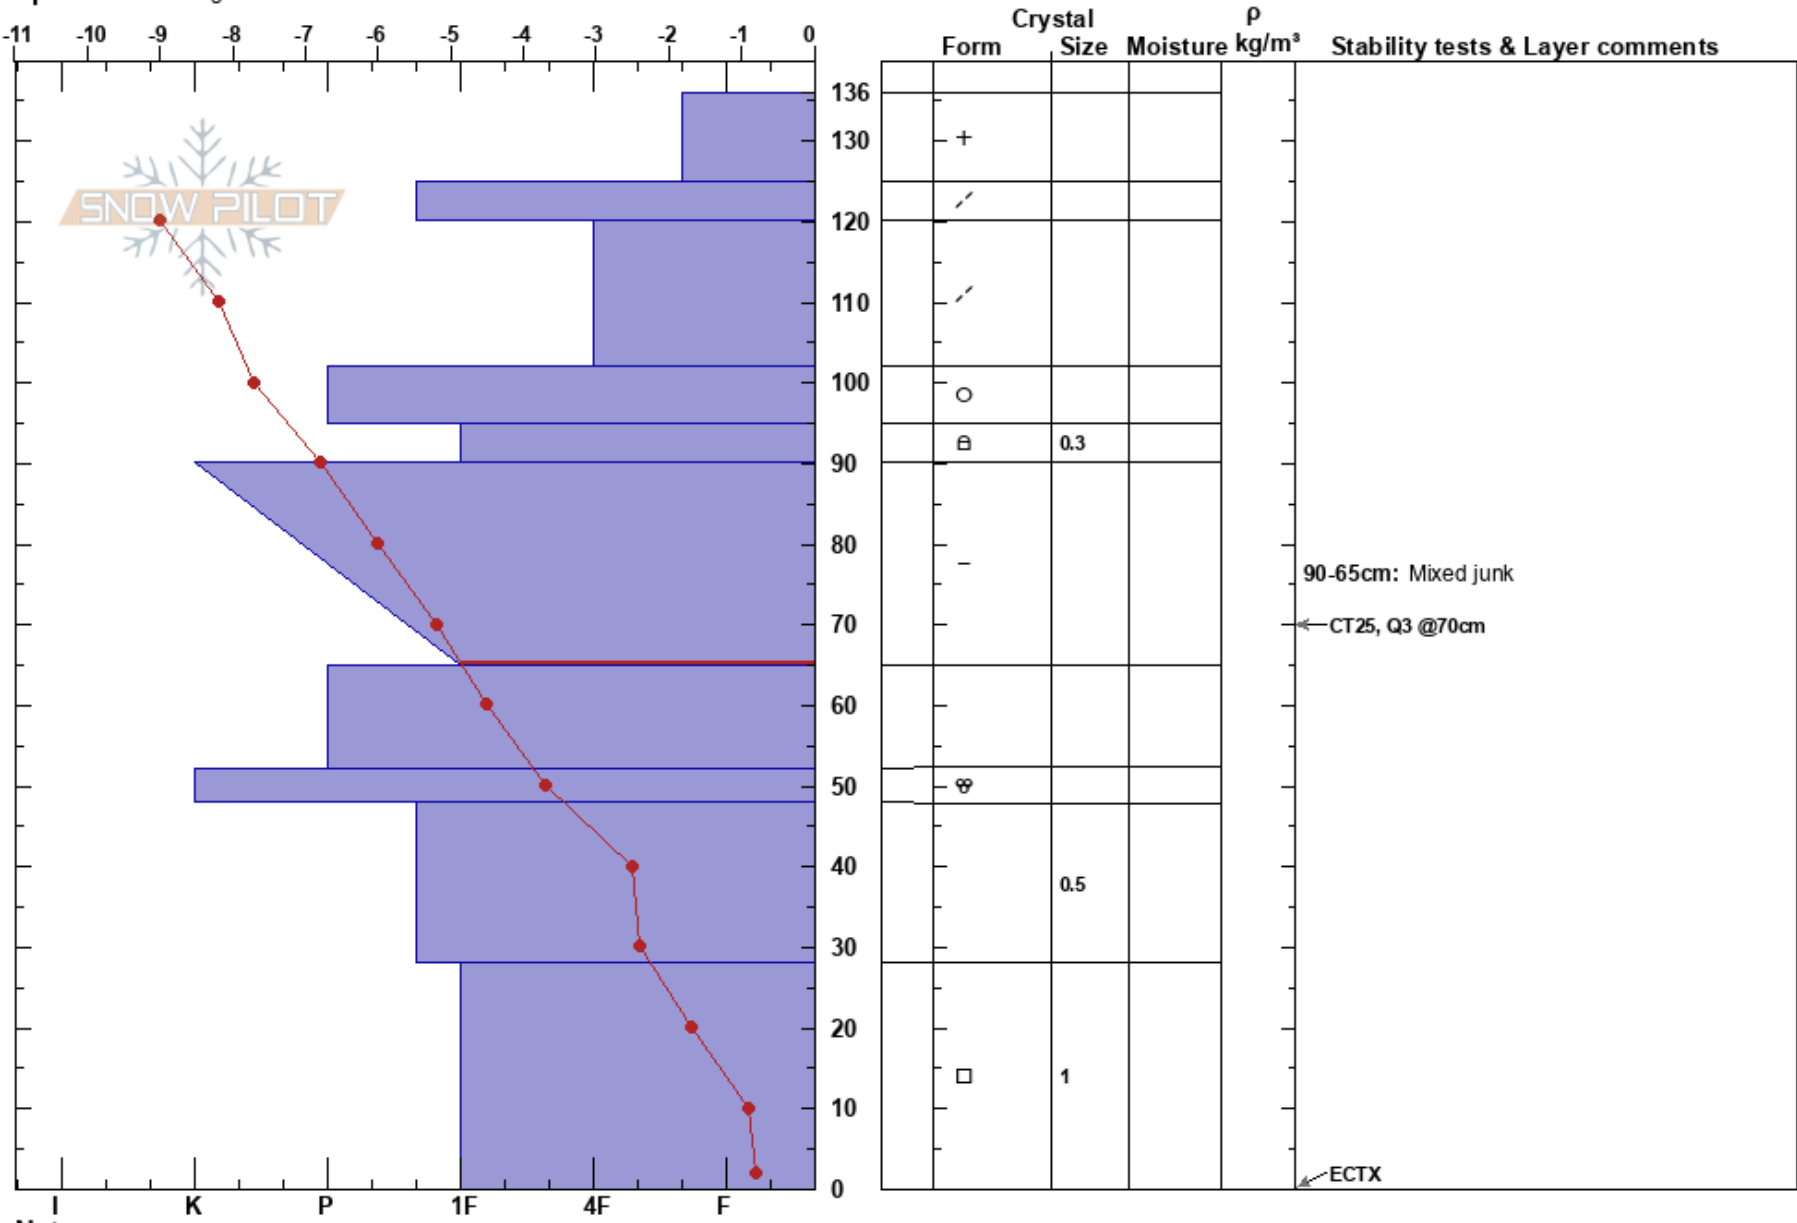

Liberty
 Madison Range-N
 MT
 Elevation: 10400 ft
 Aspect:

Chris Welch
 12/26/2017 - 2:22pm
 Co-ord: 12T 464577W 5013545N
 Slope Angle:
 Wind Loading: previous

Stability:
 Air Temperature: -14.3°C
 Sky Cover: OVC
 Precipitation: S-1
 Wind: NW Light Breeze

HS: 136
 Layer Notes:
 90-65cm: Mixed junk
 90-65cm: Problematic layer

Specifics: Pit dug in a Ski Area

Notes: