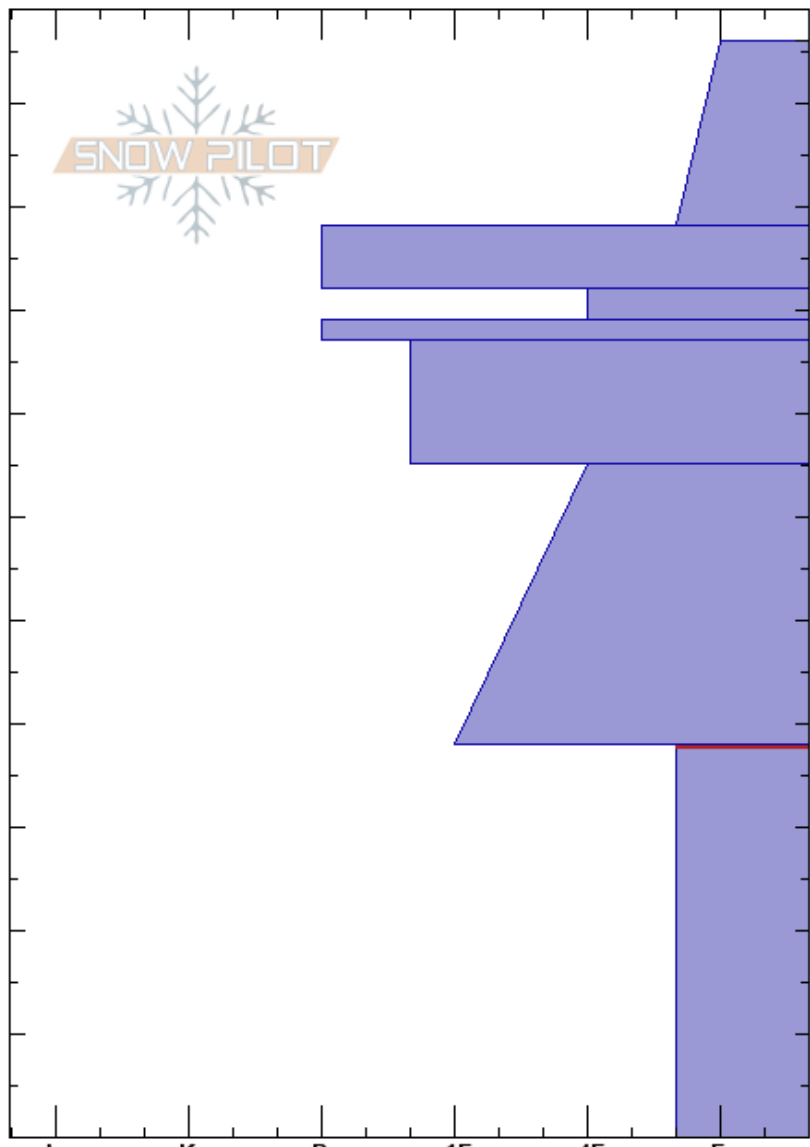

Ward
 Bitterroot
 MT
 Elevation: 7172 ft
 Aspect: NE
 Specifics:

Arden Feldman
 01/02/2023 - 11:30am
 Co-ord: 46.17905N, -114.25613W
 Slope Angle: 24°
 Wind Loading:

Stability:
 Air Temperature: -7°C
 Sky Cover: CLR
 Precipitation: NO
 Wind: Calm

HS: 106
 38-0cm: Problematic layer

Height (ft)	Crystal		Moisture	ρ kg/m ³	Stability tests & Layer comments
	Form	Size			
106	∇	3			
92	/ (∅)	0.5-1			
88	=				
82	•	0.5			
80	=				
70	•	0.5			
66					
50	⊖	1			
40					← ECTP21 @38cm
38					
20	⊖	1-2			
0					← ECTX (ECTP34 @ 38cm)