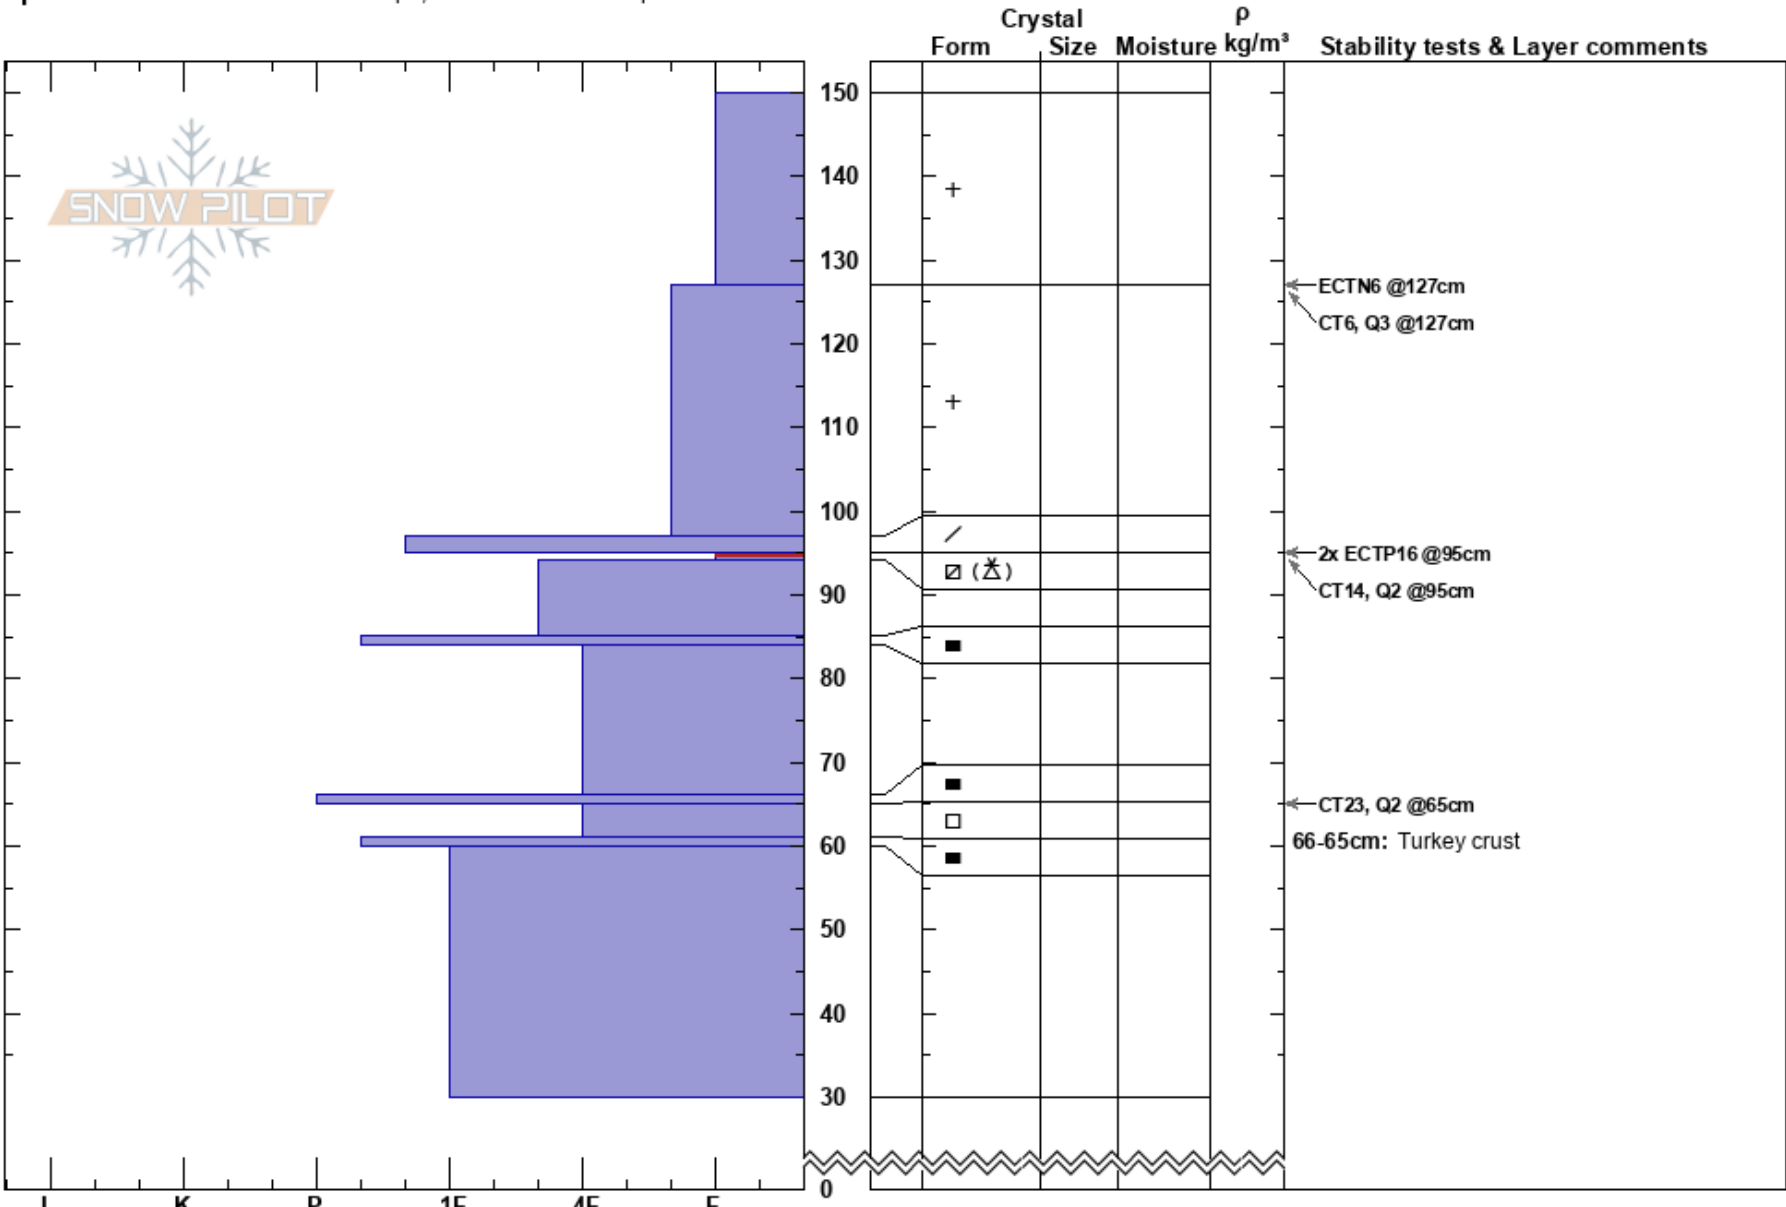

2nd Yellowmule
 Madison Range-N
 MT
 Elevation: 9700 ft
 Aspect: 30°
 Specifics: Snowmobile tracks on slope; We snowmobiled slope

Doug Chabot-Admin
 12/24/2017 - 10:00am
 Co-ord: 45.17884N, -111.40326W
 Slope Angle: 27°
 Wind Loading: no

Stability: Fair Stable
 Air Temperature: -17°C
 Sky Cover: CLR
 Precipitation: NO
 Wind: Calm

HS: 150
 95-94cm: Problematic layer
 66-65cm: Turkey crust

Notes: Pit was dug with Ian Hoyer. We were surprised to get an ECTP. The layer is thin and will likely not last long.