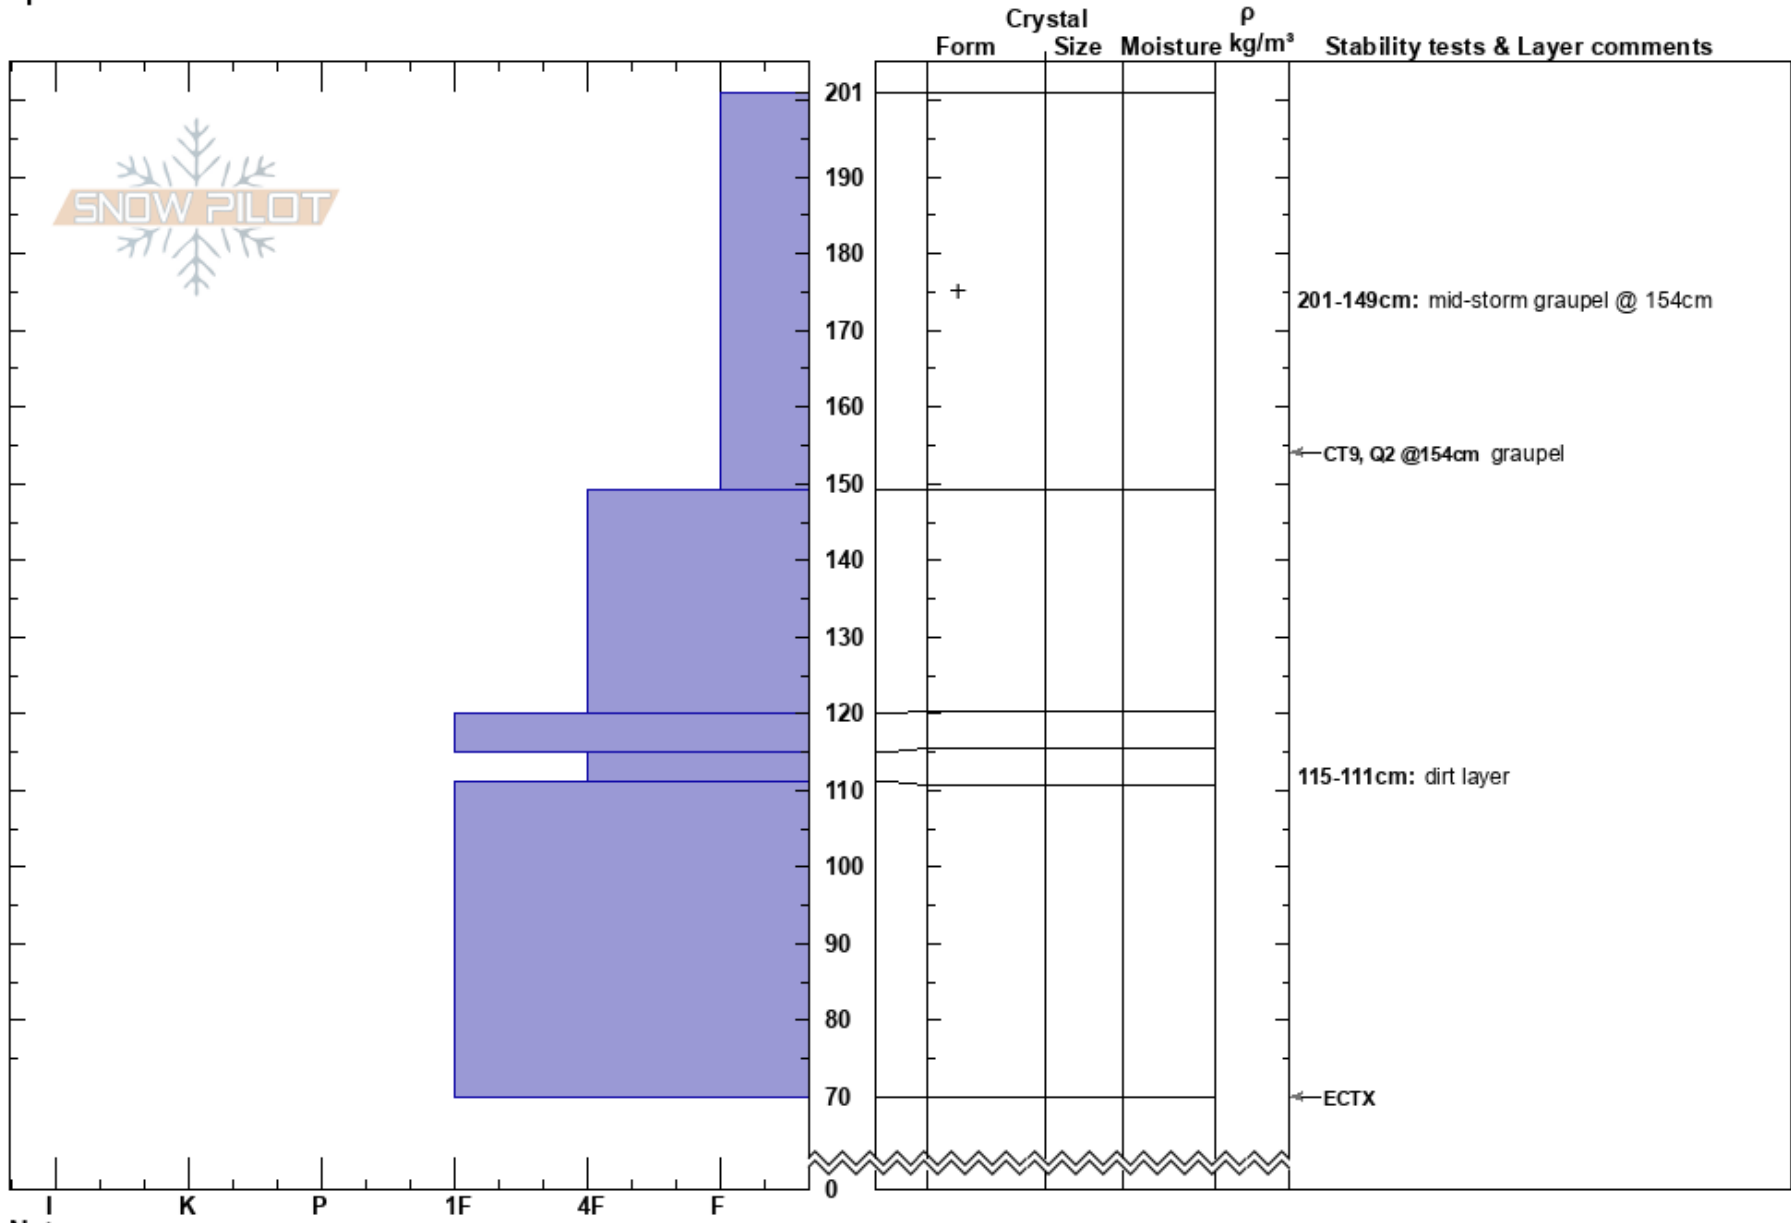

2023-01-01-Murdock-Pk
 Wasatch Range
 UT
 Elevation: 8931 ft
 Aspect: 0°
 Specifics:

Chad Brackelsberg
 01/01/2023 - 9:30am
 Co-ord: 12T 449494W 4505097N
 Slope Angle: 21°
 Wind Loading: no

Stability:
 Air Temperature:
 Sky Cover: OVC
 Precipitation: S2
 Wind: S Moderate

HS:201
 Layer Notes:
 201-149cm: mid-storm graupel @ 154cm
 115-111cm: dirt layer
 115-111cm: Problematic layer

Notes: