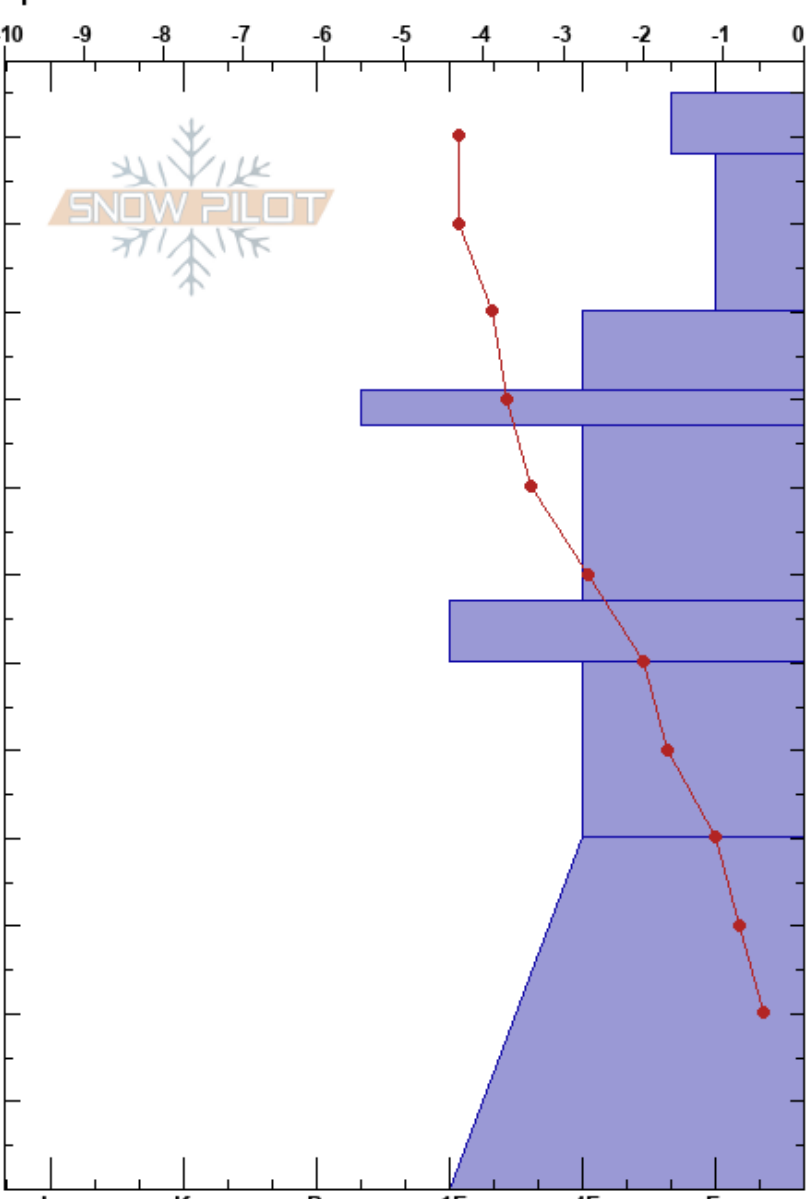

Beaver Mt West Face
 Bear River Range
 UT
 Elevation: 8763 ft
 Aspect: NW
 Specifics:

paige pagnucco
 12/31/2022 - 2:00pm
 Co-ord: 41.96513N, -111.55843W
 Slope Angle: 21°
 Wind Loading:

Stability:
 Air Temperature: 1°C
 Sky Cover: OVC
 Precipitation: NO
 Wind:
 HS: 125
 Layer Notes:
 60-40cm: Problematic layer

| Elevation (cm) | Crystal | | Moisture | ρ kg/m ³ | Stability tests & Layer comments |
|----------------|---------|------|----------|-----------------------------|----------------------------------|
| | Form | Size | | | |
| 125 | | | | | |
| 120 | + | | | | |
| 110 | + | | | | |
| 100 | + | | | | |
| 90 | = | | | | |
| 80 | | | | | |
| 70 | | | | | |
| 60 | □ | | | | |
| 50 | □ | | | | |
| 40 | | | | | |
| 30 | | | | | |
| 20 | | | | | |
| 10 | | | | | |
| 0 | | | | | |