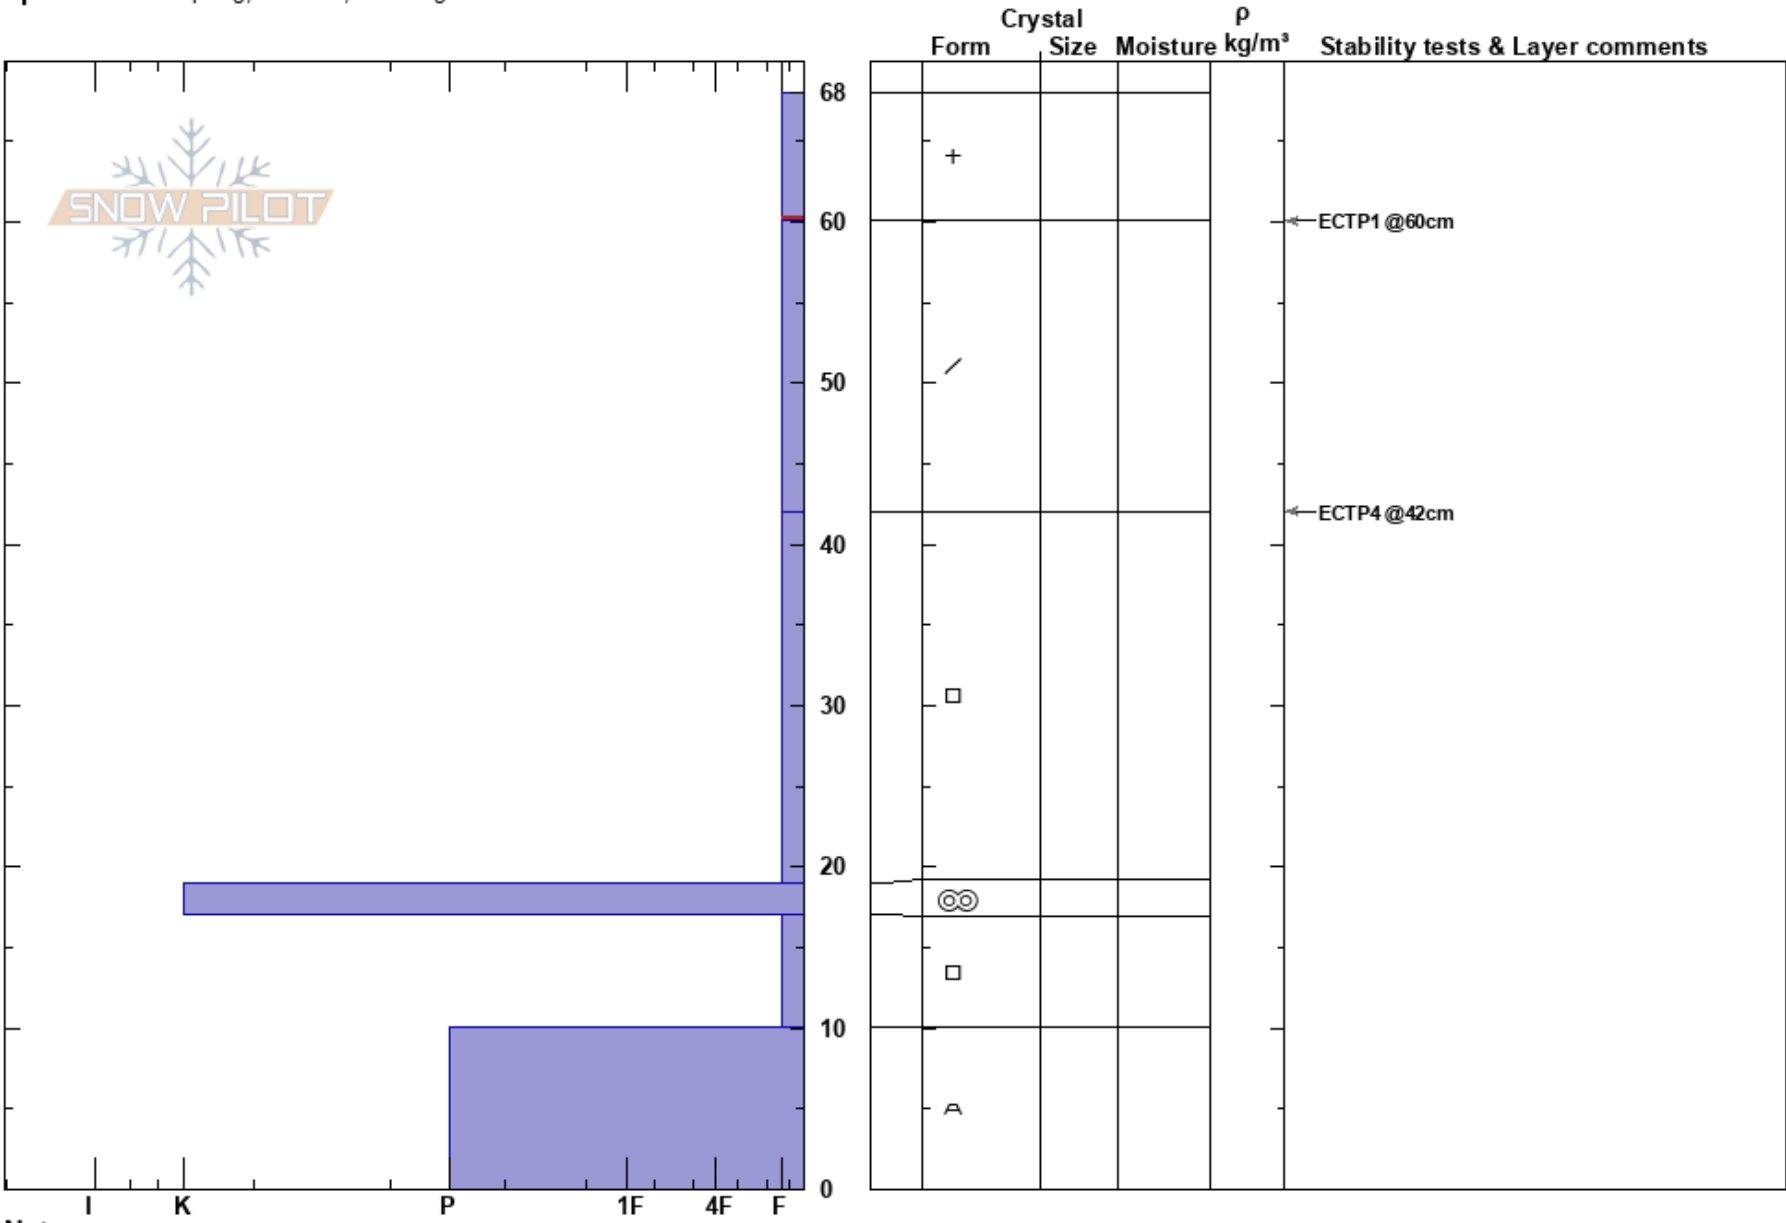

Tiptop Peak  
 Loveland Pass  
 CO  
**Elevation:** 11843 ft  
**Aspect:** S  
**Specifics:** Collapsing, localized; Cracking

Andrew McWilliams  
 12/31/2022 - 11:00am  
**Co-ord:** 39.58655N, -105.85031W  
**Slope Angle:** 20°  
**Wind Loading:** previous

**Stability:**  
**Air Temperature:** 20°F  
**Sky Cover:** OVC  
**Precipitation:** S1  
**Wind:** S Moderate

**HS:** 68  
**PF:** 50  
**PS:** 20  
 68-60cm: Problematic layer

Notes: