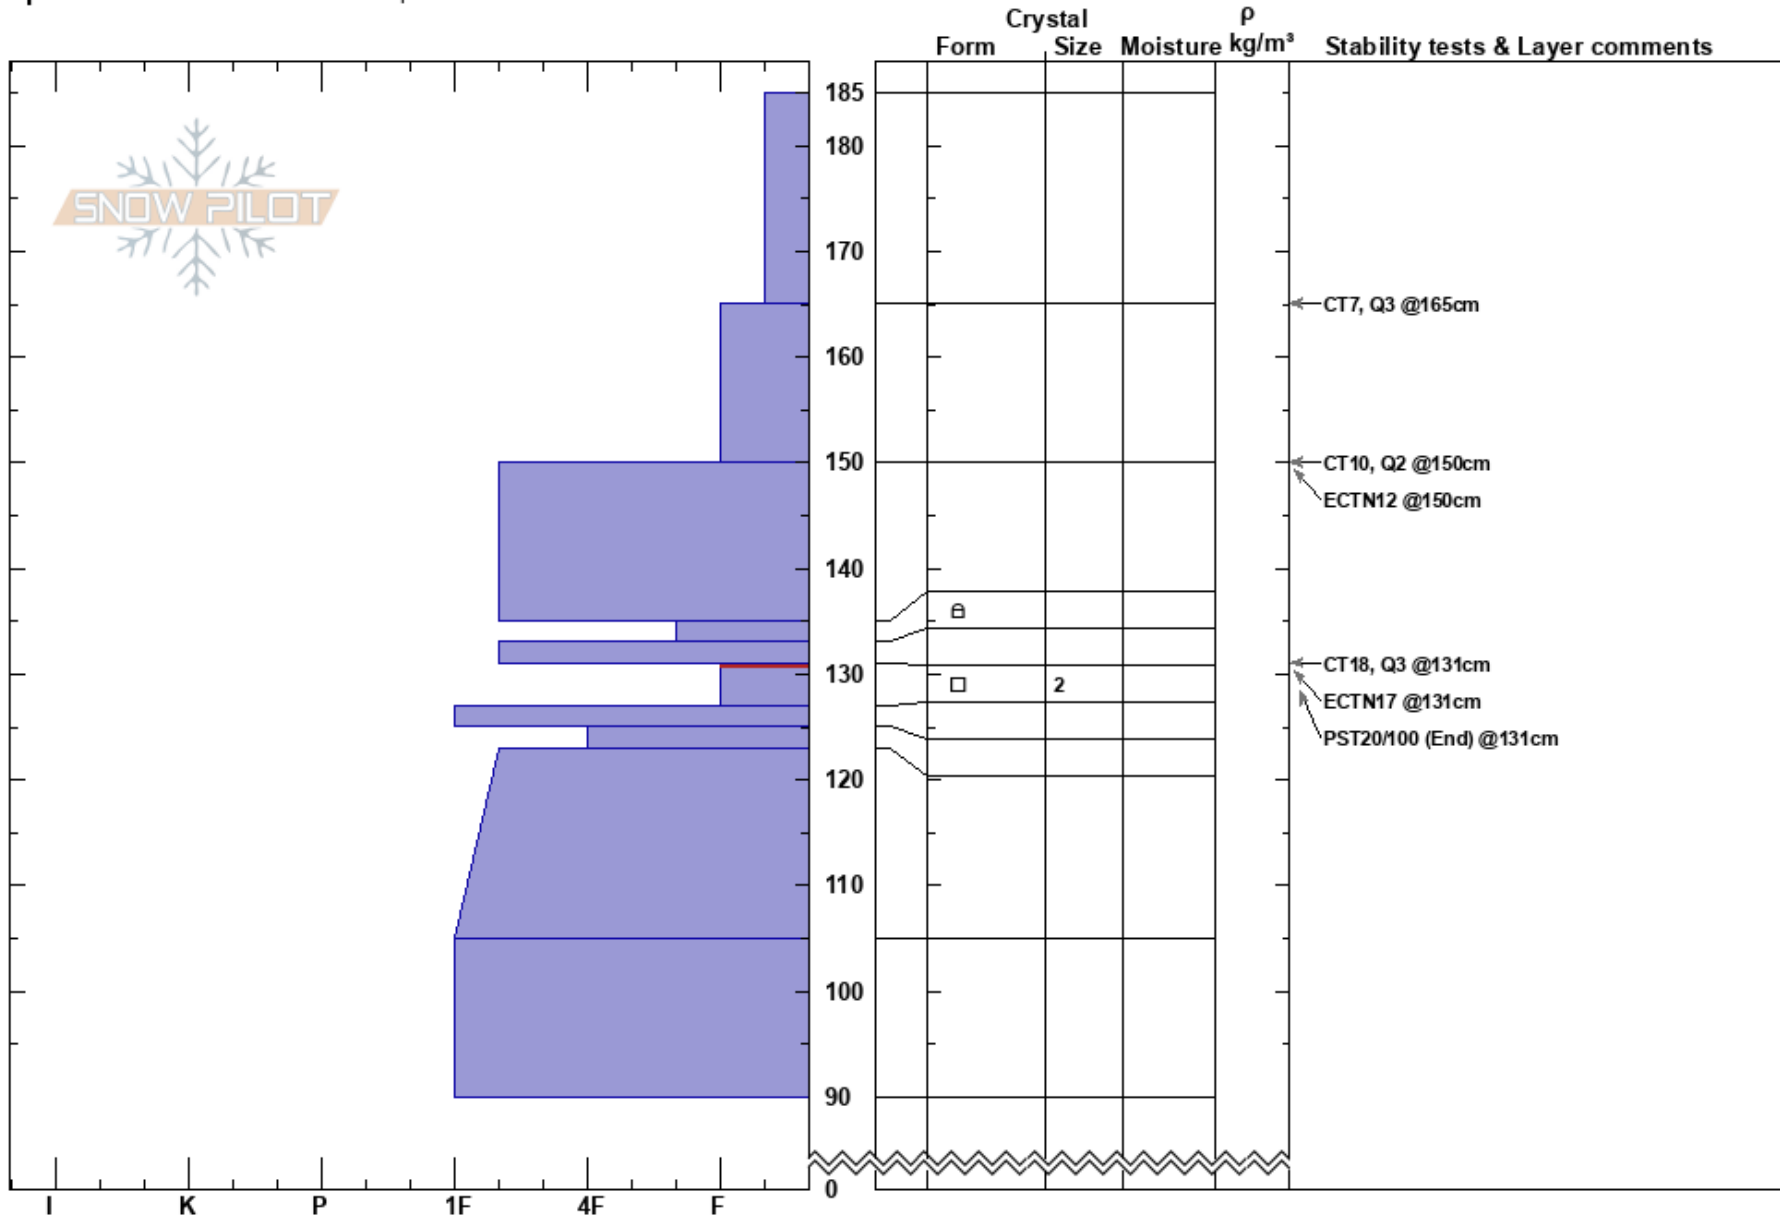

Henderson Bench
 Cooke City
 MT
 Elevation: 9700 ft
 Aspect: 12°
 Specifics: Snowmobile tracks on slope

Alex Marienthal
 12/22/2017 - 12:45pm
 Co-ord: 45.05093N, -109.93740W
 Slope Angle: 35°
 Wind Loading: previous

Stability: Fair Stable
 Air Temperature:
 Sky Cover: OVC
 Precipitation: S1
 Wind: W Calm

HS: 185
 Layer Notes:
 131-127cm: Problematic layer

Notes: