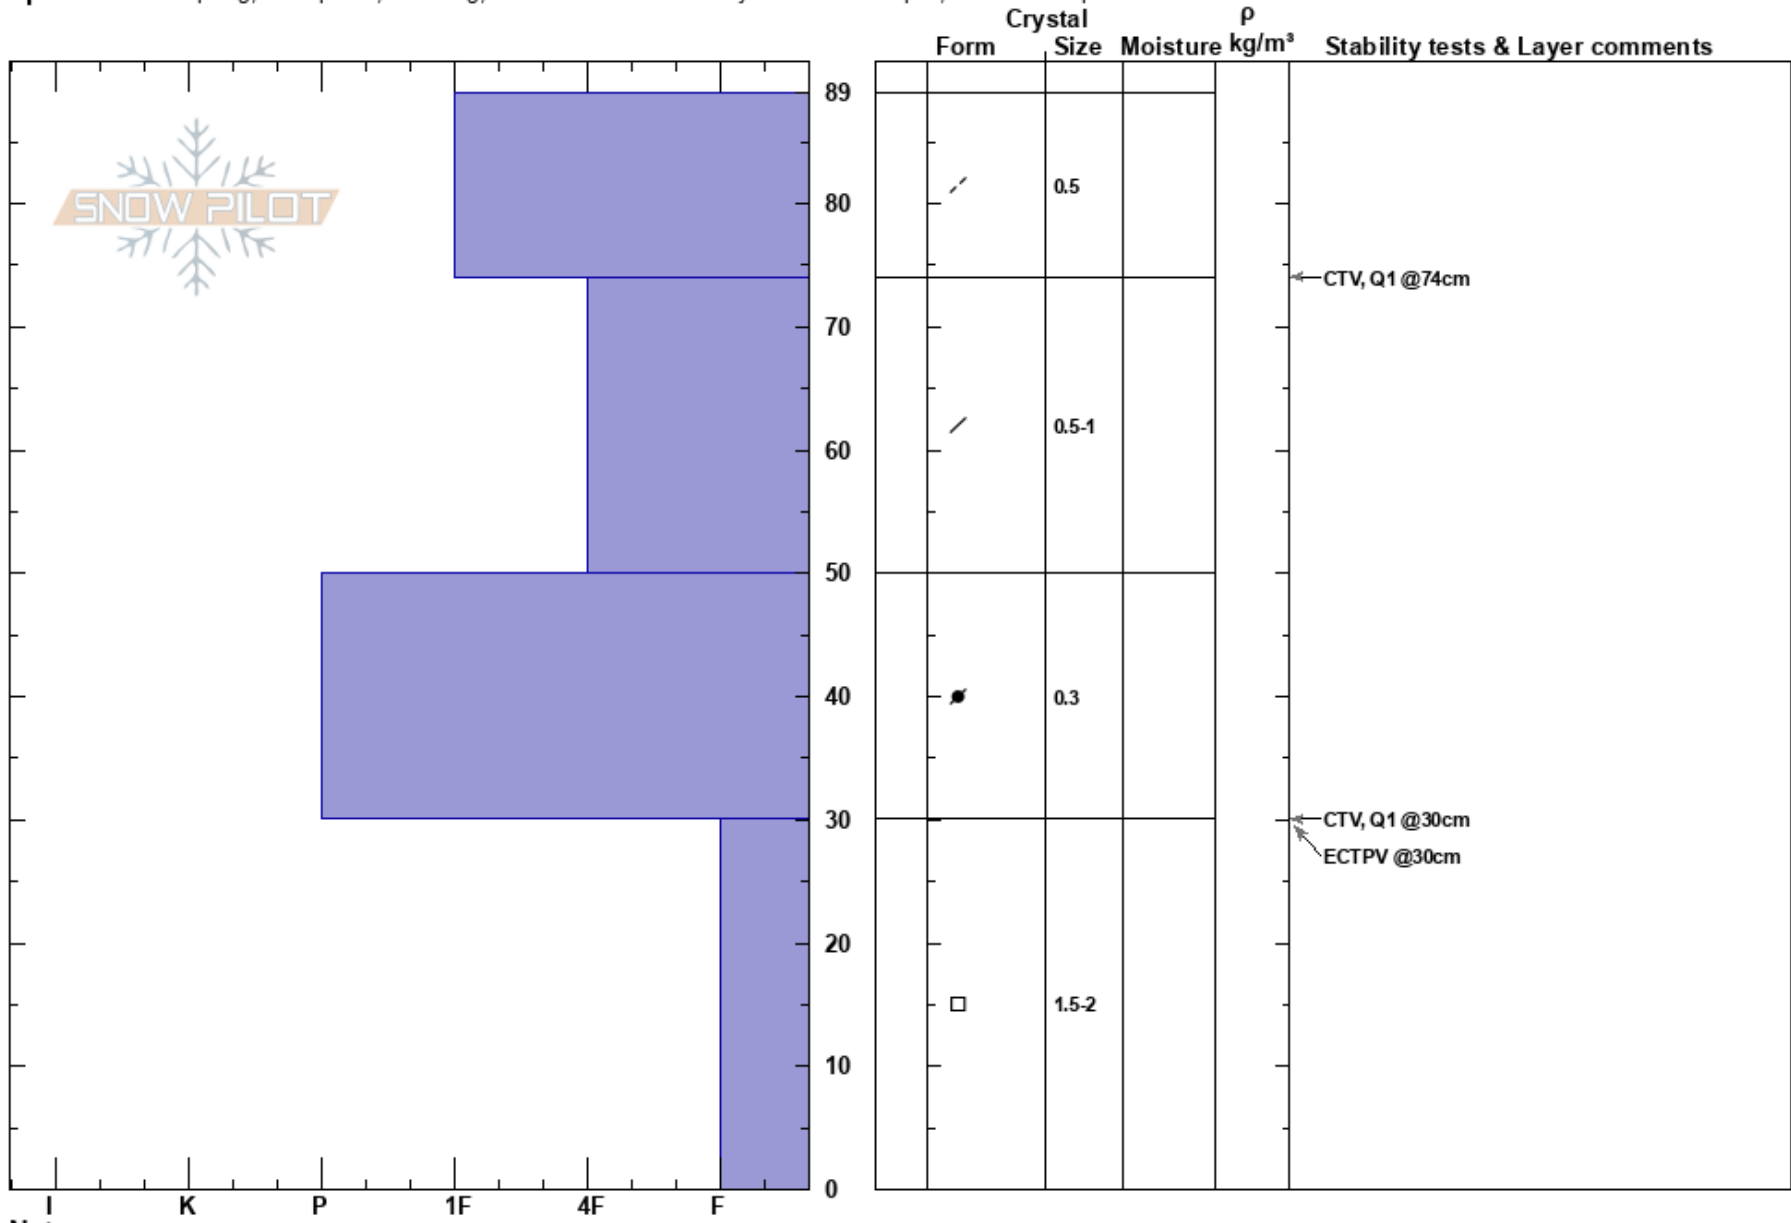

Loveland Pass
 Loveland Pass
 CO
Elevation: 11753 ft
Aspect: 95°

Carsten Schnatwinkel
 12/11/2022 - 12:00pm
Co-ord: 39.66074N, -105.87553W
Slope Angle: 22°
Wind Loading: previous

Stability:
Air Temperature: -2°C
Sky Cover: CLR
Precipitation: NO
Wind: W Light Breeze

HS: 89
 30-0cm: Problematic layer

Specifics: Collapsing, widespread; Cracking; Recent avalanche activity on different slopes; We skied slope

Notes: